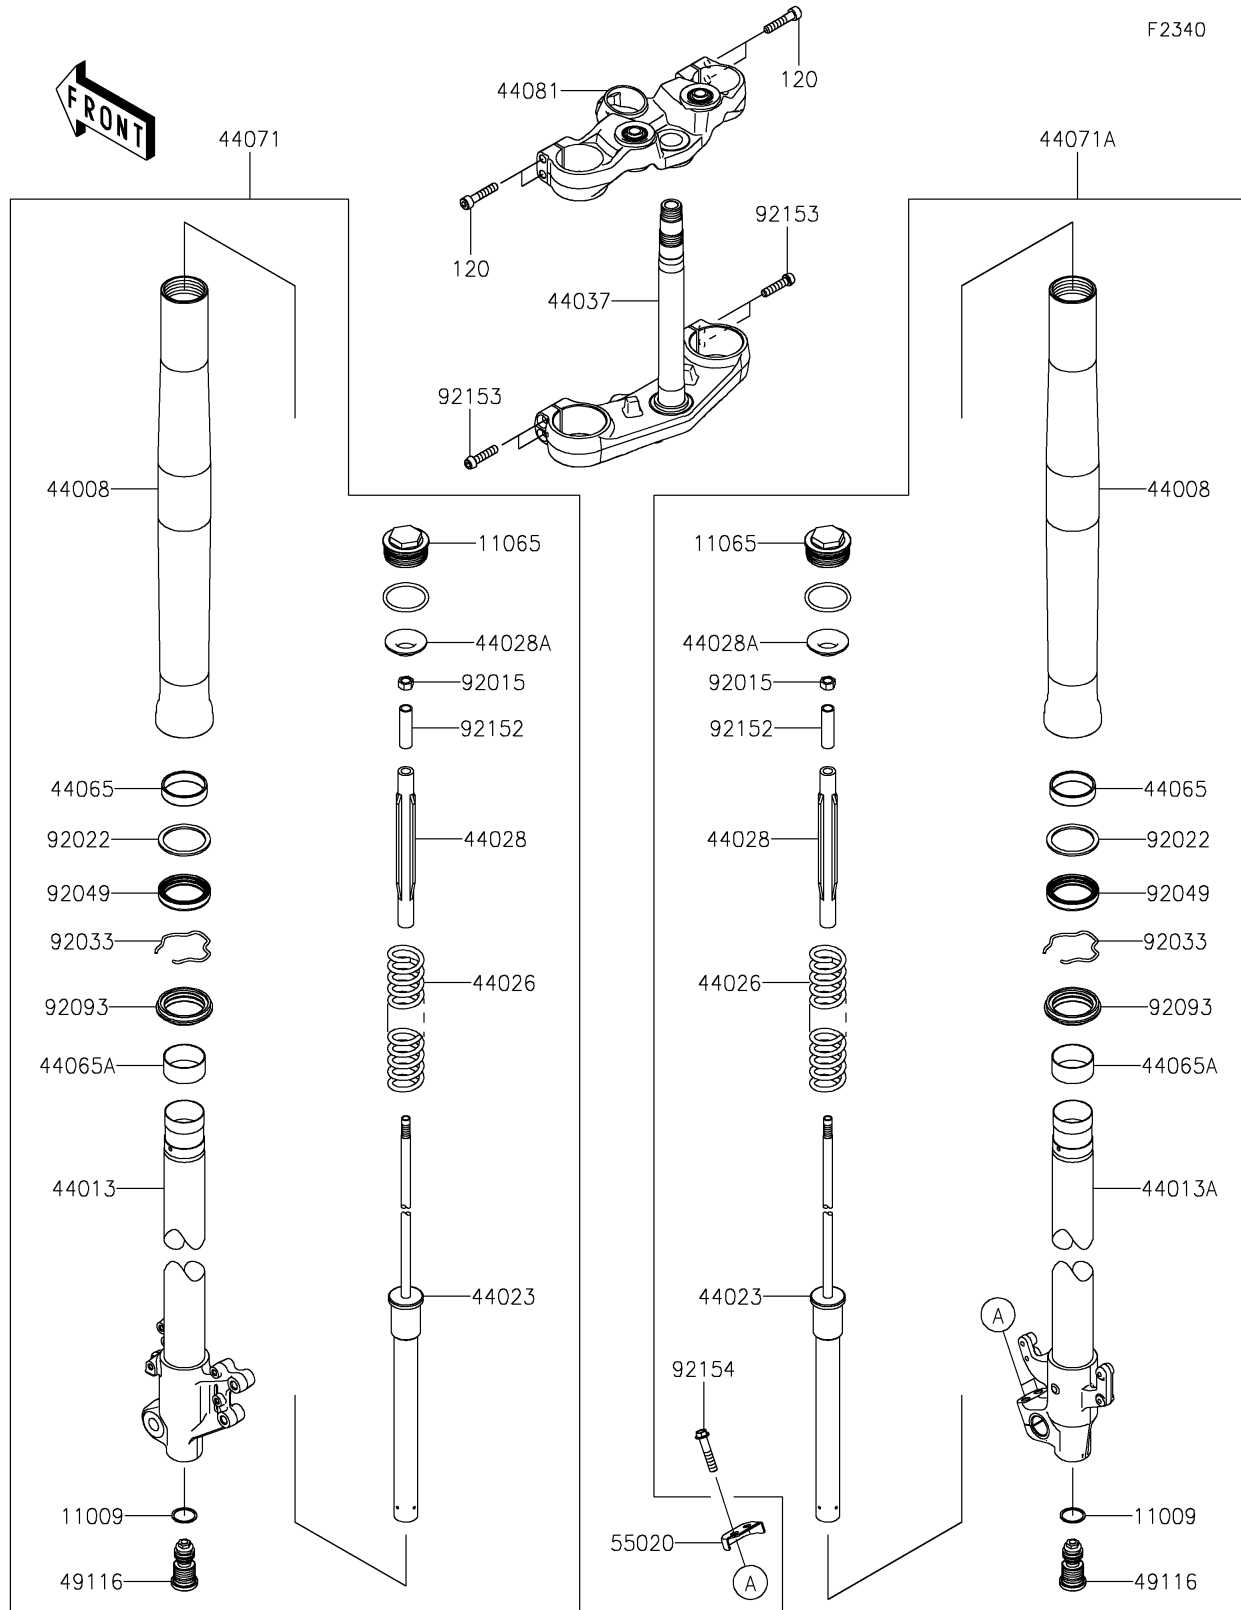

2026 KLE500 ABS

PARTS DIAGRAM

Front Fork

2026 KLE500 ABS

PARTS LIST

Front Fork

ITEM NAME

PART NUMBER

QUANTITY
