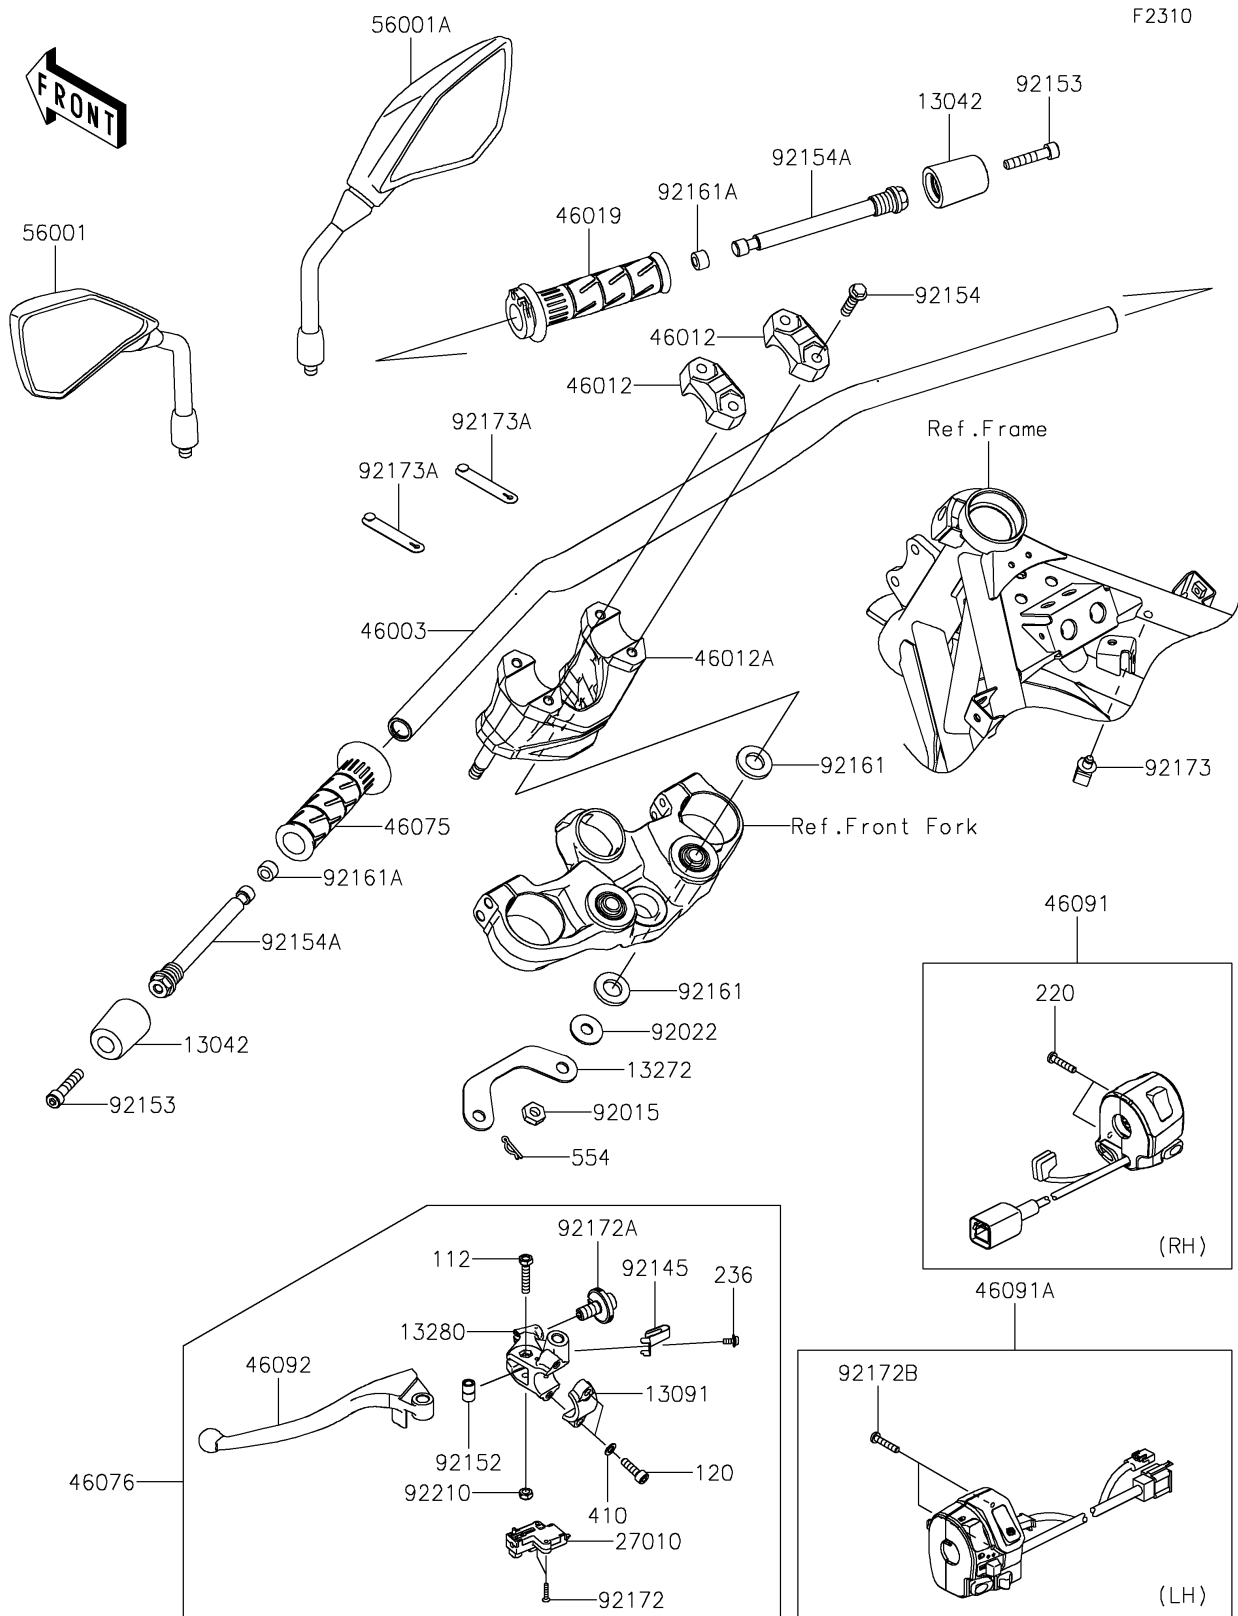

2026 KLE500 ABS

PARTS DIAGRAM

Handlebar

2026 KLE500 ABS

PARTS LIST

Handlebar

ITEM NAME

PART NUMBER

QUANTITY
