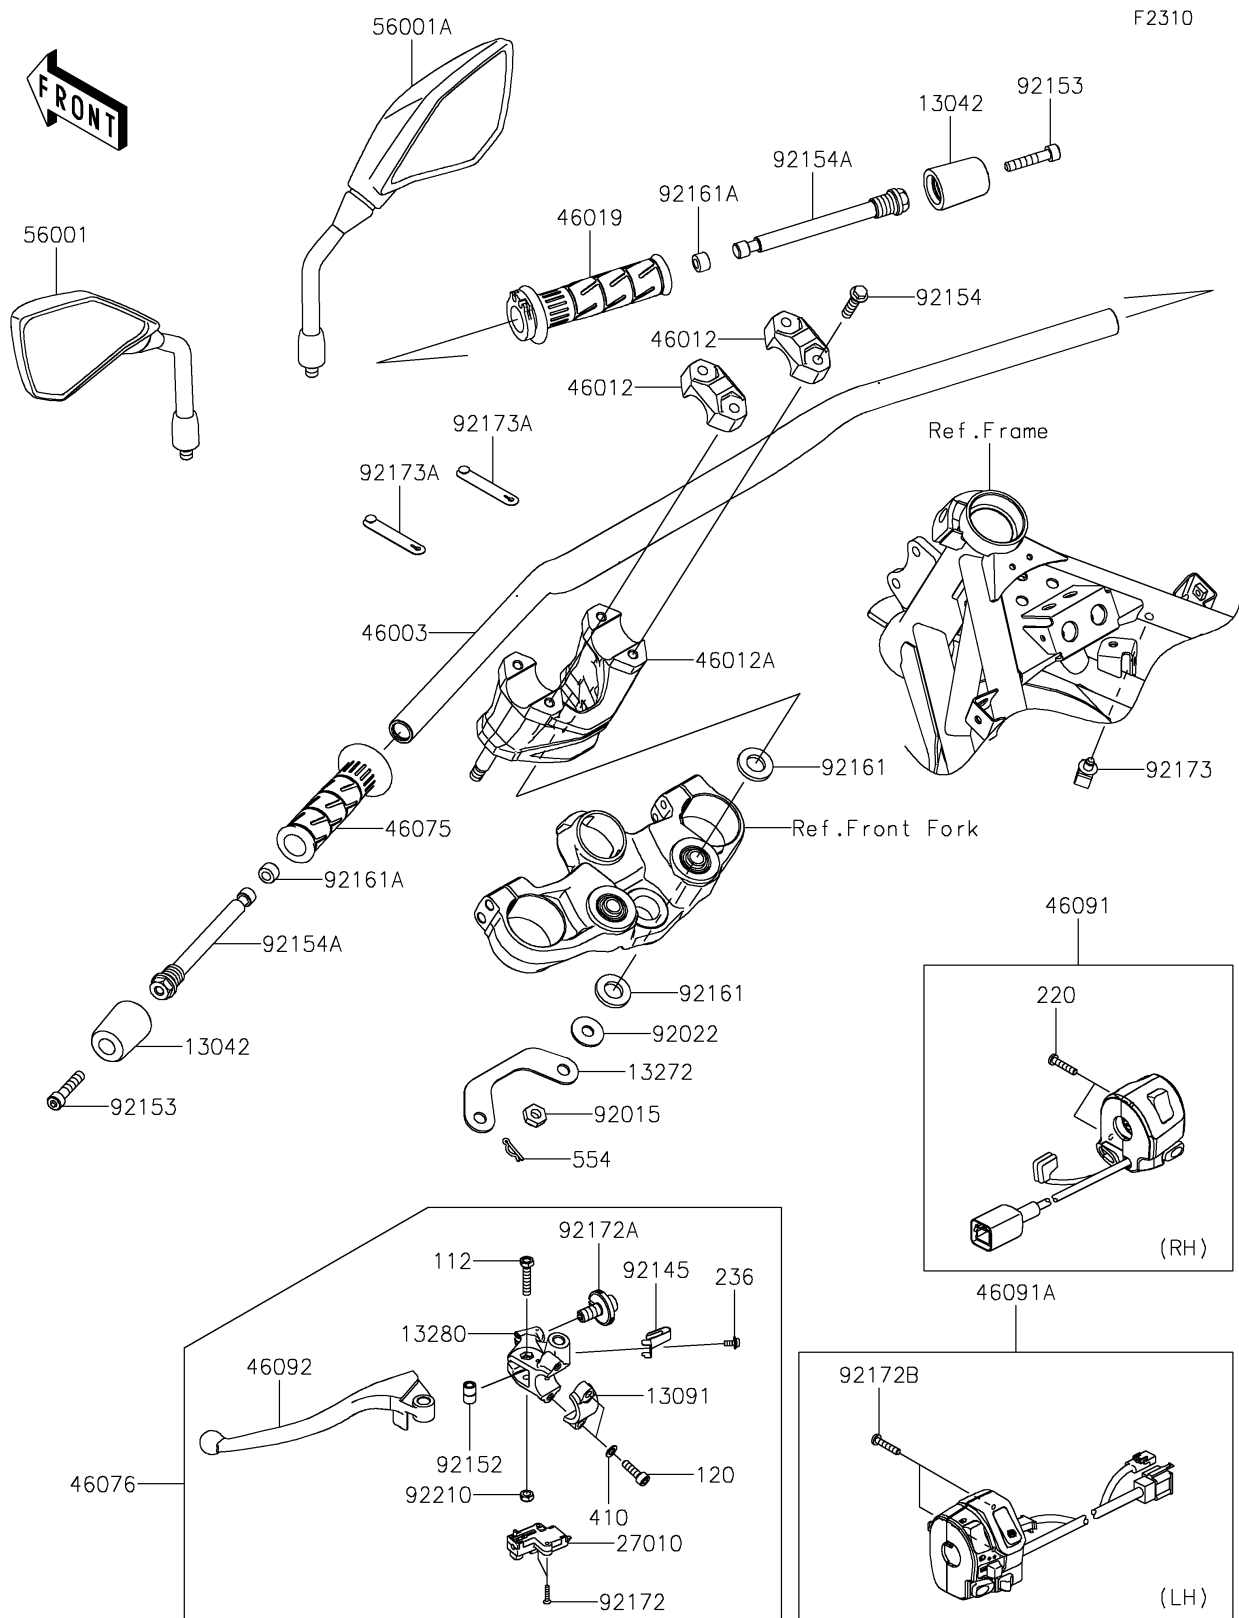

2026 KLE500 ABS

PARTS DIAGRAM

Handlebar

Kawasaki

Let the Good Times Roll®

2026 KLE500 ABS

PARTS LIST

Handlebar

ITEM NAME	PART NUMBER	QUANTITY
WEIGHT,HANDLE (Ref # 13042)	13042-5002	2
HOLDER,CLUTCH LEVER (Ref # 13091)	13091-1624	1
PLATE (Ref # 13272)	13272-7499	1
HOLDER,CLUTCH LEVER (Ref # 13280)	13280-0017	1
SWITCH,CLUTCH (Ref # 27010)	27010-0729	1
HANDLE,FAT BAR,SILVER (Ref # 46003)	46003-0865-28Z	1
HOLDER-HANDLE,UPP,B.B.SILVER (Ref # 46012)	46012-0359-79G	2
HOLDER-HANDLE,LWR,B.B.SILVER (Ref # 46012A)	46012-0451-79G	1
GRIP-ASSY,THROTTLE (Ref # 46019)	46019-0060	1
GRIP,HANDLE,LH (Ref # 46075)	46075-0564	1
LEVER-ASSY-GRIP,CLUTCH (Ref # 46076)	46076-0214	1
HOUSING-ASSY-CONTROL,RH (Ref # 46091)	46091-0553	1
HOUSING-ASSY-CONTROL,LH (Ref # 46091A)	46091-0679	1
LEVER-GRIP,CLUTCH (Ref # 46092)	46092-0003	1
MIRROR-ASSY,LH (Ref # 56001)	56001-0490	1
MIRROR-ASSY,RH (Ref # 56001A)	56001-0491	1
NUT,LOCK,10MM (Ref # 92015)	92015-1962	2
WASHER,10.2X28X2 (Ref # 92022)	92022-1088	2
SPRING (Ref # 92145)	92145-1286	1
COLLAR (Ref # 92152)	92152-0103	1
BOLT,SOCKET,8X40 (Ref # 92153)	92153-1901	2
BOLT,FLANGED,8X30 (Ref # 92154)	92154-1246	4
BOLT (Ref # 92154A)	92154-7959	2
DAMPER,16.2X30X4 (Ref # 92161)	92161-2825	4
DAMPER,8X15X10 (Ref # 92161A)	92161-2831	2
SCREW,3X16 (Ref # 92172)	92172-0183	2
SCREW,ADJUST NUT (Ref # 92172A)	92172-1060	1
SCREW-PAN-CROS,5X25 (Ref # 92172B)	92172-1140	2
CLAMP,12MM DIA. (Ref # 92173)	92173-0736	1

2026 KLE500 ABS

PARTS LIST

Handlebar

ITEM NAME	PART NUMBER	QUANTITY
CLAMP (Ref # 92173A)	92173-2199	2
NUT,LOCK,6MM (Ref # 92210)	92210-0006	1
BOLT-UPSET,6X30 (Ref # 112)	112BB0630	1
BOLT-SOCKET,6X20 (Ref # 120)	120CB0620	2
SCREW-PAN-CROS,5X25 (Ref # 220)	220AB0525	2
SCREW-PAN-WSP-CROS,4X10 (Ref # 236)	236AB0410	1
WASHER-PLAIN-SMALL,6MM (Ref # 410)	410AB0600	2
PIN-SNAP (Ref # 554)	554DA0800	2