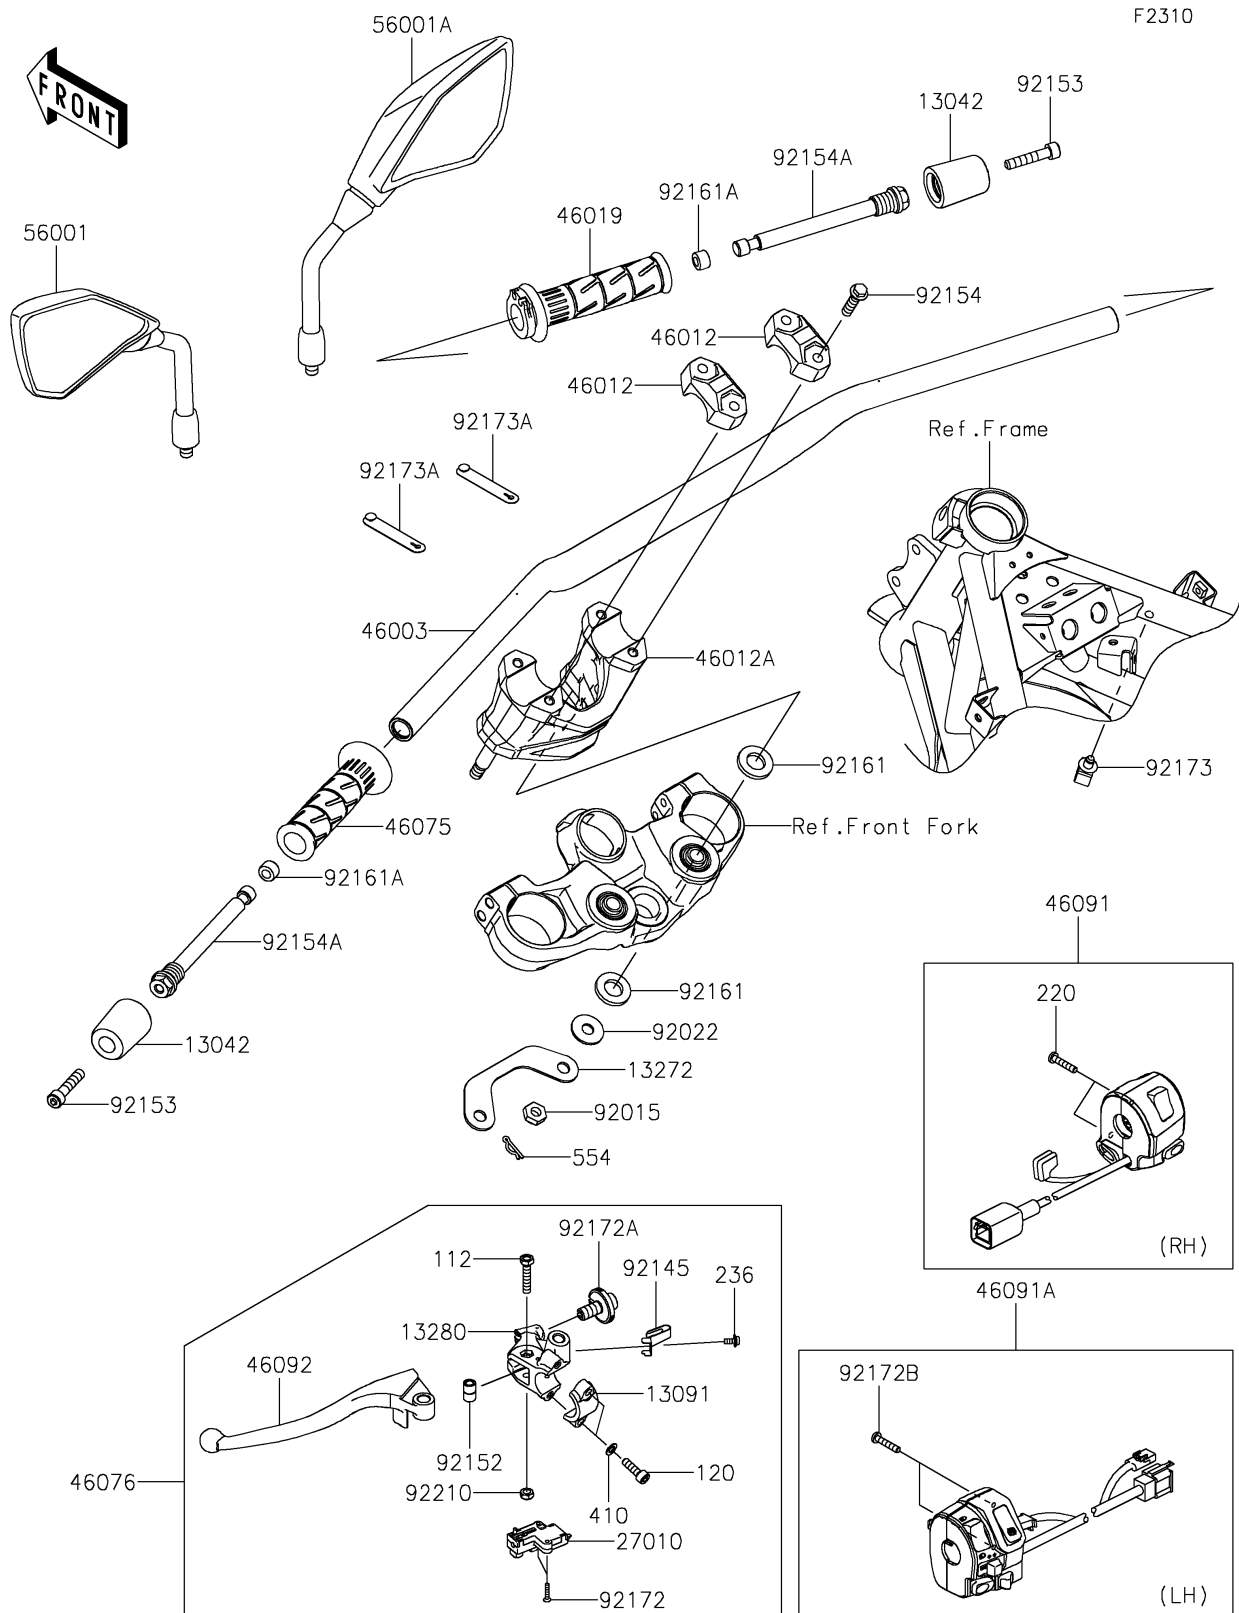

2026 KLE[®] 500 ABS

PARTS DIAGRAM

Handlebar

2026 KLE® 500 ABS

PARTS LIST

Handlebar

ITEM NAME	PART NUMBER	QUANTITY
WEIGHT,HANDLE (Ref # 13042)	13042-5002	2
HOLDER,CLUTCH LEVER (Ref # 13091)	13091-1624	1
PLATE (Ref # 13272)	13272-7499	1
HOLDER,CLUTCH LEVER (Ref # 13280)	13280-0017	1
SWITCH,CLUTCH (Ref # 27010)	27010-0729	1
HANDLE,FAT BAR,SILVER (Ref # 46003)	46003-0865-28Z	1
HOLDER-HANDLE,UPP,B.B.SILVER (Ref # 46012)	46012-0359-79G	2
HOLDER-HANDLE,LWR,B.B.SILVER (Ref # 46012A)	46012-0451-79G	1
GRIP-ASSY,THROTTLE (Ref # 46019)	46019-0060	1
GRIP,HANDLE,LH (Ref # 46075)	46075-0564	1
LEVER-ASSY-GRIP,CLUTCH (Ref # 46076)	46076-0214	1
HOUSING-ASSY-CONTROL,RH (Ref # 46091)	46091-0553	1
HOUSING-ASSY-CONTROL,LH (Ref # 46091A)	46091-0679	1
LEVER-GRIP,CLUTCH (Ref # 46092)	46092-0003	1
MIRROR-ASSY,LH (Ref # 56001)	56001-0490	1
MIRROR-ASSY,RH (Ref # 56001A)	56001-0491	1
NUT,LOCK,10MM (Ref # 92015)	92015-1962	2
WASHER,10.2X28X2 (Ref # 92022)	92022-1088	2
SPRING (Ref # 92145)	92145-1286	1
COLLAR (Ref # 92152)	92152-0103	1
BOLT,SOCKET,8X40 (Ref # 92153)	92153-1901	2
BOLT,FLANGED,8X30 (Ref # 92154)	92154-1246	4
BOLT (Ref # 92154A)	92154-7959	2
DAMPER,16.2X30X4 (Ref # 92161)	92161-2825	4
DAMPER,8X15X10 (Ref # 92161A)	92161-2831	2
SCREW,3X16 (Ref # 92172)	92172-0183	2
SCREW,ADJUST NUT (Ref # 92172A)	92172-1060	1
SCREW-PAN-CROS,5X25 (Ref # 92172B)	92172-1140	2
CLAMP,12MM DIA. (Ref # 92173)	92173-0736	1

2026 KLE[®] 500 ABS

PARTS LIST

Handlebar

ITEM NAME	PART NUMBER	QUANTITY
CLAMP (Ref # 92173A)	92173-2199	2
NUT,LOCK,6MM (Ref # 92210)	92210-0006	1
BOLT-UPSET,6X30 (Ref # 112)	112BB0630	1
BOLT-SOCKET,6X20 (Ref # 120)	120CB0620	2
SCREW-PAN-CROS,5X25 (Ref # 220)	220AB0525	2
SCREW-PAN-WSP-CROS,4X10 (Ref # 236)	236AB0410	1
WASHER-PLAIN-SMALL,6MM (Ref # 410)	410AB0600	2
PIN-SNAP (Ref # 554)	554DA0800	2