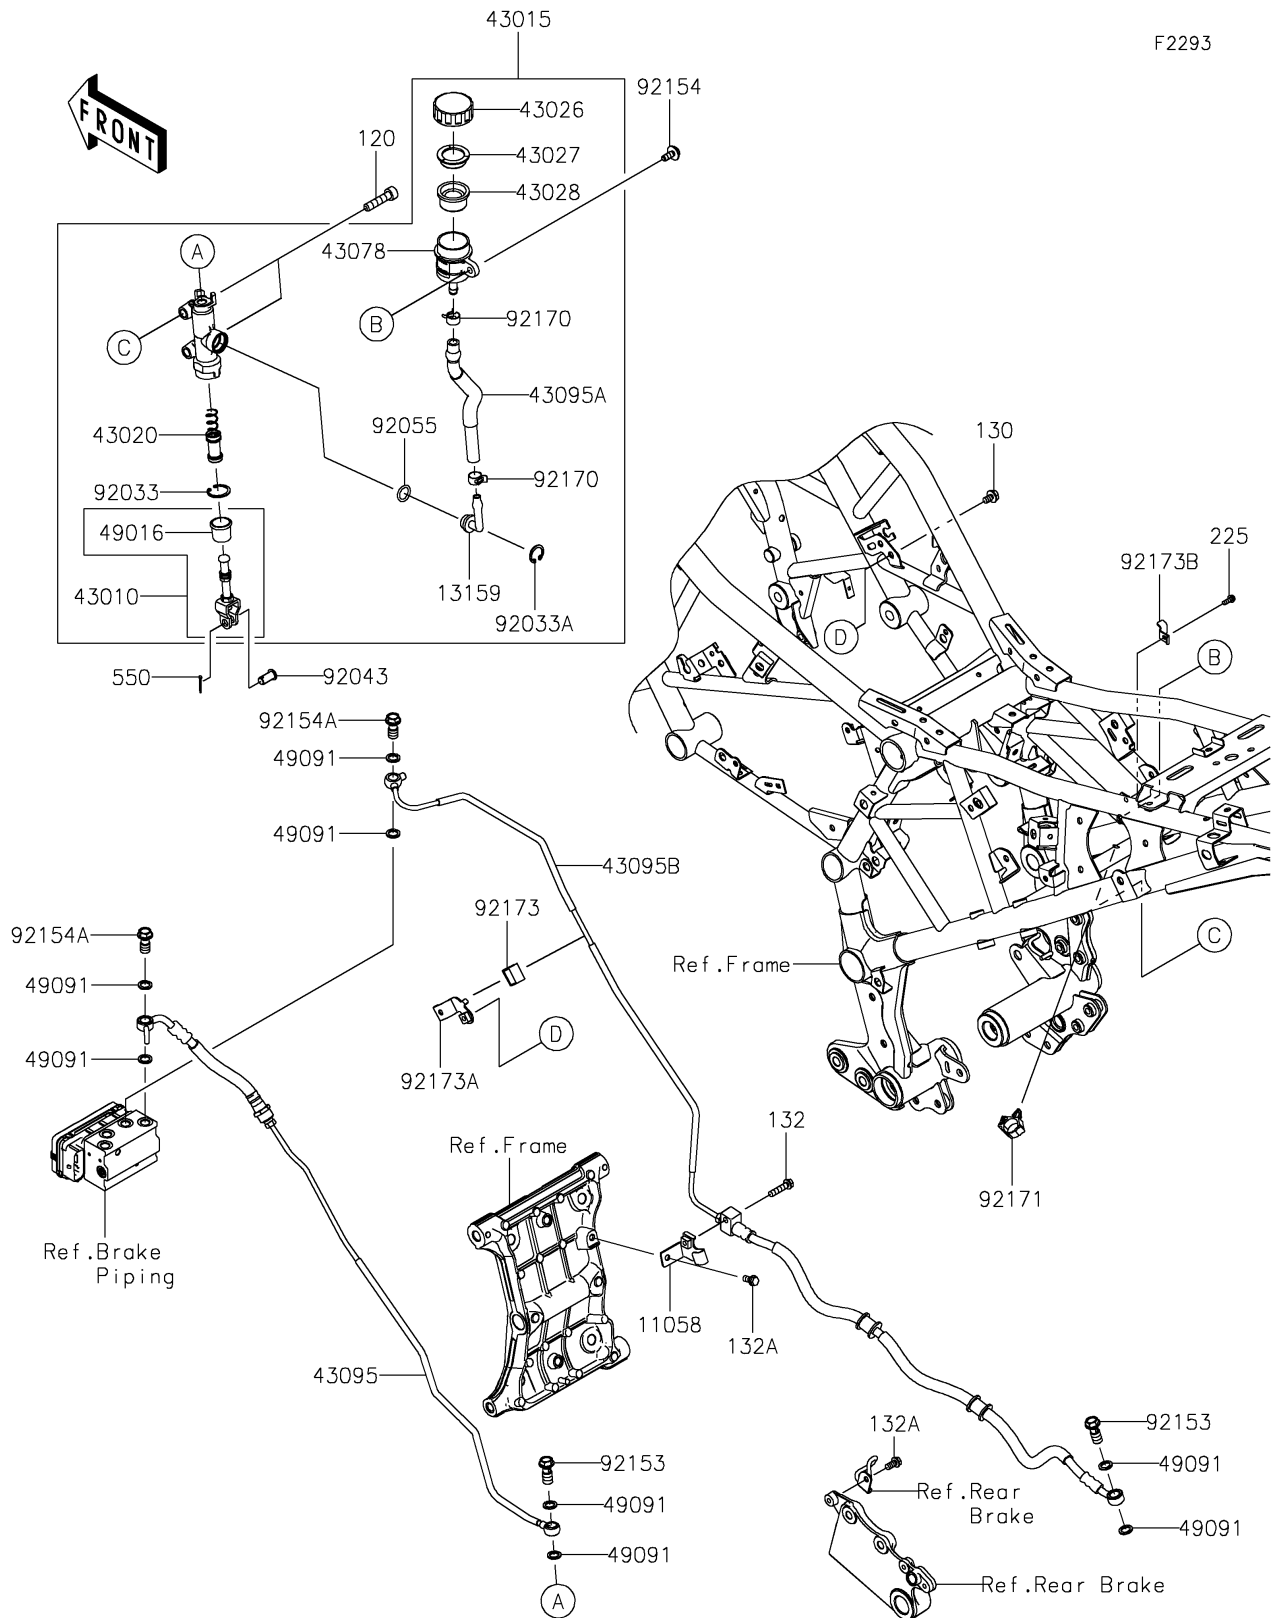

2026 KLE500 ABS

PARTS DIAGRAM

Rear Master Cylinder

2026 KLE500 ABS

PARTS LIST

Rear Master Cylinder

ITEM NAME

PART NUMBER

QUANTITY
