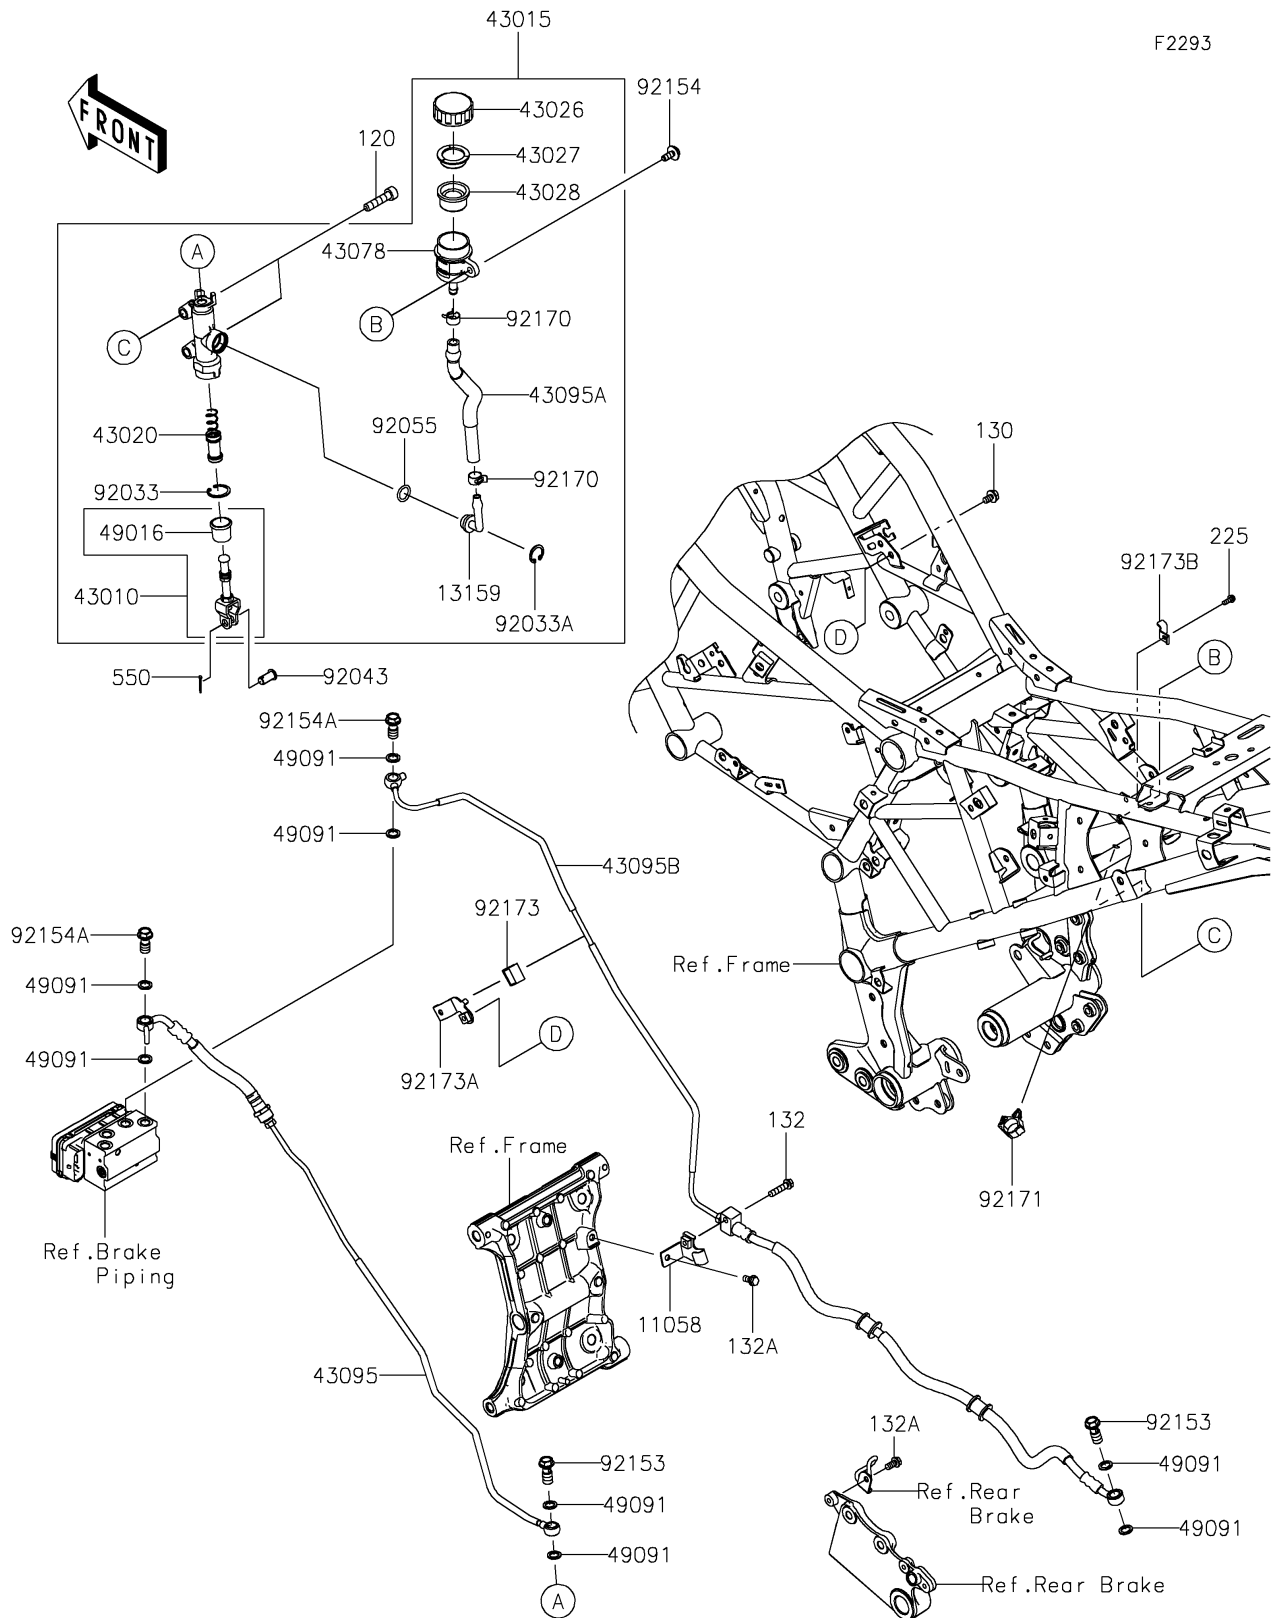

2026 KLE500 ABS

PARTS DIAGRAM

Rear Master Cylinder

2026 KLE500 ABS

PARTS LIST

Rear Master Cylinder

ITEM NAME	PART NUMBER	QUANTITY
BRACKET (Ref # 11058)	11058-2748	1
CONNECTOR (Ref # 13159)	13159-1056	1
ROD-ASSY-BRAKE (Ref # 43010)	43010-0021	1
CYLINDER-ASSY-MASTER,RR (Ref # 43015)	43015-0842	1
PISTON-COMP-BRAKE,RR (Ref # 43020)	43020-1067	1
CAP-BRAKE (Ref # 43026)	43026-0009	1
PLATE-DIAPHRAGM (Ref # 43027)	43027-1053	1
DIAPHRAGM (Ref # 43028)	43028-1065	1
RESERVOIR (Ref # 43078)	43078-0040	1
HOSE-BRAKE,ABS UNIT-RR M/C (Ref # 43095)	43095-2089	1
HOSE-BRAKE (Ref # 43095A)	43095-2266	1
HOSE-BRAKE,ABS UNIT-RR CALIPER (Ref # 43095B)	43095-2289	1
COVER-SEAL,BRAKE PISTON (Ref # 49016)	49016-1103	1
WASHER-SEAL,10.1X14.5X1.5 (Ref # 49091)	49091-0001	8
RING-SNAP,20.9X24.6X1.2 (Ref # 92033)	92033-0079	1
RING-SNAP,20.5MM (Ref # 92033A)	92033-1186	1
PIN (Ref # 92043)	92043-0182	1
RING-O,14.8X2.4 (Ref # 92055)	92055-0741	1
BOLT,OIL,L=23 (Ref # 92153)	92153-0627	2
BOLT,UPSET-WP,6X16 (Ref # 92154)	92154-2244	1
BOLT (Ref # 92154A)	92154-7600	2
CLAMP,HOSE (Ref # 92170)	92170-1091	2
CLAMP,BRAKE HOSE (Ref # 92171)	92171-0316	1
CLAMP,METAL PIPE (Ref # 92173)	92173-0986	1
CLAMP (Ref # 92173A)	92173-2927	1
CLAMP (Ref # 92173B)	92173-2928	1
BOLT-SOCKET,8X35 (Ref # 120)	120CB0835	2
BOLT-FLANGED,6X10 (Ref # 130)	130BB0610	1
BOLT-FLANGED-SMALL,6X25 (Ref # 132)	132BA0625	1

2026 KLE500 ABS

PARTS LIST

Rear Master Cylinder

ITEM NAME	PART NUMBER	QUANTITY
BOLT-FLANGED-SMALL,6X12 (Ref # 132A)	132BB0612	2
SCREW-PAN-WSP-CROS,4X12 (Ref # 225)	225AB0412	1
PIN-COTTER,2.0X15 (Ref # 550)	550AA2015	1