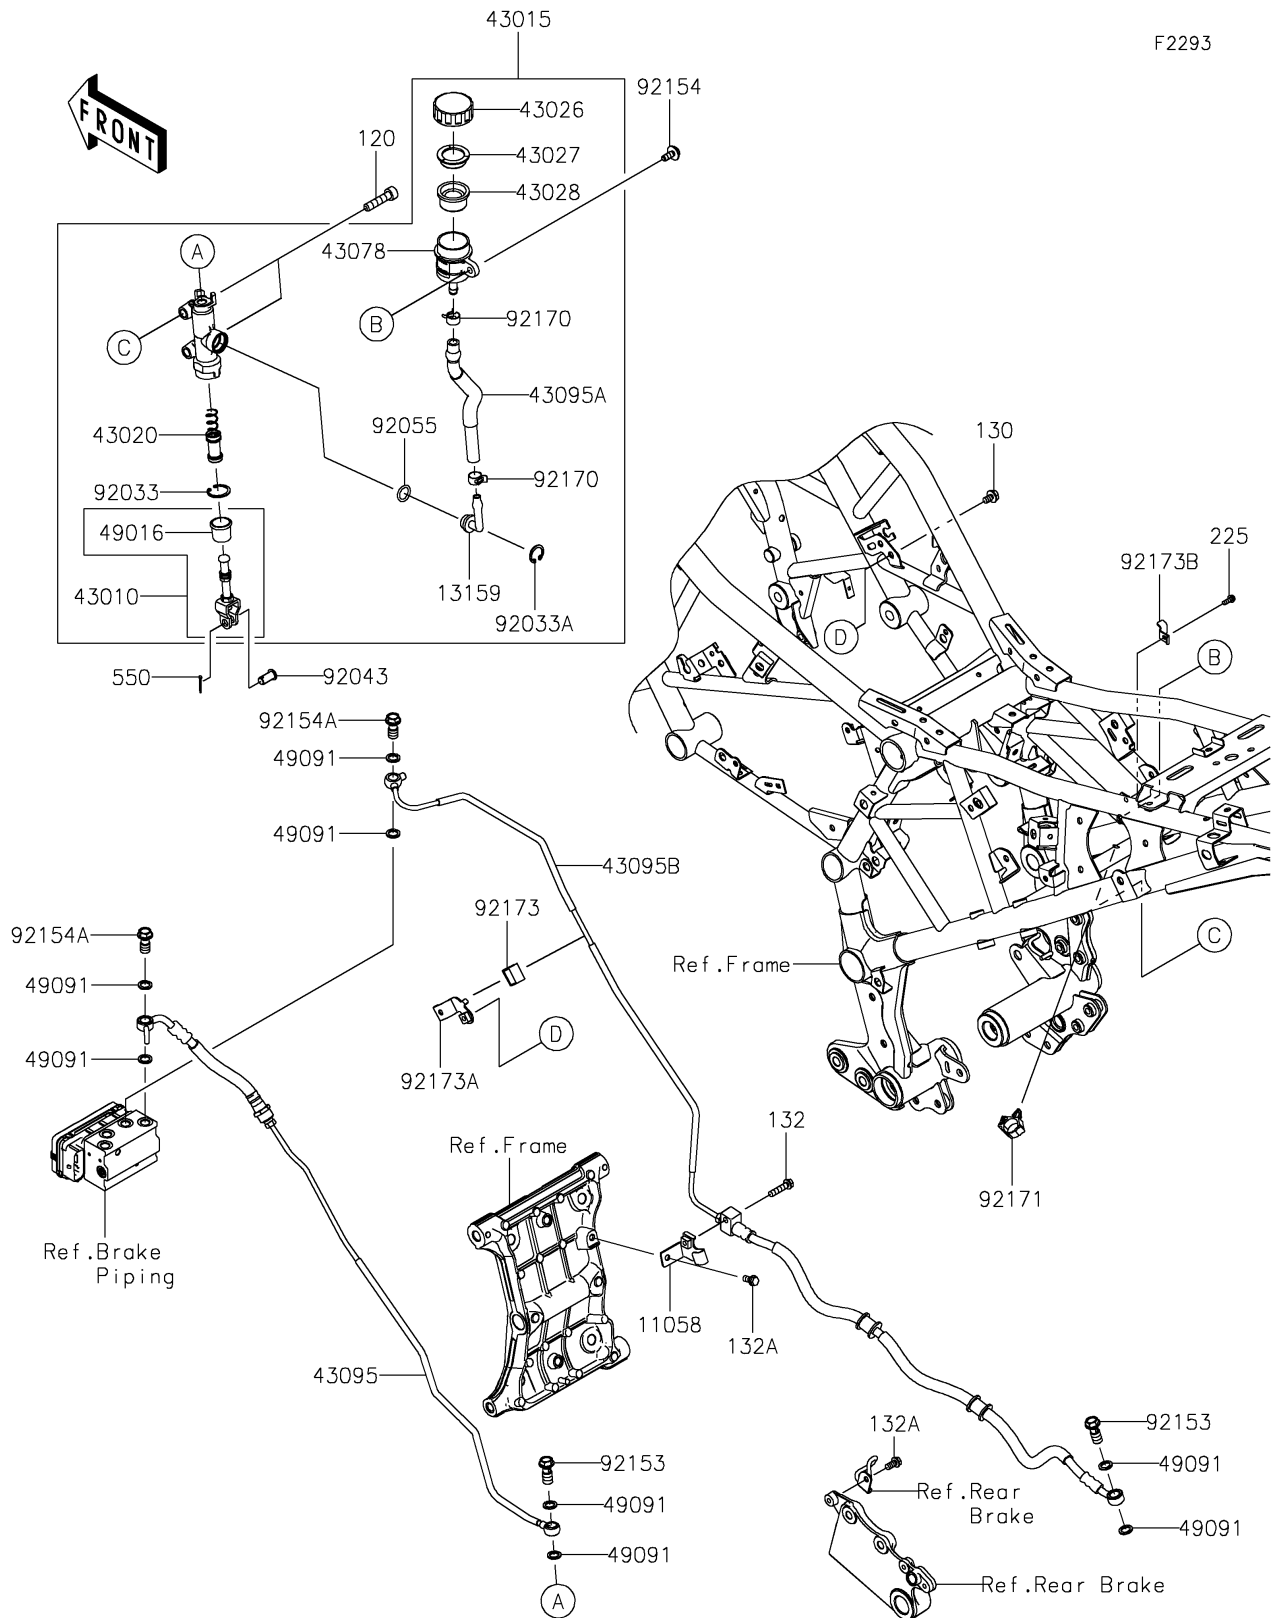

2026 KLE® 500 ABS

PARTS DIAGRAM

Rear Master Cylinder

2026 KLE® 500 ABS

PARTS LIST

Rear Master Cylinder

ITEM NAME	PART NUMBER	QUANTITY
BRACKET (Ref # 11058)	11058-2748	1
CONNECTOR (Ref # 13159)	13159-1056	1
ROD-ASSY-BRAKE (Ref # 43010)	43010-0021	1
CYLINDER-ASSY-MASTER,RR (Ref # 43015)	43015-0842	1
PISTON-COMP-BRAKE,RR (Ref # 43020)	43020-1067	1
CAP-BRAKE (Ref # 43026)	43026-0009	1
PLATE-DIAPHRAGM (Ref # 43027)	43027-1053	1
DIAPHRAGM (Ref # 43028)	43028-1065	1
RESERVOIR (Ref # 43078)	43078-0040	1
HOSE-BRAKE,ABS UNIT-RR M/C (Ref # 43095)	43095-2089	1
HOSE-BRAKE (Ref # 43095A)	43095-2266	1
HOSE-BRAKE,ABS UNIT-RR CALIPER (Ref # 43095B)	43095-2289	1
COVER-SEAL,BRAKE PISTON (Ref # 49016)	49016-1103	1
WASHER-SEAL,10.1X14.5X1.5 (Ref # 49091)	49091-0001	8
RING-SNAP,20.9X24.6X1.2 (Ref # 92033)	92033-0079	1
RING-SNAP,20.5MM (Ref # 92033A)	92033-1186	1
PIN (Ref # 92043)	92043-0182	1
RING-O,14.8X2.4 (Ref # 92055)	92055-0741	1
BOLT,OIL,L=23 (Ref # 92153)	92153-0627	2
BOLT,UPSET-WP,6X16 (Ref # 92154)	92154-2244	1
BOLT (Ref # 92154A)	92154-7600	2
CLAMP,HOSE (Ref # 92170)	92170-1091	2
CLAMP,BRAKE HOSE (Ref # 92171)	92171-0316	1
CLAMP,METAL PIPE (Ref # 92173)	92173-0986	1
CLAMP (Ref # 92173A)	92173-2927	1
CLAMP (Ref # 92173B)	92173-2928	1
BOLT-SOCKET,8X35 (Ref # 120)	120CB0835	2
BOLT-FLANGED,6X10 (Ref # 130)	130BB0610	1
BOLT-FLANGED-SMALL,6X25 (Ref # 132)	132BA0625	1

2026 KLE[®] 500 ABS

PARTS LIST

Rear Master Cylinder

ITEM NAME	PART NUMBER	QUANTITY
BOLT-FLANGED-SMALL,6X12 (Ref # 132A)	132BB0612	2
SCREW-PAN-WSP-CROS,4X12 (Ref # 225)	225AB0412	1
PIN-COTTER,2.0X15 (Ref # 550)	550AA2015	1