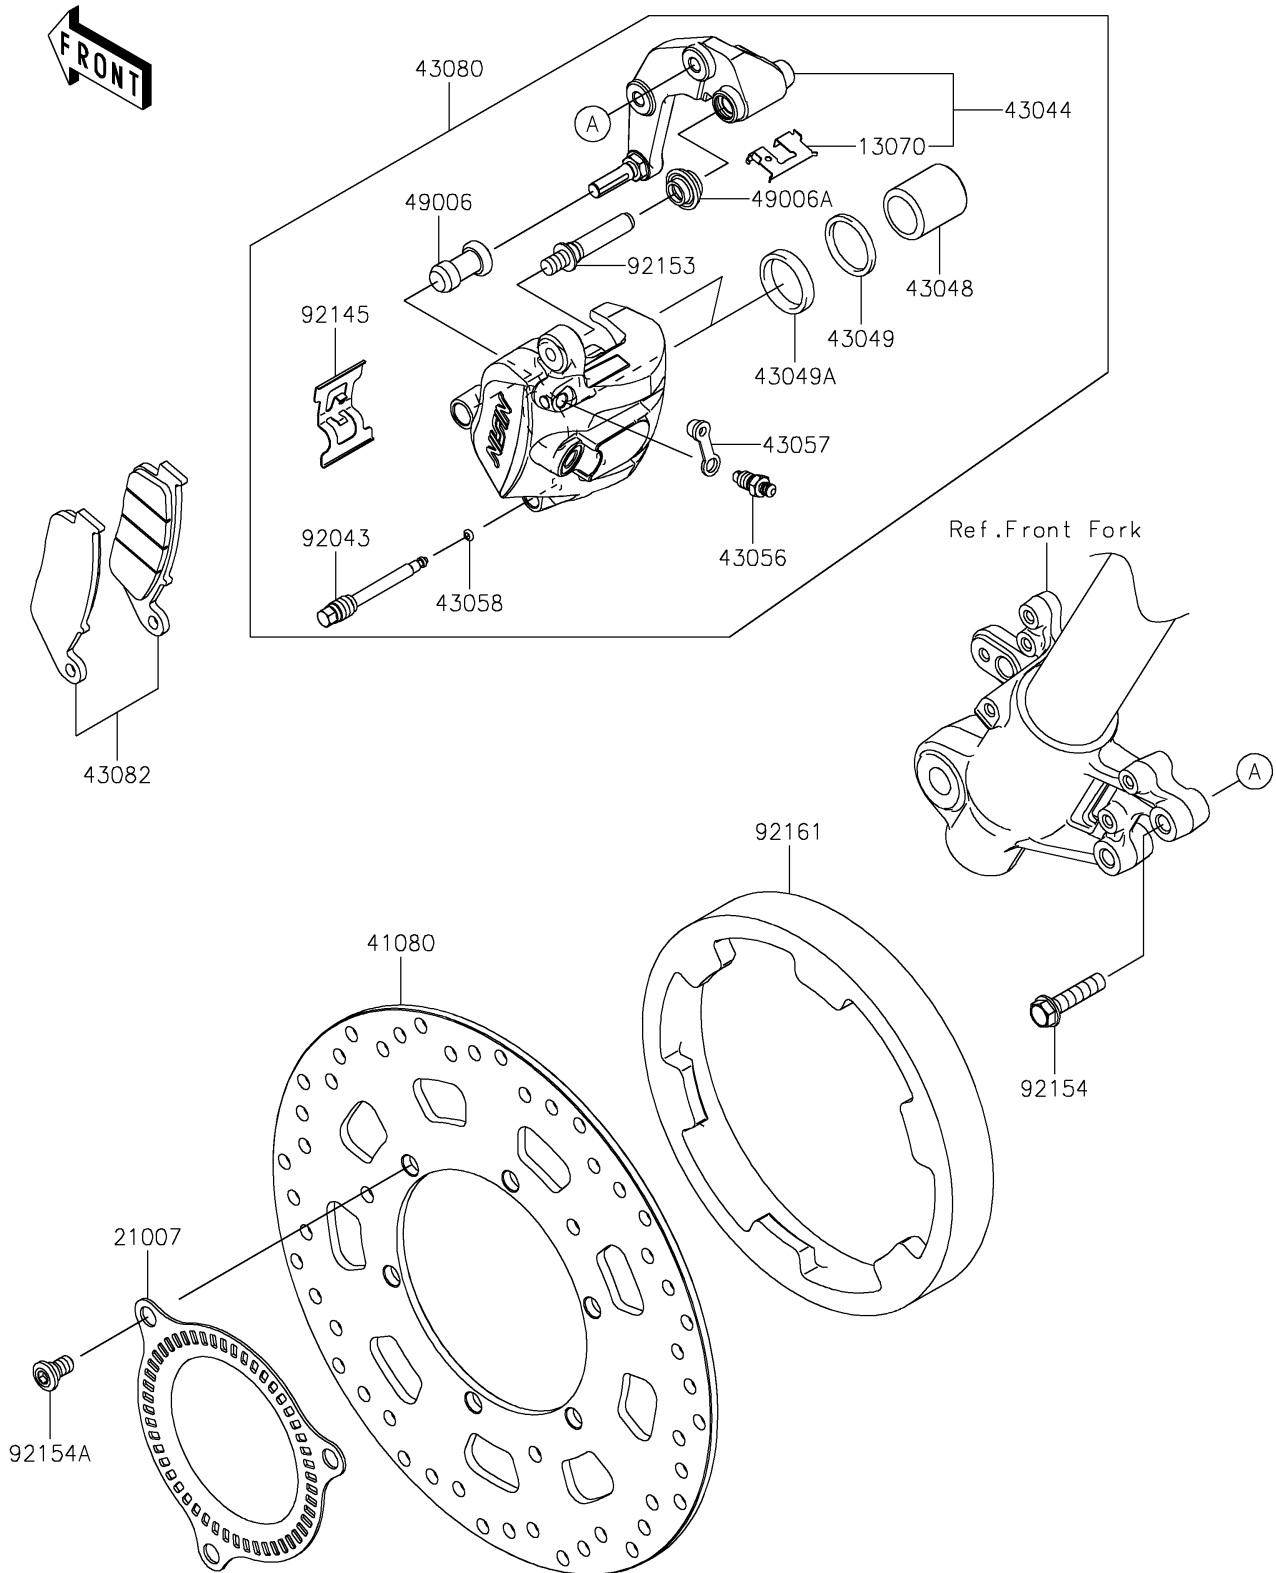

2026 KLE[®] 500 ABS

PARTS DIAGRAM

Front Brake

F2292

2026 KLE[®] 500 ABS

PARTS LIST

Front Brake

ITEM NAME

PART NUMBER

QUANTITY
