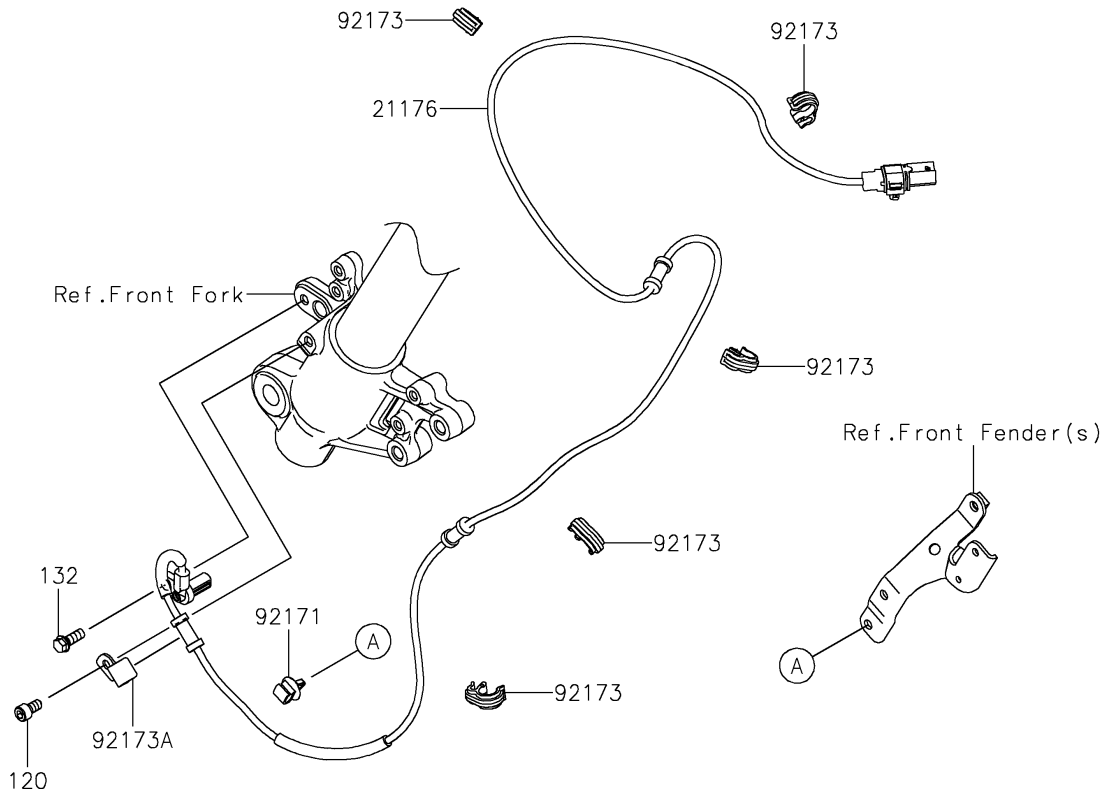

2026 KLE500 ABS

PARTS DIAGRAM

Front Master Cylinder

F2291