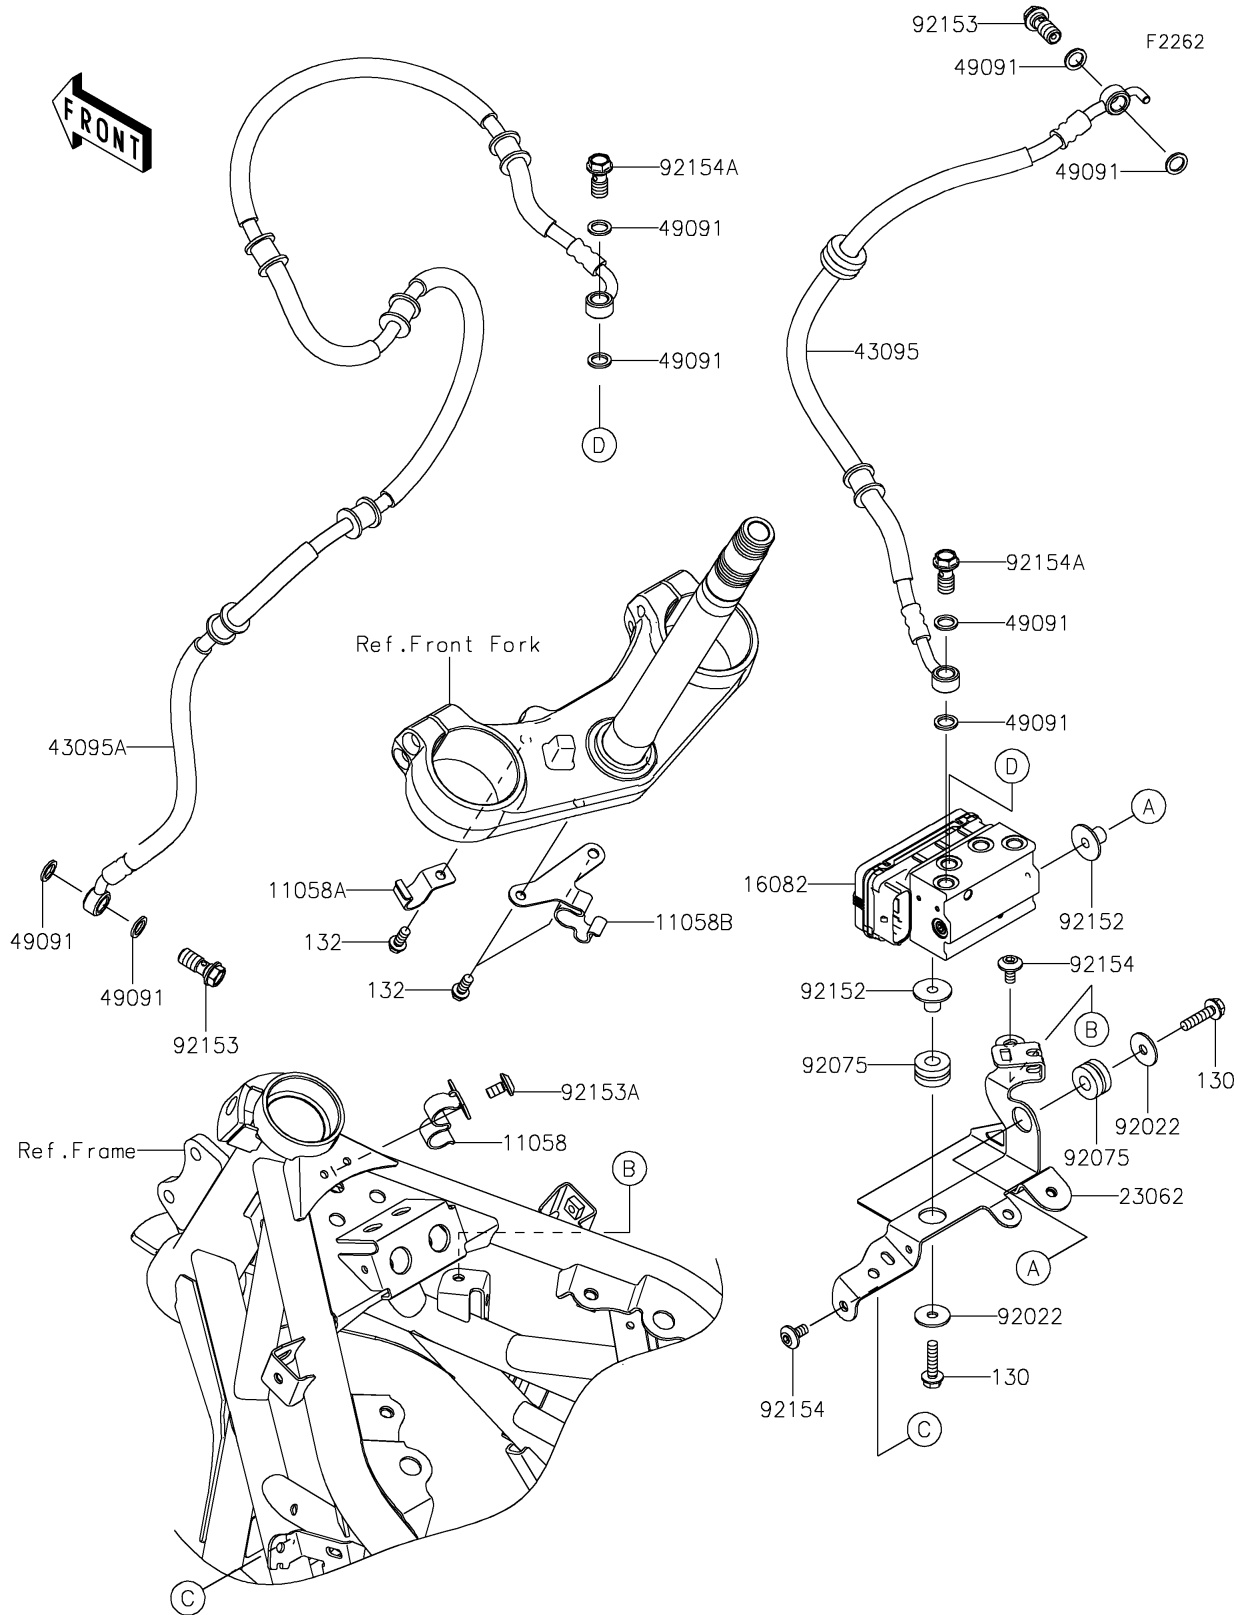

2026 KLE500 ABS

PARTS DIAGRAM

Brake Piping

2026 KLE500 ABS

PARTS LIST

Brake Piping

ITEM NAME

PART NUMBER

QUANTITY
