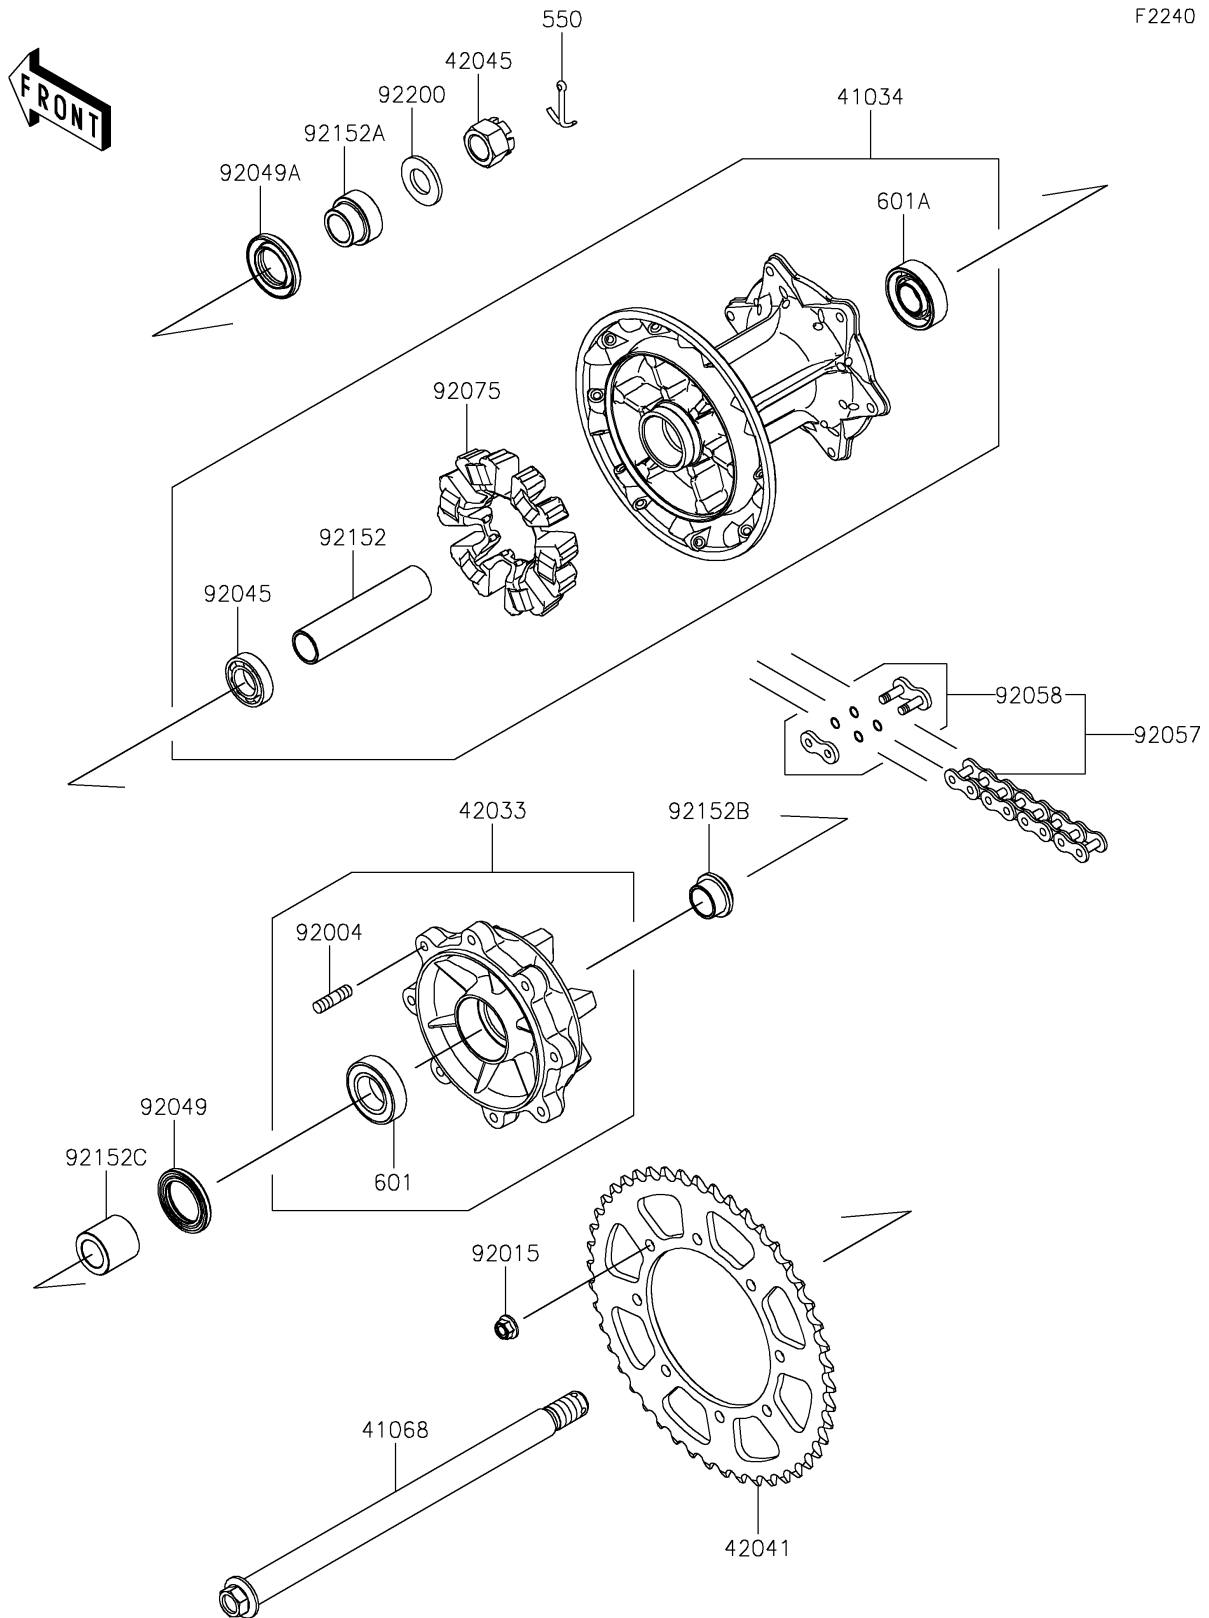

2026 KLE500 ABS

PARTS DIAGRAM

Rear Hub

F2240

2026 KLE500 ABS

PARTS LIST

Rear Hub

ITEM NAME	PART NUMBER	QUANTITY
DRUM-ASSY,RR (Ref # 41034)	41034-0609	1
AXLE,RR (Ref # 41068)	41068-0685	1
COUPLING-ASSY,RR HUB (Ref # 42033)	42033-0601	1
SPROCKET-HUB,46T (Ref # 42041)	42041-0201	1
NUT,CASTLE,18MM (Ref # 42045)	42045-018	1
STUD,8X16 (Ref # 92004)	92004-1150	8
NUT,8MM (Ref # 92015)	92015-1432	8
BEARING-BALL,20X37X9 (Ref # 92045)	92045-0942	1
SEAL-OIL,32X47X5 (Ref # 92049)	92049-0795	1
SEAL-OIL,27X47X7 (Ref # 92049A)	92049-0802	1
CHAIN,DRIVE,RK520EROX118L (Ref # 92057)	92057-0959	1
JOINT-CHAIN,DRIVE (Ref # 92058)	92058-0090	1
DAMPER,SHOCK,RR HUB (Ref # 92075)	92075-1068	1
COLLAR,20.2X28X110.5 (Ref # 92152)	92152-2735	1
COLLAR,RH (Ref # 92152A)	92152-2737	1
COLLAR,COUPLING (Ref # 92152B)	92152-2738	1
COLLAR,LH (Ref # 92152C)	92152-3903	1
WASHER,19X36X3.2 (Ref # 92200)	92200-0296	1
PIN-COTTER,4.0X35 (Ref # 550)	550AA4035	1
BEARING-BALL,#6005UU (Ref # 601)	601B6005UU	1
BEARING-BALL,#6204UG (Ref # 601A)	601B6204UG	1