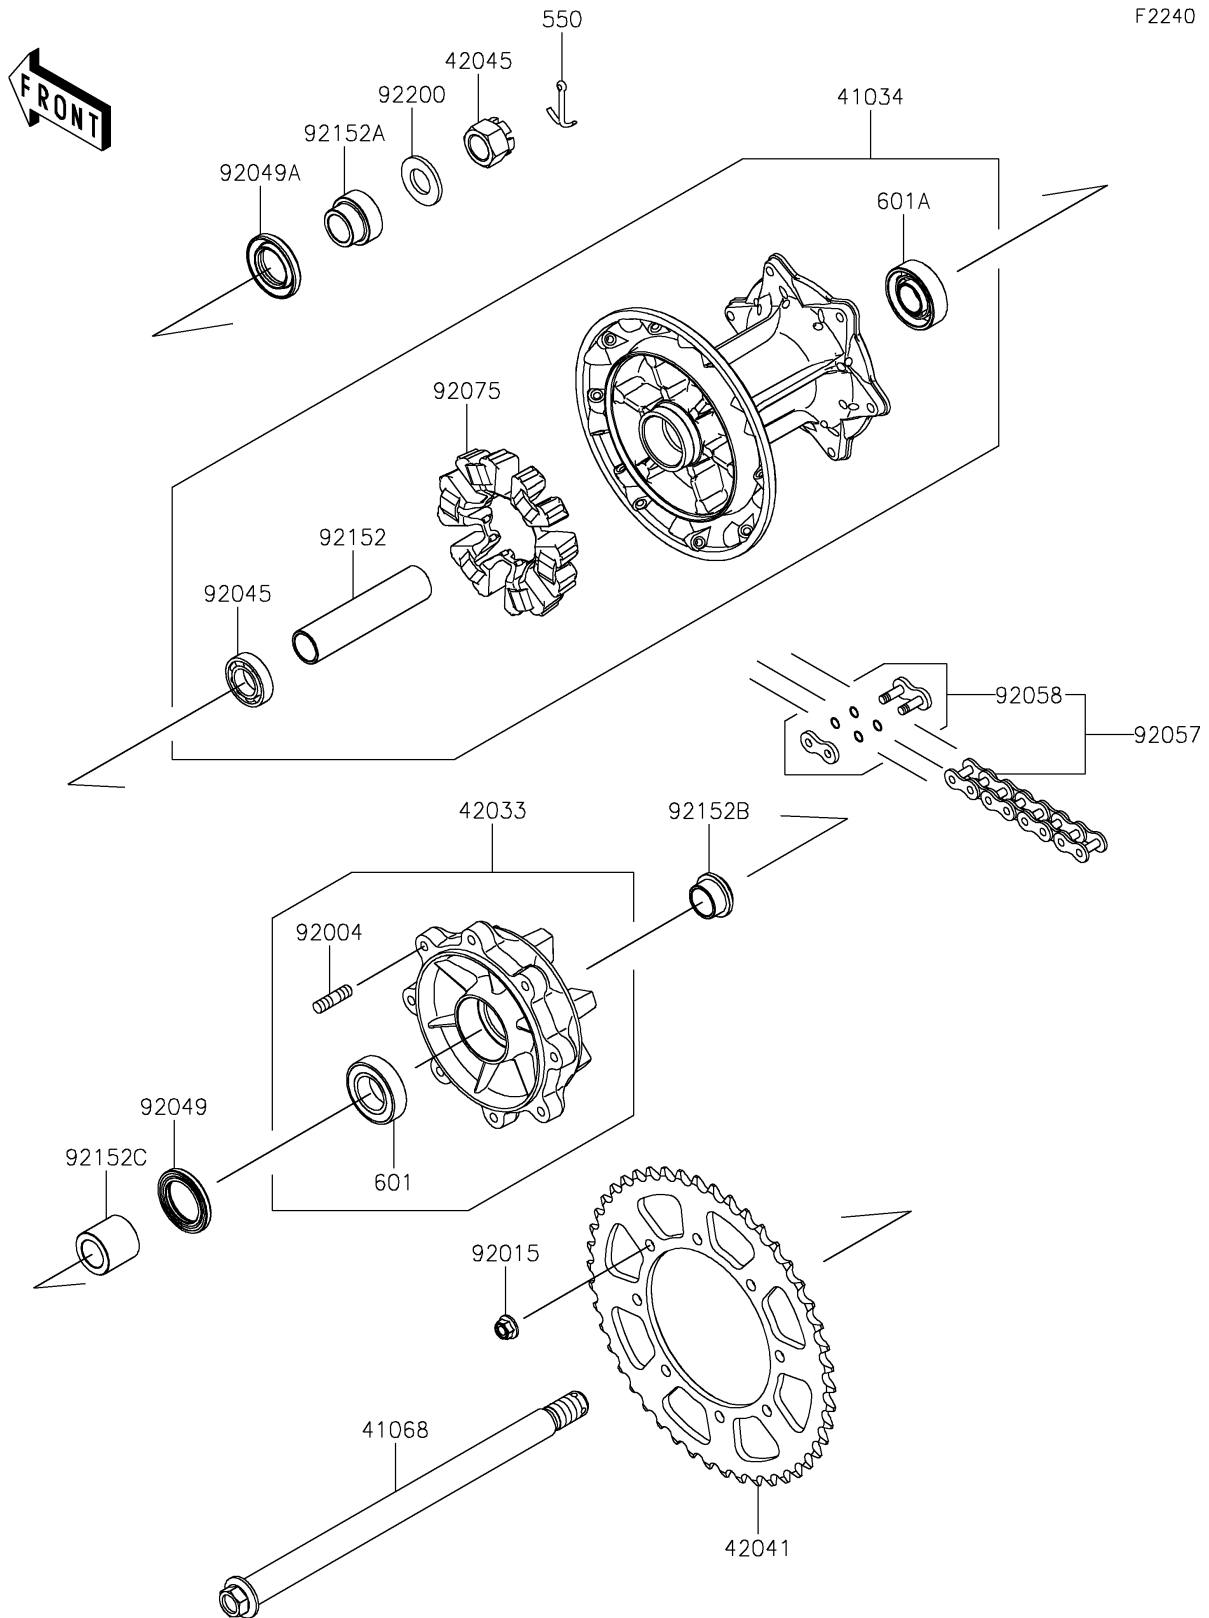

2026 KLE[®] 500 ABS

PARTS DIAGRAM

Rear Hub

2026 KLE[®] 500 ABS

PARTS LIST

Rear Hub

ITEM NAME	PART NUMBER	QUANTITY
DRUM-ASSY,RR (Ref # 41034)	41034-0609	1
AXLE,RR (Ref # 41068)	41068-0685	1
COUPLING-ASSY,RR HUB (Ref # 42033)	42033-0601	1
SPROCKET-HUB,46T (Ref # 42041)	42041-0201	1
NUT,CASTLE,18MM (Ref # 42045)	42045-018	1
STUD,8X16 (Ref # 92004)	92004-1150	8
NUT,8MM (Ref # 92015)	92015-1432	8
BEARING-BALL,20X37X9 (Ref # 92045)	92045-0942	1
SEAL-OIL,32X47X5 (Ref # 92049)	92049-0795	1
SEAL-OIL,27X47X7 (Ref # 92049A)	92049-0802	1
CHAIN,DRIVE,RK520EROX118L (Ref # 92057)	92057-0959	1
JOINT-CHAIN,DRIVE (Ref # 92058)	92058-0090	1
DAMPER,SHOCK,RR HUB (Ref # 92075)	92075-1068	1
COLLAR,20.2X28X110.5 (Ref # 92152)	92152-2735	1
COLLAR,RH (Ref # 92152A)	92152-2737	1
COLLAR,COUPLING (Ref # 92152B)	92152-2738	1
COLLAR,LH (Ref # 92152C)	92152-3903	1
WASHER,19X36X3.2 (Ref # 92200)	92200-0296	1
PIN-COTTER,4.0X35 (Ref # 550)	550AA4035	1
BEARING-BALL,#6005UU (Ref # 601)	601B6005UU	1
BEARING-BALL,#6204UG (Ref # 601A)	601B6204UG	1