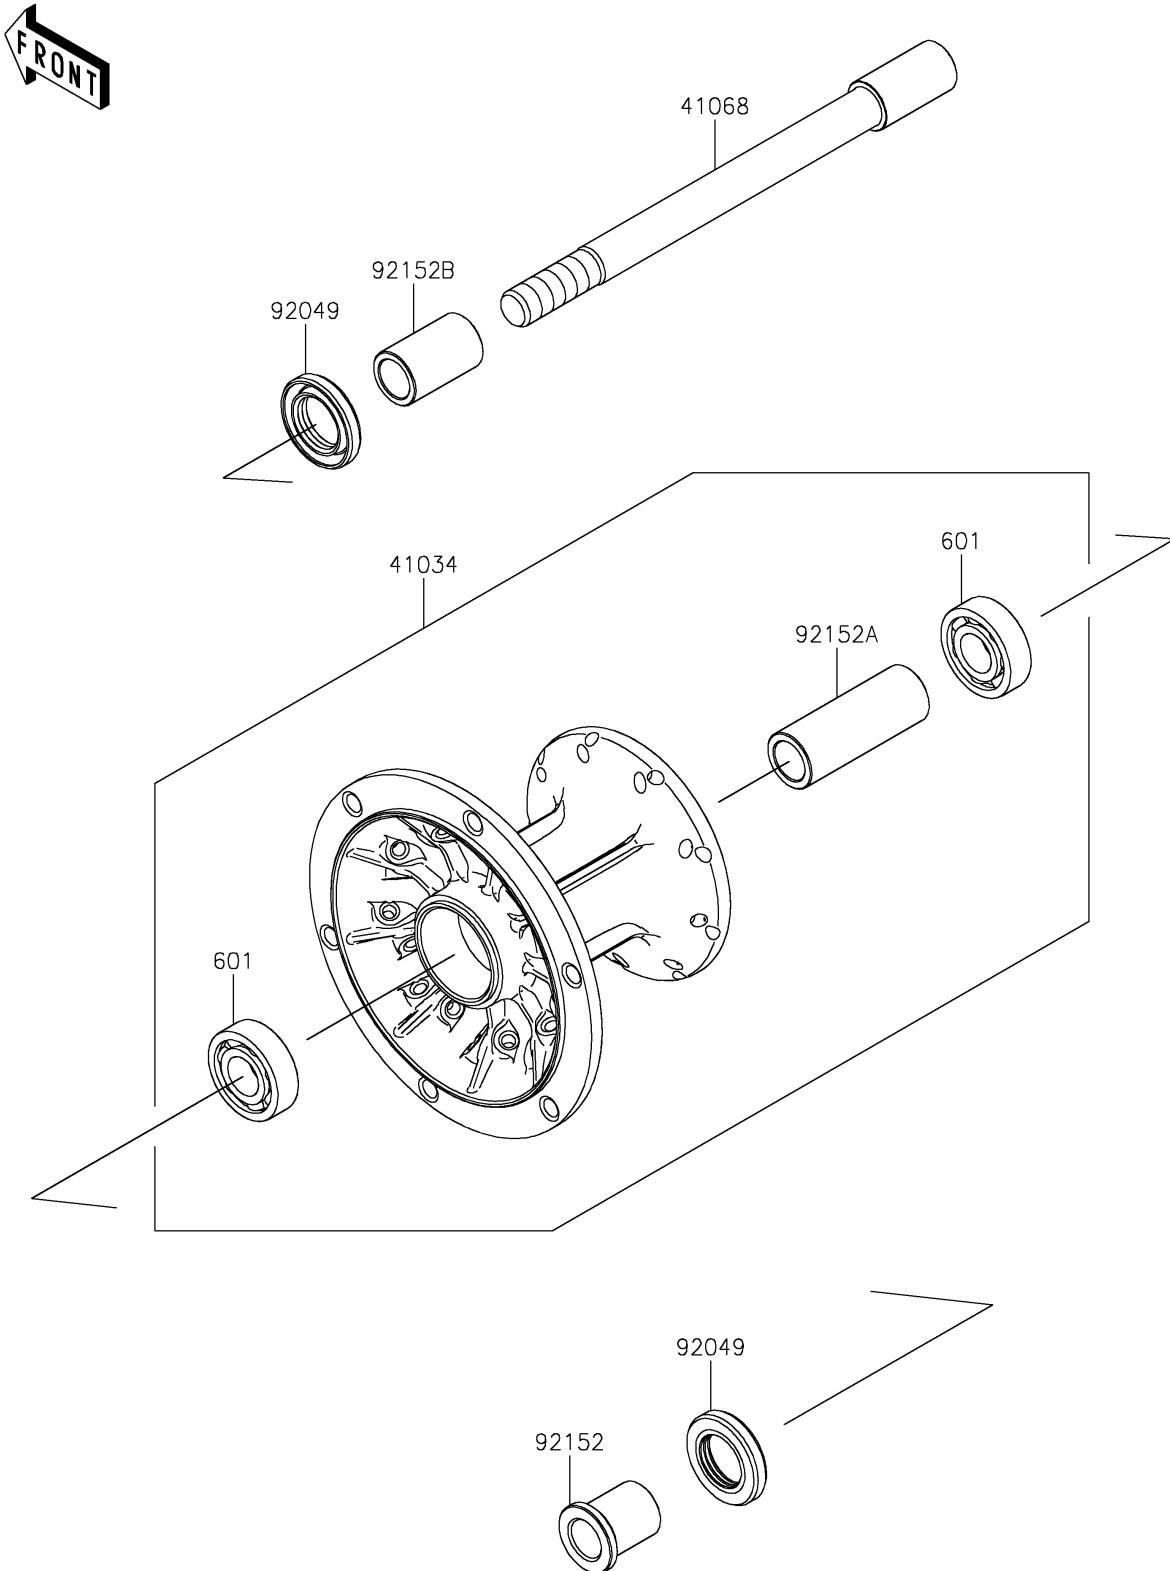

2026 KLE500 ABS

PARTS DIAGRAM

Front Hub

F2230

2026 KLE500 ABS

PARTS LIST

Front Hub

ITEM NAME	PART NUMBER	QUANTITY
DRUM-ASSY,FR (Ref # 41034)	41034-0608	1
AXLE,FR (Ref # 41068)	41068-0684	1
SEAL-OIL,23X40X7 (Ref # 92049)	92049-0801	2
COLLAR,FR AXLE,LH,L=31.5 (Ref # 92152)	92152-2577	1
COLLAR,17.2X25X67.5 (Ref # 92152A)	92152-2732	1
COLLAR,17X24X39 (Ref # 92152B)	92152-3902	1
BEARING-BALL,#6203UG (Ref # 601)	601B6203UG	2