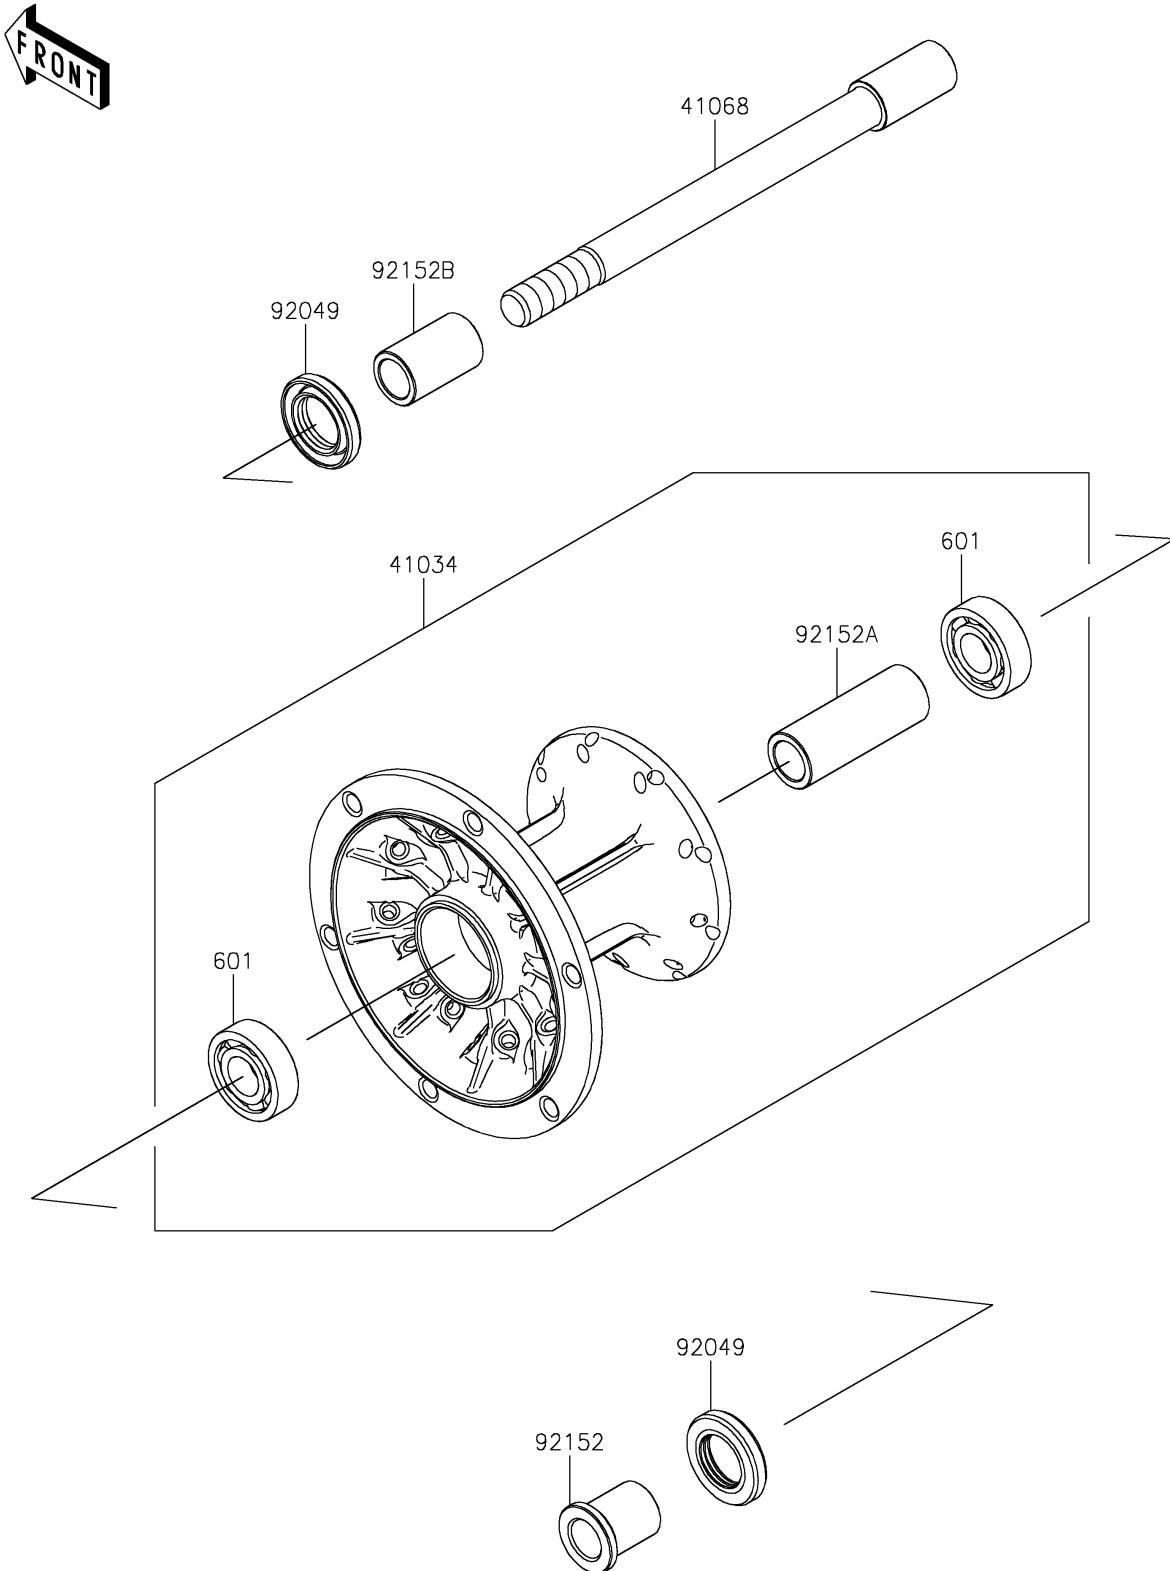

2026 KLE® 500 ABS

PARTS DIAGRAM

Front Hub

F2230