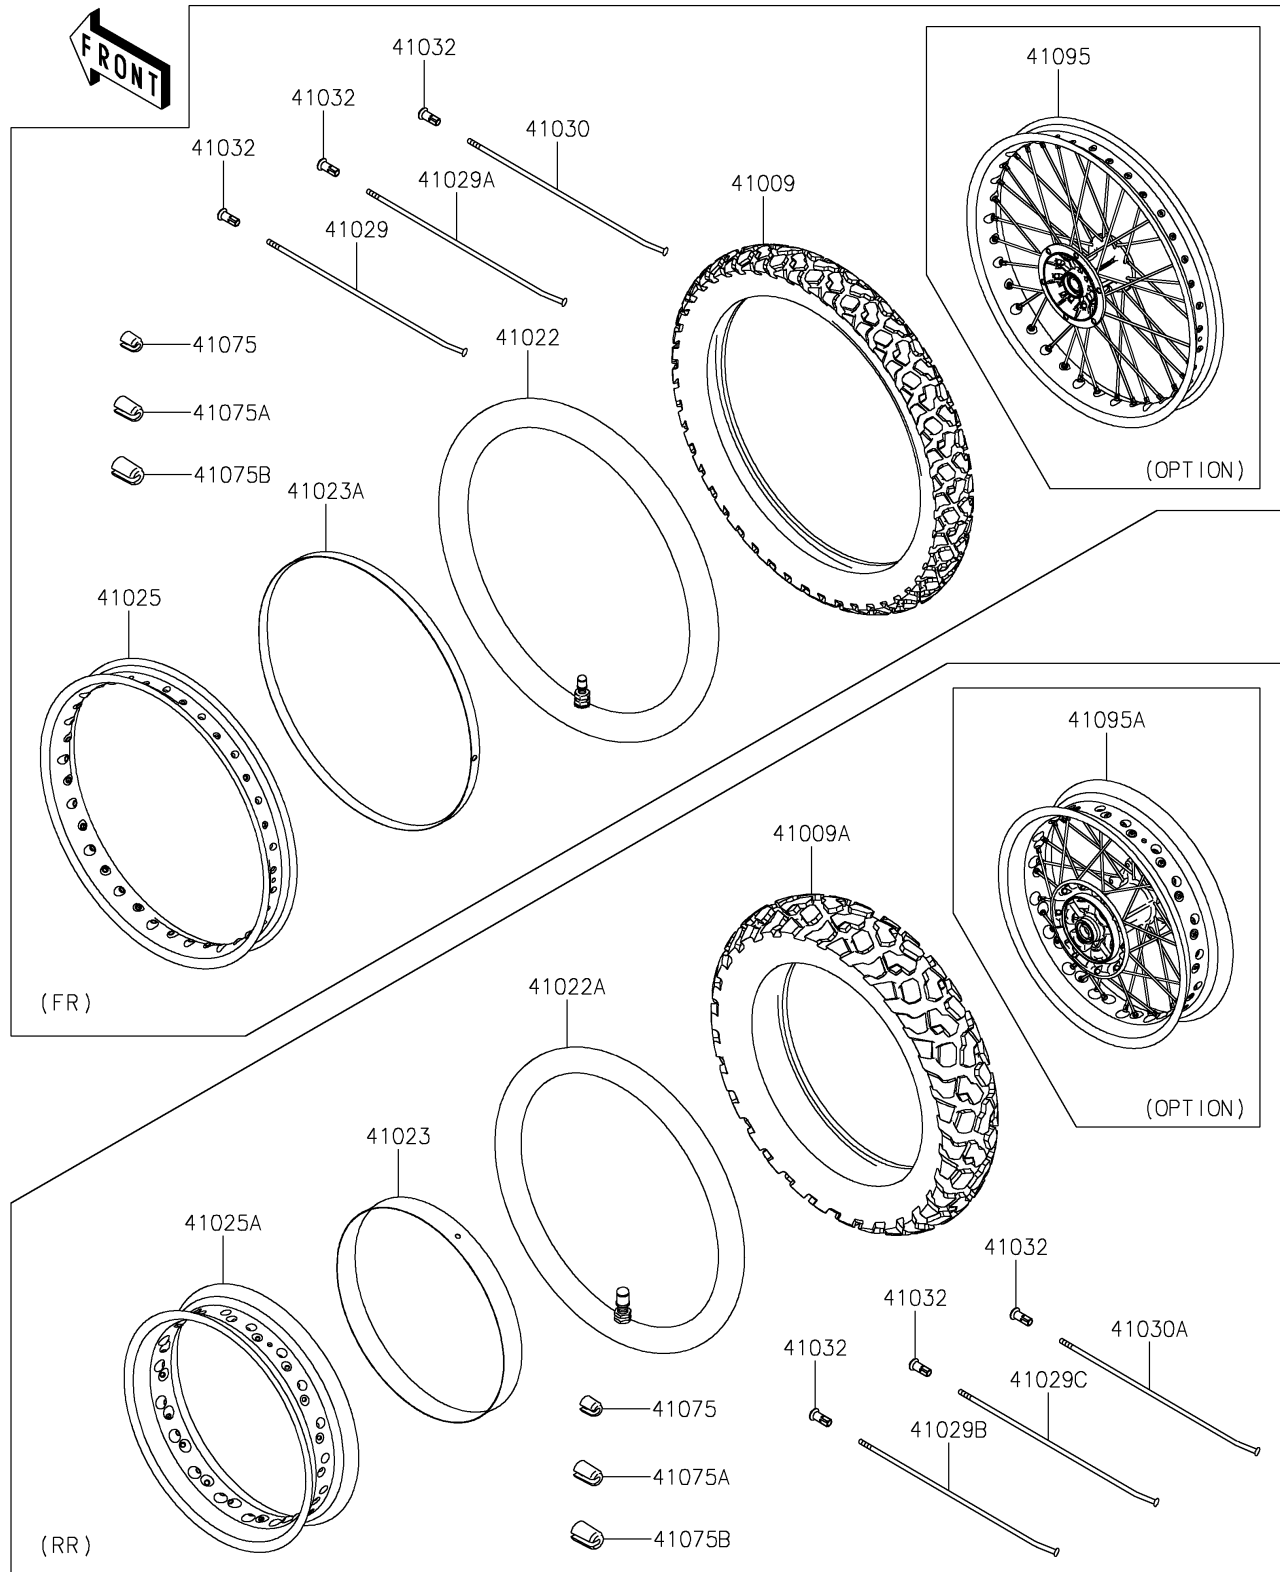

2026 KLE[®] 500 ABS

PARTS DIAGRAM

Wheels/Tires

F2210

2026 KLE® 500 ABS

PARTS LIST

Wheels/Tires

| ITEM NAME | PART NUMBER | QUANTITY |
|--|---------------|----------|
| TIRE,FR,90/90-21 54S,GP-410F (Ref # 41009) | 41009-1496 | 1 |
| TIRE,RR,140/70-17 66S,GP-410R (Ref # 41009A) | 41009-1497 | 1 |
| TUBE-TIRE,2.75/3.00-21 (Ref # 41022) | 41022-0133 | 1 |
| TUBE-TIRE,130/80-17(IRC) (Ref # 41022A) | 41022-0139 | 1 |
| BAND-RIM,RR,130/70-17 (Ref # 41023) | 41023-0016 | 1 |
| BAND-RIM,22-21(IRC) (Ref # 41023A) | 41023-0030 | 1 |
| RIM,FR,21X2.15,BLACK (Ref # 41025) | 41025-0478-WC | 1 |
| RIM,RR,17X4.00,BLACK (Ref # 41025A) | 41025-0479-WC | 1 |
| SPOKE-INNER,222MMX105D (Ref # 41029) | 41029-0131 | 18 |
| SPOKE-INNER,228MMX105D (Ref # 41029A) | 41029-0132 | 9 |
| SPOKE-INNER,153.9MMX105D (Ref # 41029B) | 41029-0133 | 18 |
| SPOKE-INNER,177.3MMX105D (Ref # 41029C) | 41029-0134 | 9 |
| SPOKE-OUTER,221MMX105D (Ref # 41030) | 41030-0036 | 9 |
| SPOKE-OUTER,176MMX105D (Ref # 41030A) | 41030-0037 | 9 |
| NIPPLE-SPOKE (Ref # 41032) | 41032-0013 | 72 |
| BALANCER-WHEEL,10G (Ref # 41075) | 41075-0011 | AR |
| BALANCER-WHEEL,20G (Ref # 41075A) | 41075-0012 | AR |
| BALANCER-WHEEL,30G (Ref # 41075B) | 41075-0013 | AR |
| WHEEL-SUB ASSY,FR,BLACK (Ref # 41095) | 41095-0015-WC | 1 |
| WHEEL-SUB ASSY,RR,BLACK (Ref # 41095A) | 41095-0016-WC | 1 |