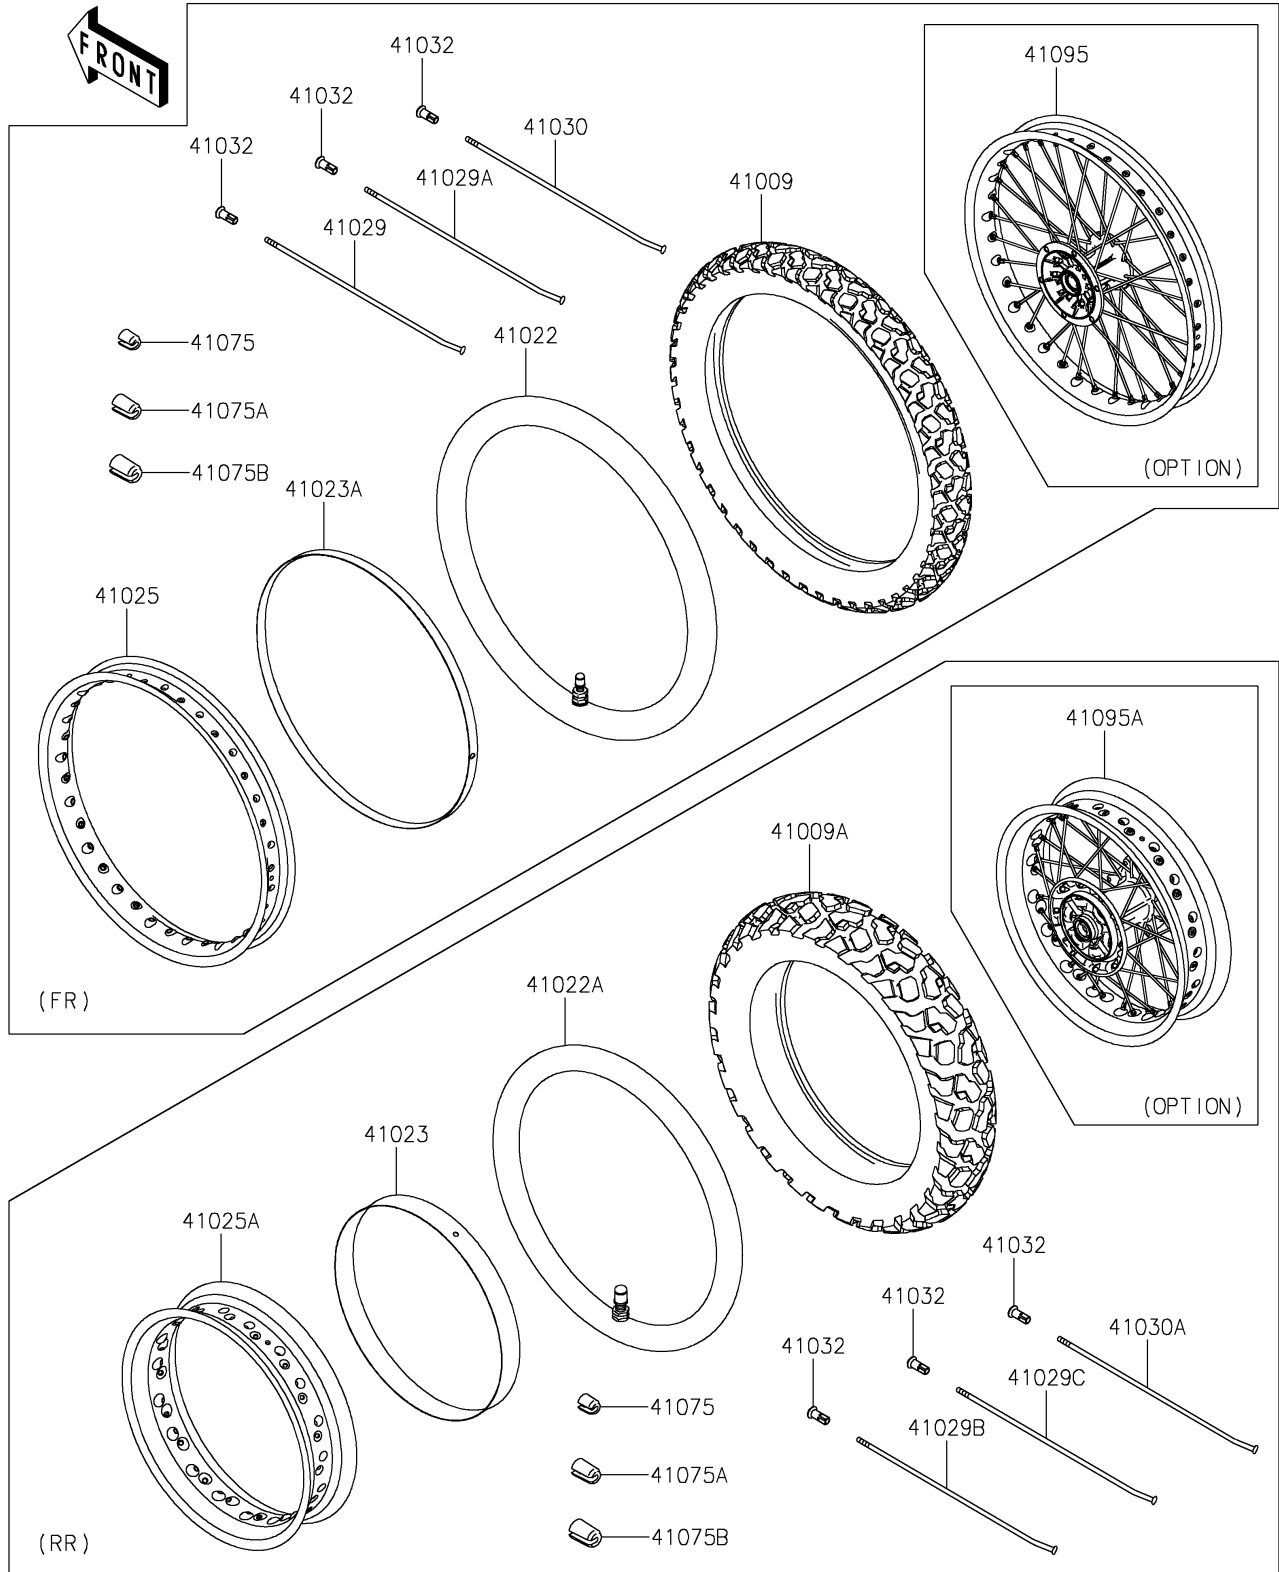

## PARTS DIAGRAM

### Wheels/Tires

F2210

## PARTS LIST

### Wheels/Tires

ITEM NAME	PART NUMBER	QUANTITY
TIRE,FR,90/90-21 54S,GP-410F (Ref # 41009)	41009-1496	1
TIRE,RR,140/70-17 66S,GP-410R (Ref # 41009A)	41009-1497	1
TUBE-TIRE,2.75/3.00-21 (Ref # 41022)	41022-0133	1
TUBE-TIRE,130/80-17(IRC) (Ref # 41022A)	41022-0139	1
BAND-RIM,RR,130/70-17 (Ref # 41023)	41023-0016	1
BAND-RIM,22-21(IRC) (Ref # 41023A)	41023-0030	1
RIM,FR,21X2.15,BLACK (Ref # 41025)	41025-0478-WC	1
RIM,RR,17X4.00,BLACK (Ref # 41025A)	41025-0479-WC	1
SPOKE-INNER,222MMX105D (Ref # 41029)	41029-0131	18
SPOKE-INNER,228MMX105D (Ref # 41029A)	41029-0132	9
SPOKE-INNER,153.9MMX105D (Ref # 41029B)	41029-0133	18
SPOKE-INNER,177.3MMX105D (Ref # 41029C)	41029-0134	9
SPOKE-OUTER,221MMX105D (Ref # 41030)	41030-0036	9
SPOKE-OUTER,176MMX105D (Ref # 41030A)	41030-0037	9
NIPPLE-SPOKE (Ref # 41032)	41032-0013	72
BALANCER-WHEEL,10G (Ref # 41075)	41075-0011	AR
BALANCER-WHEEL,20G (Ref # 41075A)	41075-0012	AR
BALANCER-WHEEL,30G (Ref # 41075B)	41075-0013	AR
WHEEL-SUB ASSY,FR,BLACK (Ref # 41095)	41095-0015-WC	1
WHEEL-SUB ASSY,RR,BLACK (Ref # 41095A)	41095-0016-WC	1