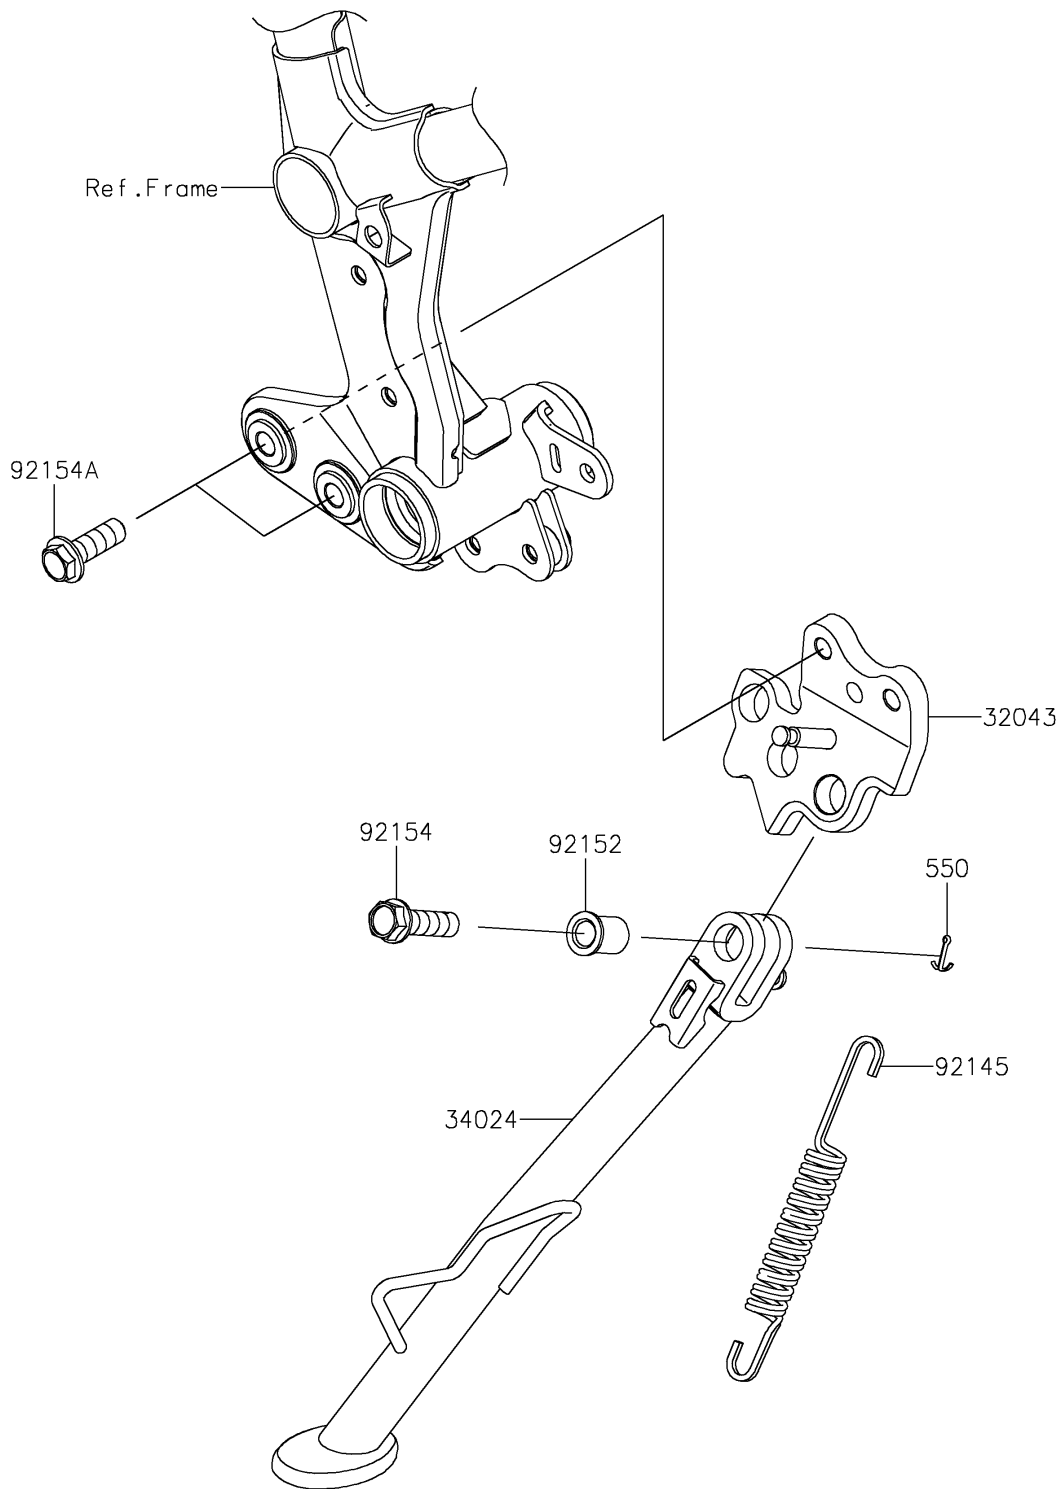

2026 KLE500 ABS

PARTS DIAGRAM

Stand(s)

F2190

2026 KLE500 ABS

PARTS LIST

Stand(s)

ITEM NAME	PART NUMBER	QUANTITY
BRACKET-STAND (Ref # 32043)	32043-0715	1
STAND-SIDE (Ref # 34024)	34024-0214	1
SPRING,SIDE STAND (Ref # 92145)	92145-0085	1
COLLAR,10.2X15X20.1 (Ref # 92152)	92152-1914	1
BOLT,FLANGED,10X37 (Ref # 92154)	92154-1539	1
BOLT,FLANGED,10X30 (Ref # 92154A)	92154-1645	2
PIN-COTTER,2.0X15 (Ref # 550)	550AA2015	1