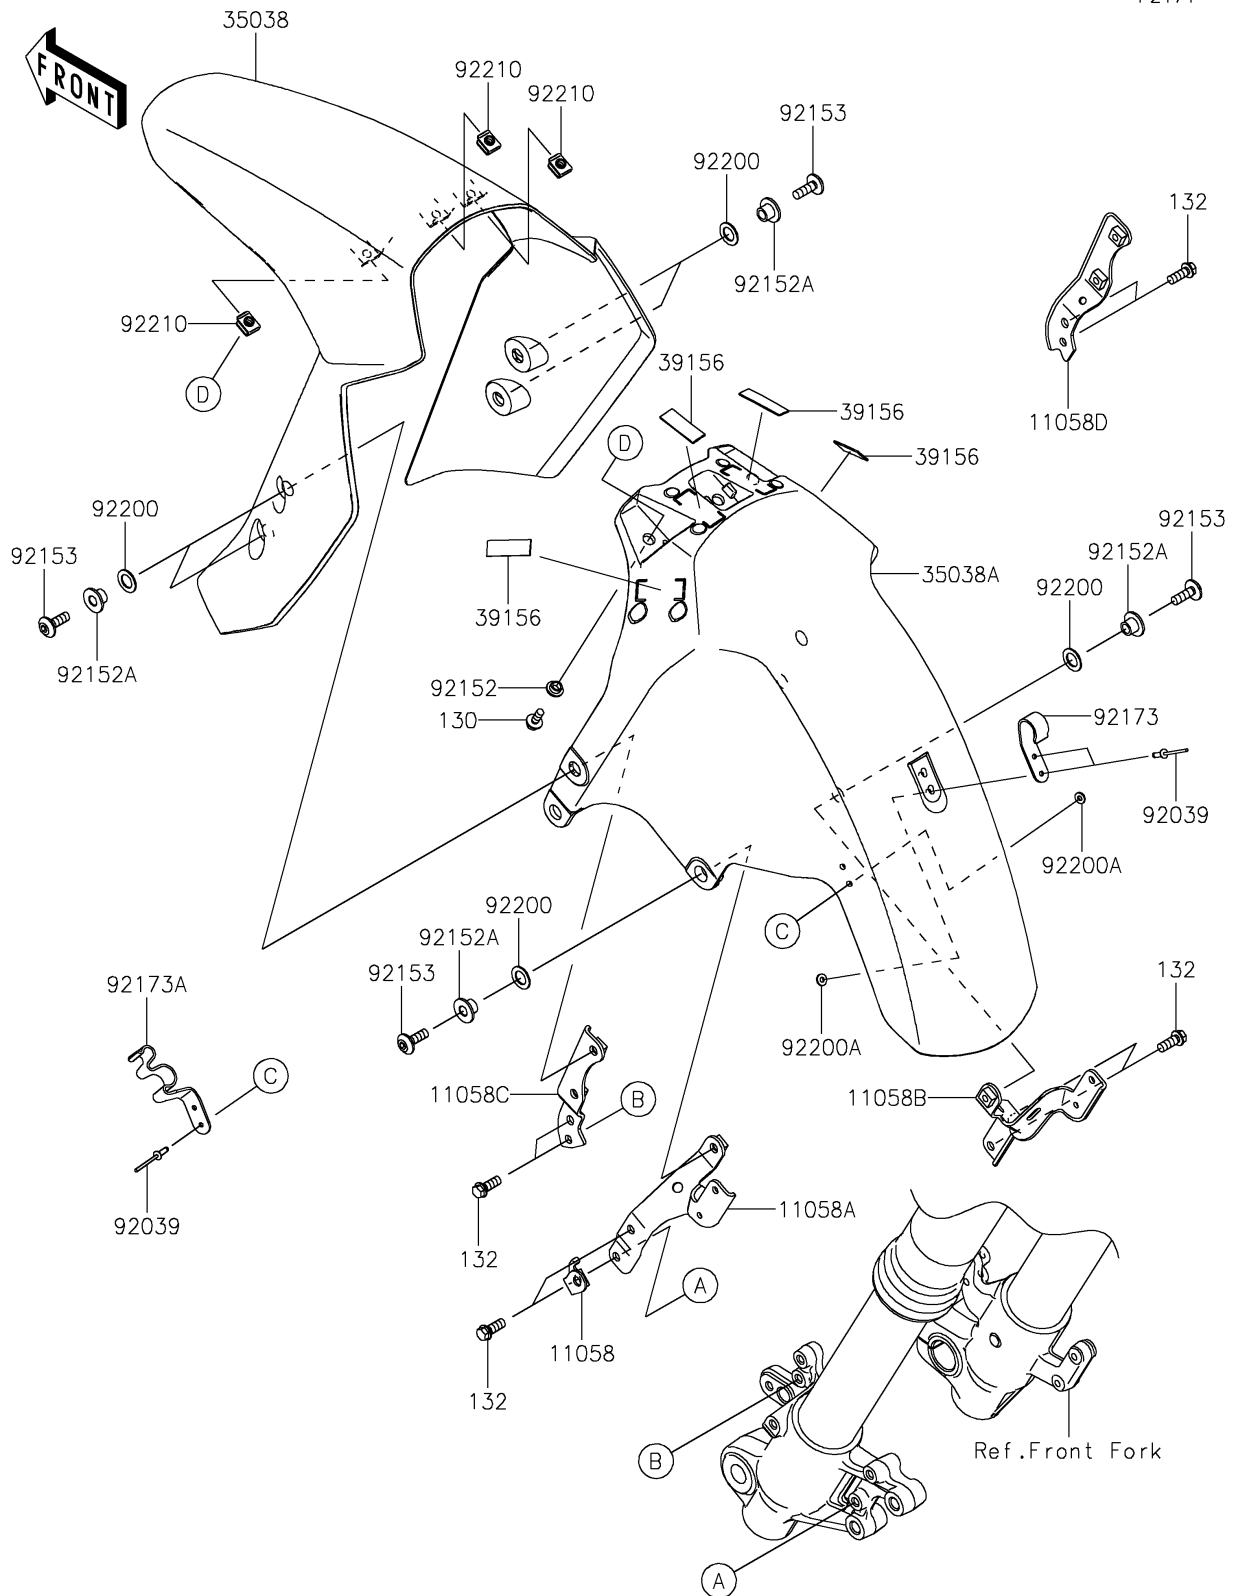

2026 KLE[®] 500 ABS

PARTS DIAGRAM

Front Fender(s)

F2171

2026 KLE® 500 ABS

PARTS LIST

Front Fender(s)

ITEM NAME	PART NUMBER	QUANTITY
BRACKET,ABS SENSOR (Ref # 11058)	11058-2854	1
BRACKET,FR FENDER,RR,LH (Ref # 11058A)	11058-7866	1
BRACKET,FR FENDER,RR,RH (Ref # 11058B)	11058-7867	1
BRACKET,FR FENDER,FR,LH (Ref # 11058C)	11058-7924	1
BRACKET,FR FENDER,FR,RH (Ref # 11058D)	11058-7925	1
FENDER-FRONT,FR,M.C.GRAY (Ref # 35038)	35038-0067-51A	1
FENDER-FRONT,RR (Ref # 35038A)	35038-0068	1
PAD,36X11X1 (Ref # 39156)	39156-2998	4
RIVET,3.2X9.5 (Ref # 92039)	92039-0752	4
COLLAR,6X8X4.5 (Ref # 92152)	92152-2395	3
COLLAR,6.8X10X9.1 (Ref # 92152A)	92152-4085	6
BOLT,SOCKET,6X18 (Ref # 92153)	92153-1675	6
CLAMP (Ref # 92173)	92173-2521	1
CLAMP (Ref # 92173A)	92173-3744	1
WASHER,10.3X17X1 (Ref # 92200)	92200-0380	6
WASHER,3.5X8X1 (Ref # 92200A)	92200-1251	4
NUT (Ref # 92210)	92210-0571	3
BOLT-FLANGED,5X12 (Ref # 130)	130BA0512	3
BOLT-FLANGED-SMALL,6X16 (Ref # 132)	132BA0616	8