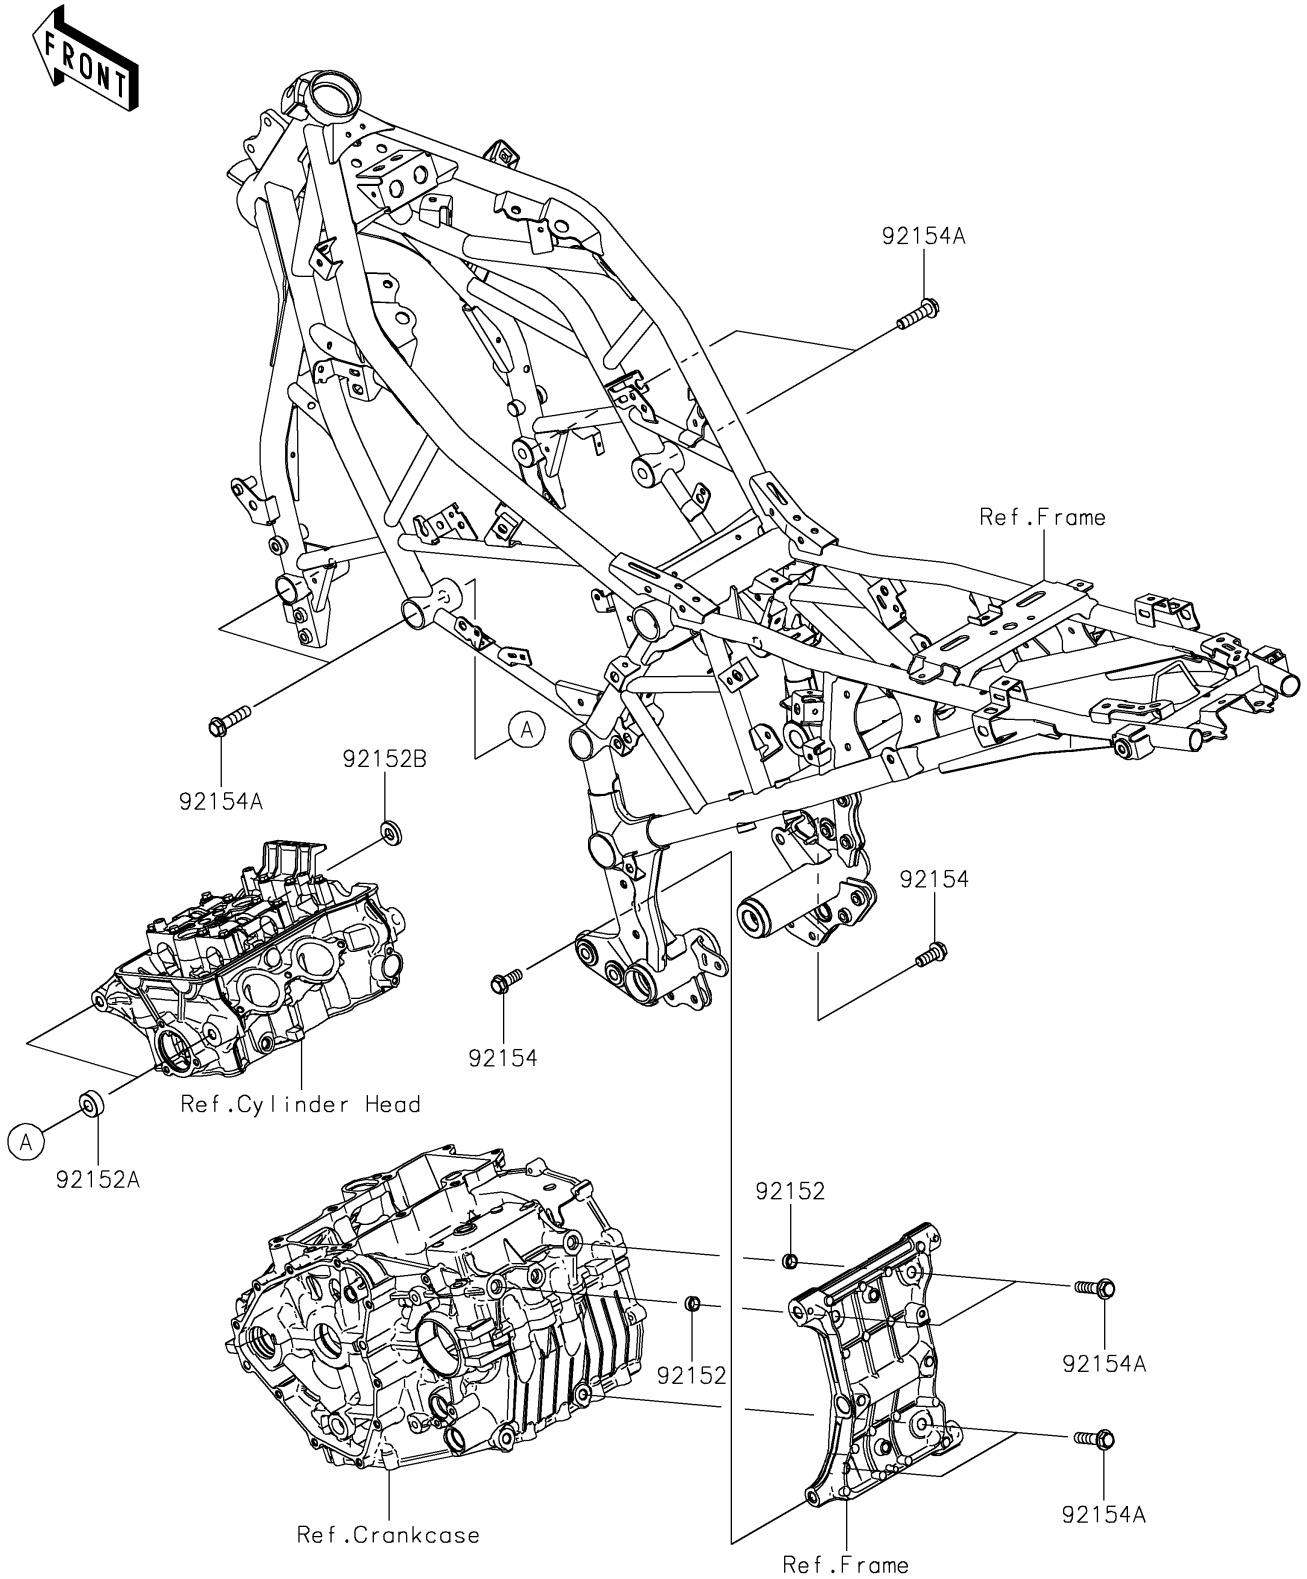

2026 KLE500 ABS

PARTS DIAGRAM

Engine Mount

F2122

2026 KLE500 ABS

PARTS LIST

Engine Mount

ITEM NAME	PART NUMBER	QUANTITY
-----------	-------------	----------
