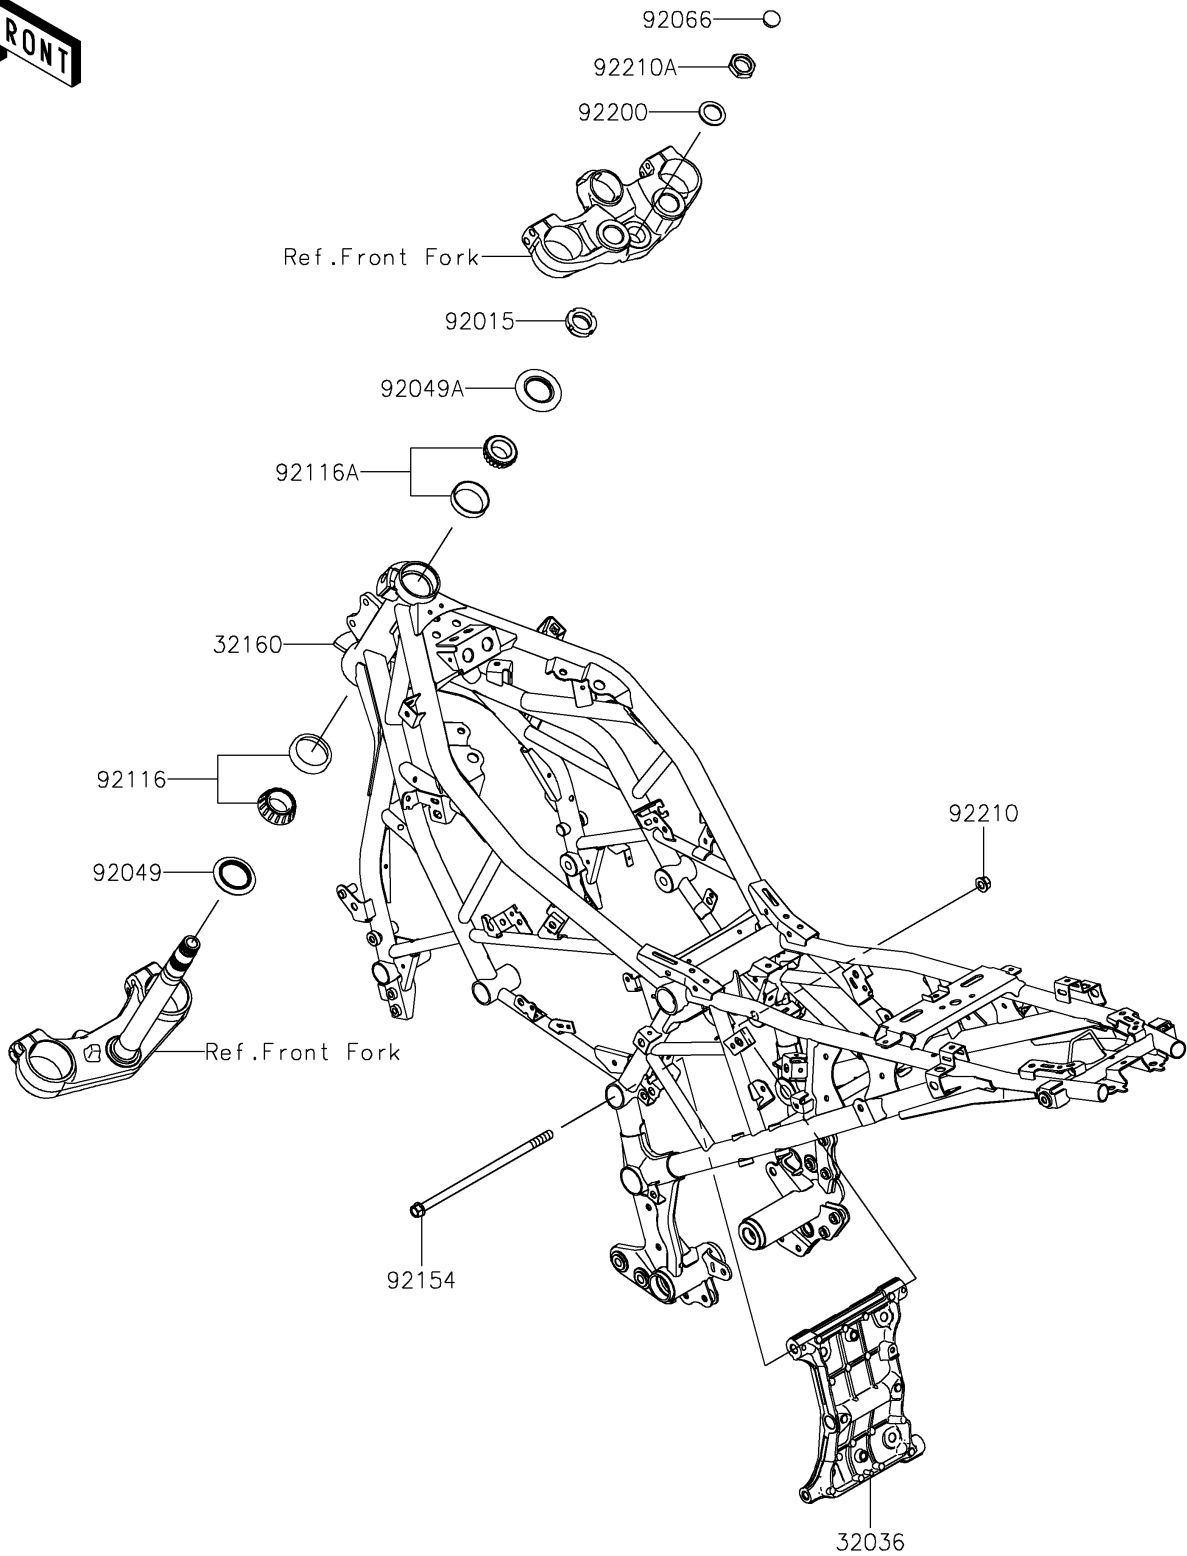

2026 KLE500 ABS

PARTS DIAGRAM

Frame

F2120

2026 KLE500 ABS

PARTS LIST

Frame

ITEM NAME	PART NUMBER	QUANTITY
BRACKET-SWINGARM (Ref # 32036)	32036-0439	1
FRAME-COMP,MAIN,F.S.BLACK (Ref # 32160)	32160-2146-18R	1
NUT,25MM,T=12 (Ref # 92015)	92015-1546	1
SEAL-OIL,XMHE36X52X4J (Ref # 92049)	92049-1162	1
SEAL-OIL,STEERING STEM (Ref # 92049A)	92049-1214	1
PLUG (Ref # 92066)	92066-1306	1
BEARING-ROLLER,HR320/28XJ (Ref # 92116)	92116-1009	1
BEARING-ROLLER,HICAP 32005JR (Ref # 92116A)	92116-1052	1
BOLT,FLANGED,10X231 (Ref # 92154)	92154-3738	1
WASHER,STEERING STEM (Ref # 92200)	92200-0517	1
NUT,LOCK,FLANGED,10MM (Ref # 92210)	92210-1139	1
NUT,STEERING STEM,22MM (Ref # 92210A)	92210-1521	1