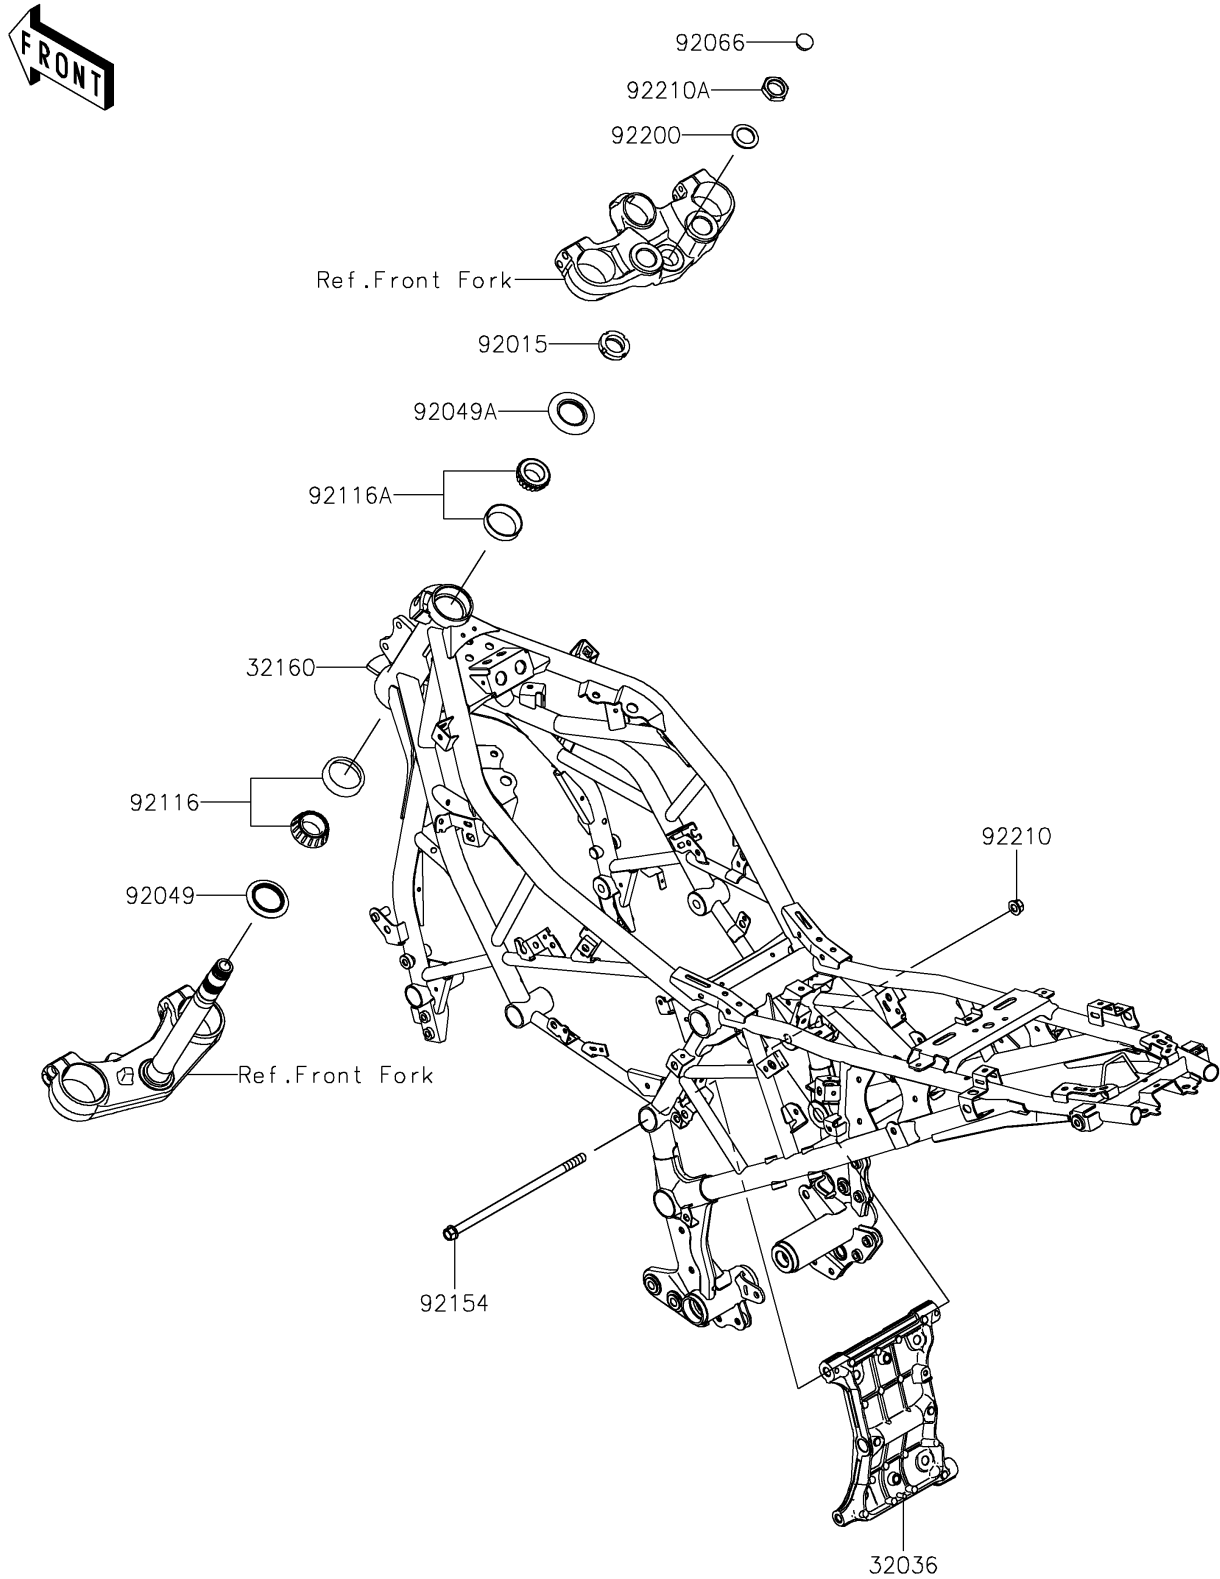

2026 KLE[®] 500 ABS

PARTS DIAGRAM

Frame

F2120

2026 KLE® 500 ABS

PARTS LIST

Frame

ITEM NAME	PART NUMBER	QUANTITY
BRACKET-SWINGARM (Ref # 32036)	32036-0439	1
FRAME-COMP,MAIN,F.S.BLACK (Ref # 32160)	32160-2146-18R	1
NUT,25MM,T=12 (Ref # 92015)	92015-1546	1
SEAL-OIL,XMHE36X52X4J (Ref # 92049)	92049-1162	1
SEAL-OIL,STEERING STEM (Ref # 92049A)	92049-1214	1
PLUG (Ref # 92066)	92066-1306	1
BEARING-ROLLER,HR320/28XJ (Ref # 92116)	92116-1009	1
BEARING-ROLLER,HICAP 32005JR (Ref # 92116A)	92116-1052	1
BOLT,FLANGED,10X231 (Ref # 92154)	92154-3738	1
WASHER,STEERING STEM (Ref # 92200)	92200-0517	1
NUT,LOCK,FLANGED,10MM (Ref # 92210)	92210-1139	1
NUT,STEERING STEM,22MM (Ref # 92210A)	92210-1521	1