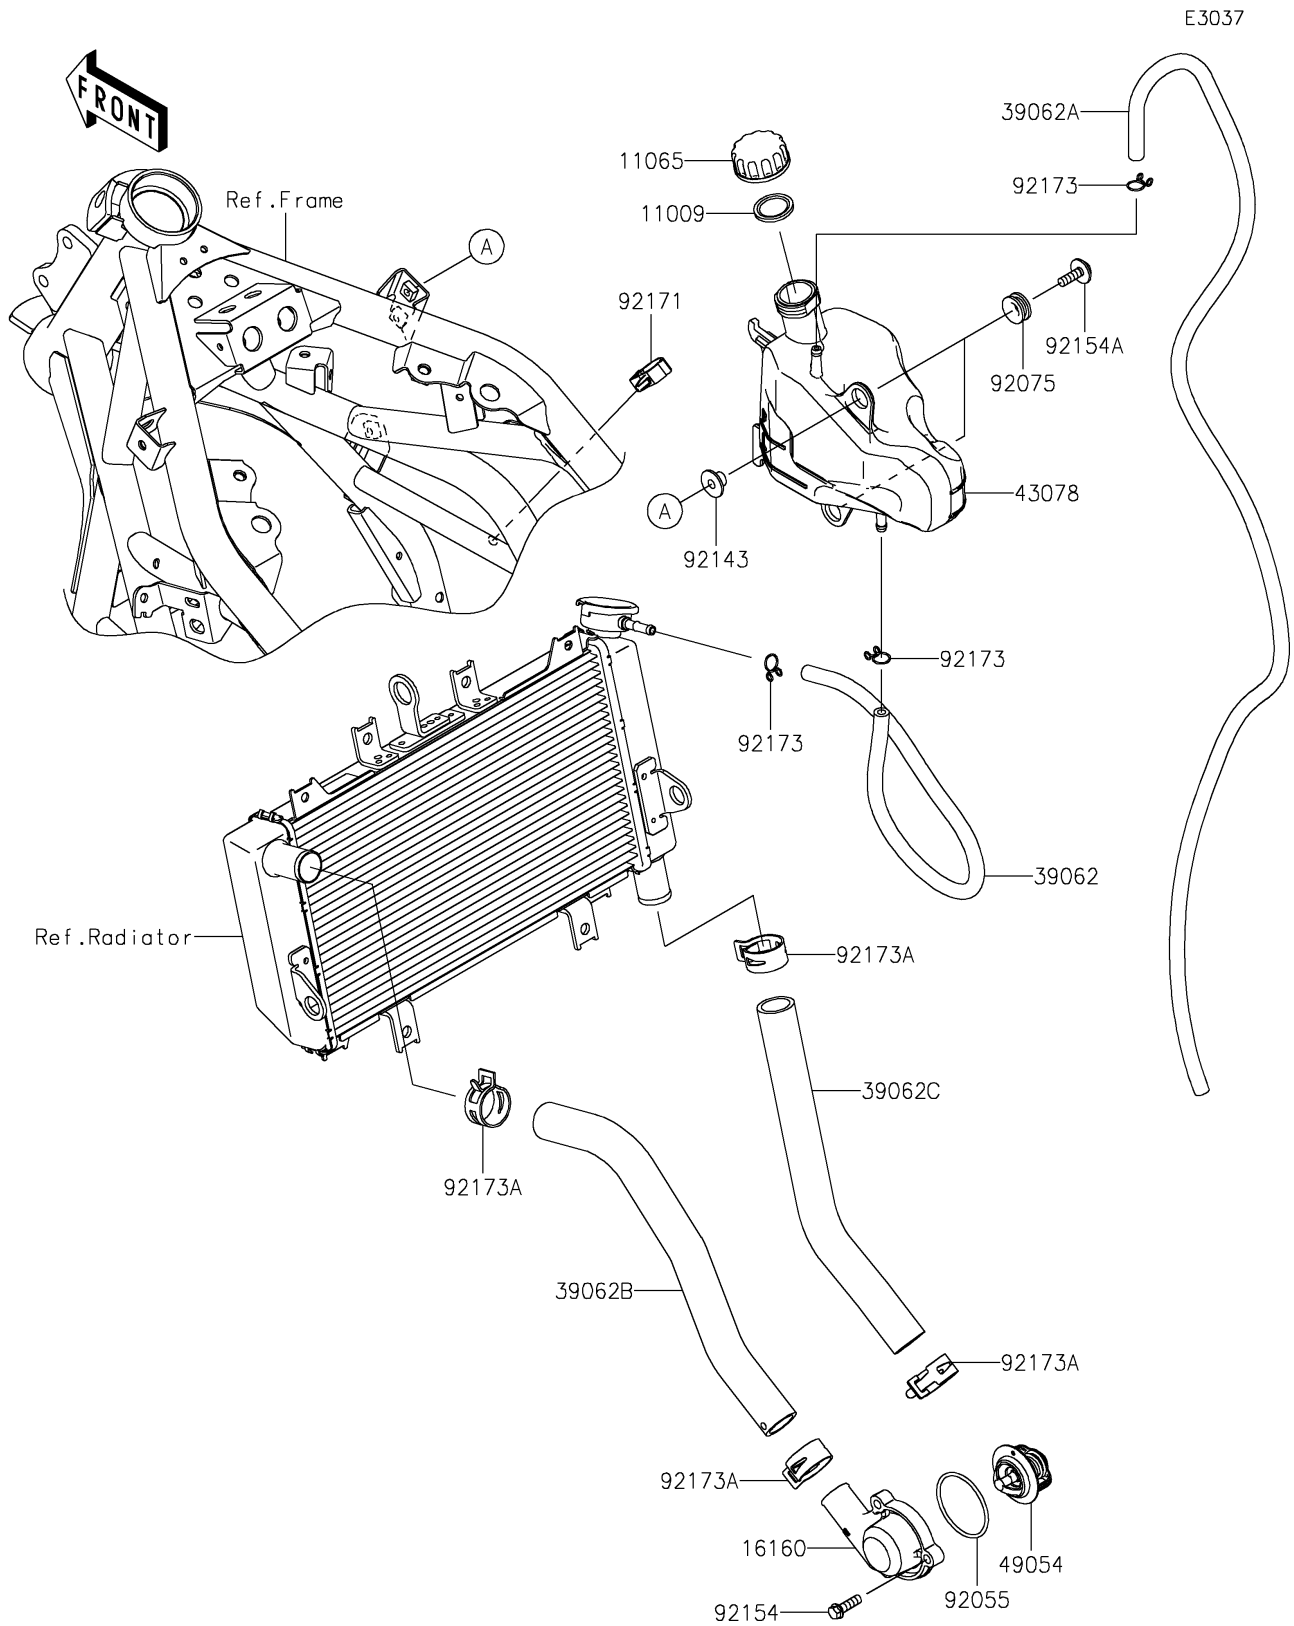

2026 KLE[®] 500 ABS

PARTS DIAGRAM

Water Pipe

2026 KLE[®] 500 ABS

PARTS LIST

Water Pipe

ITEM NAME	PART NUMBER	QUANTITY
GASKET,RESERVOIR TANK CAP (Ref # 11009)	11009-1145	1
CAP (Ref # 11065)	11065-0969	1
BODY,THERMOSTAT (Ref # 16160)	16160-0830	1
HOSE-COOLING,CAP-RESERVOIR (Ref # 39062)	39062-1984	1
HOSE-COOLING,OVER FLOW (Ref # 39062A)	39062-1985	1
HOSE-COOLING,THERMO.-RADIATOR (Ref # 39062B)	39062-1986	1
HOSE-COOLING,RADIATOR-W/PUMP (Ref # 39062C)	39062-1987	1
RESERVOIR (Ref # 43078)	43078-0626	1
THERMOSTAT (Ref # 49054)	49054-0001	1
RING-O,46.7X2.4 (Ref # 92055)	92055-1811	1
DAMPER (Ref # 92075)	92075-1634	2
COLLAR (Ref # 92143)	92143-1962	2
BOLT,FLANGED,6X20 (Ref # 92154)	92154-1778	3
BOLT,6X20 (Ref # 92154A)	92154-2490	2
CLAMP,BRAKE HOSE (Ref # 92171)	92171-0316	1
CLAMP (Ref # 92173)	92173-0050	3
CLAMP (Ref # 92173A)	92173-1688	4