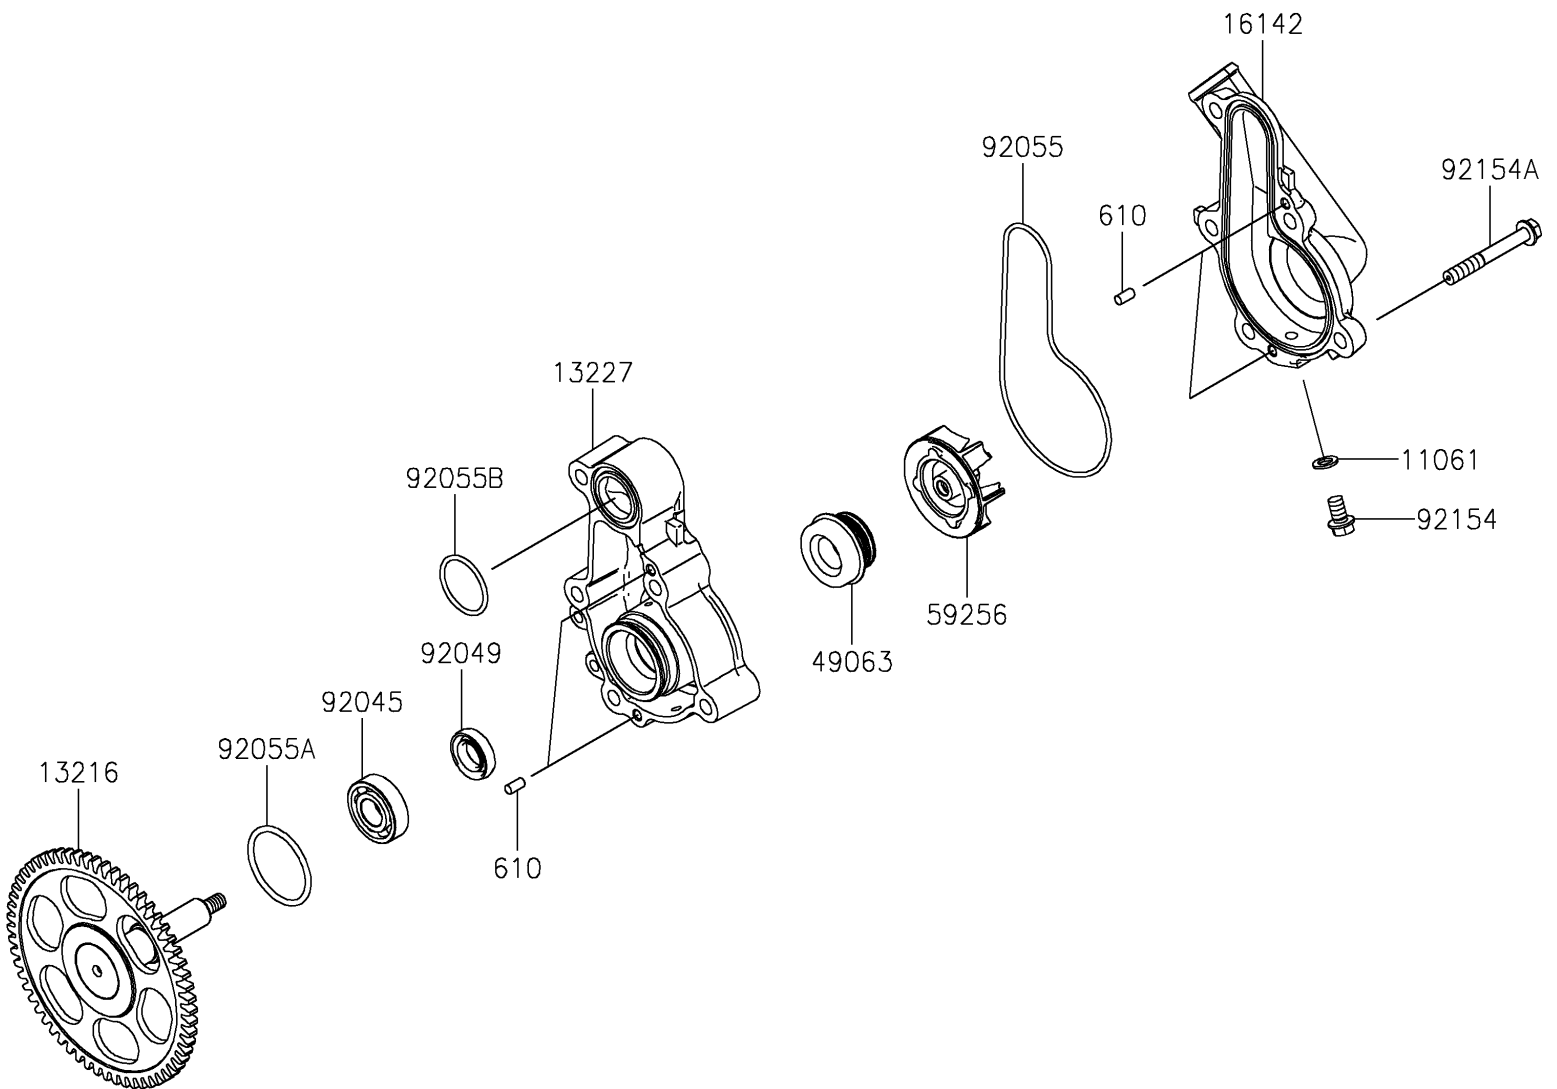

2026 KLE500 ABS

PARTS DIAGRAM

Water Pump

E3031

2026 KLE500 ABS

PARTS LIST

Water Pump

ITEM NAME

PART NUMBER

QUANTITY
