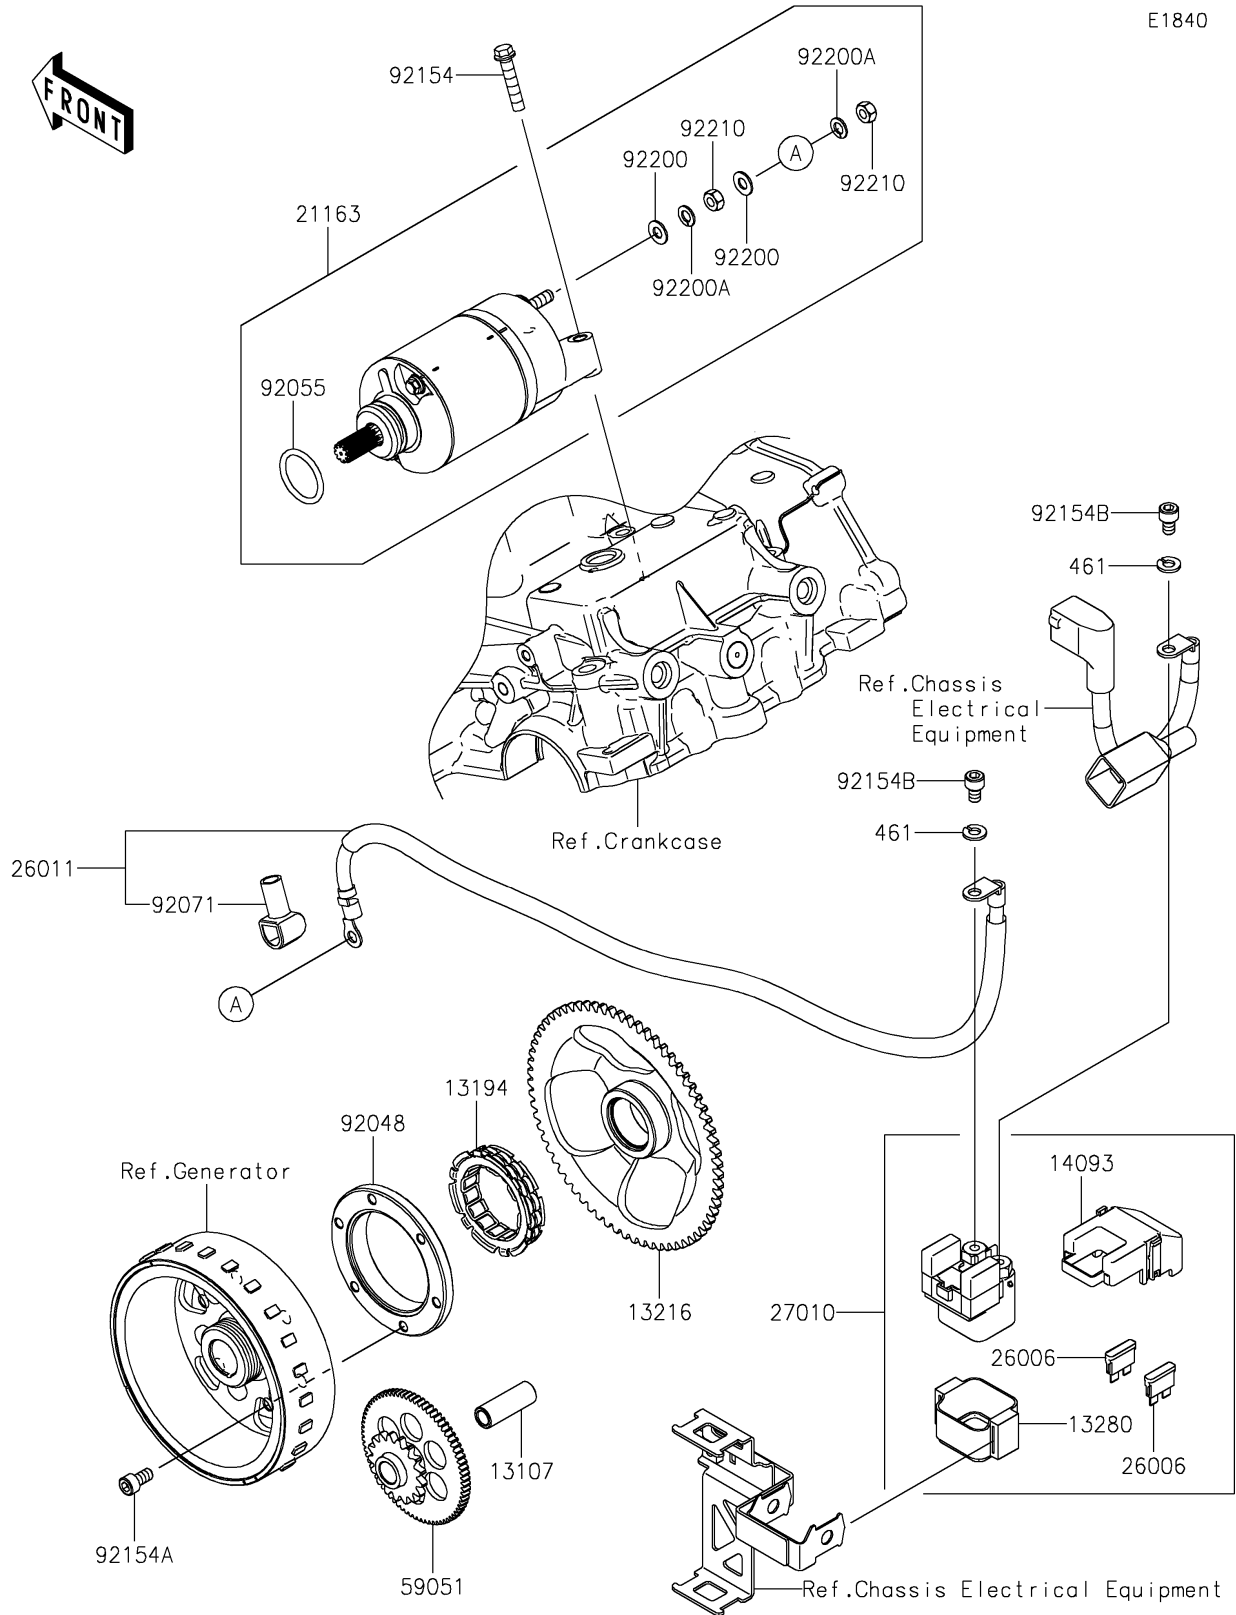

2026 KLE[®] 500 ABS

PARTS DIAGRAM

Starter Motor

2026 KLE[®] 500 ABS

PARTS LIST

Starter Motor

ITEM NAME

PART NUMBER

QUANTITY
