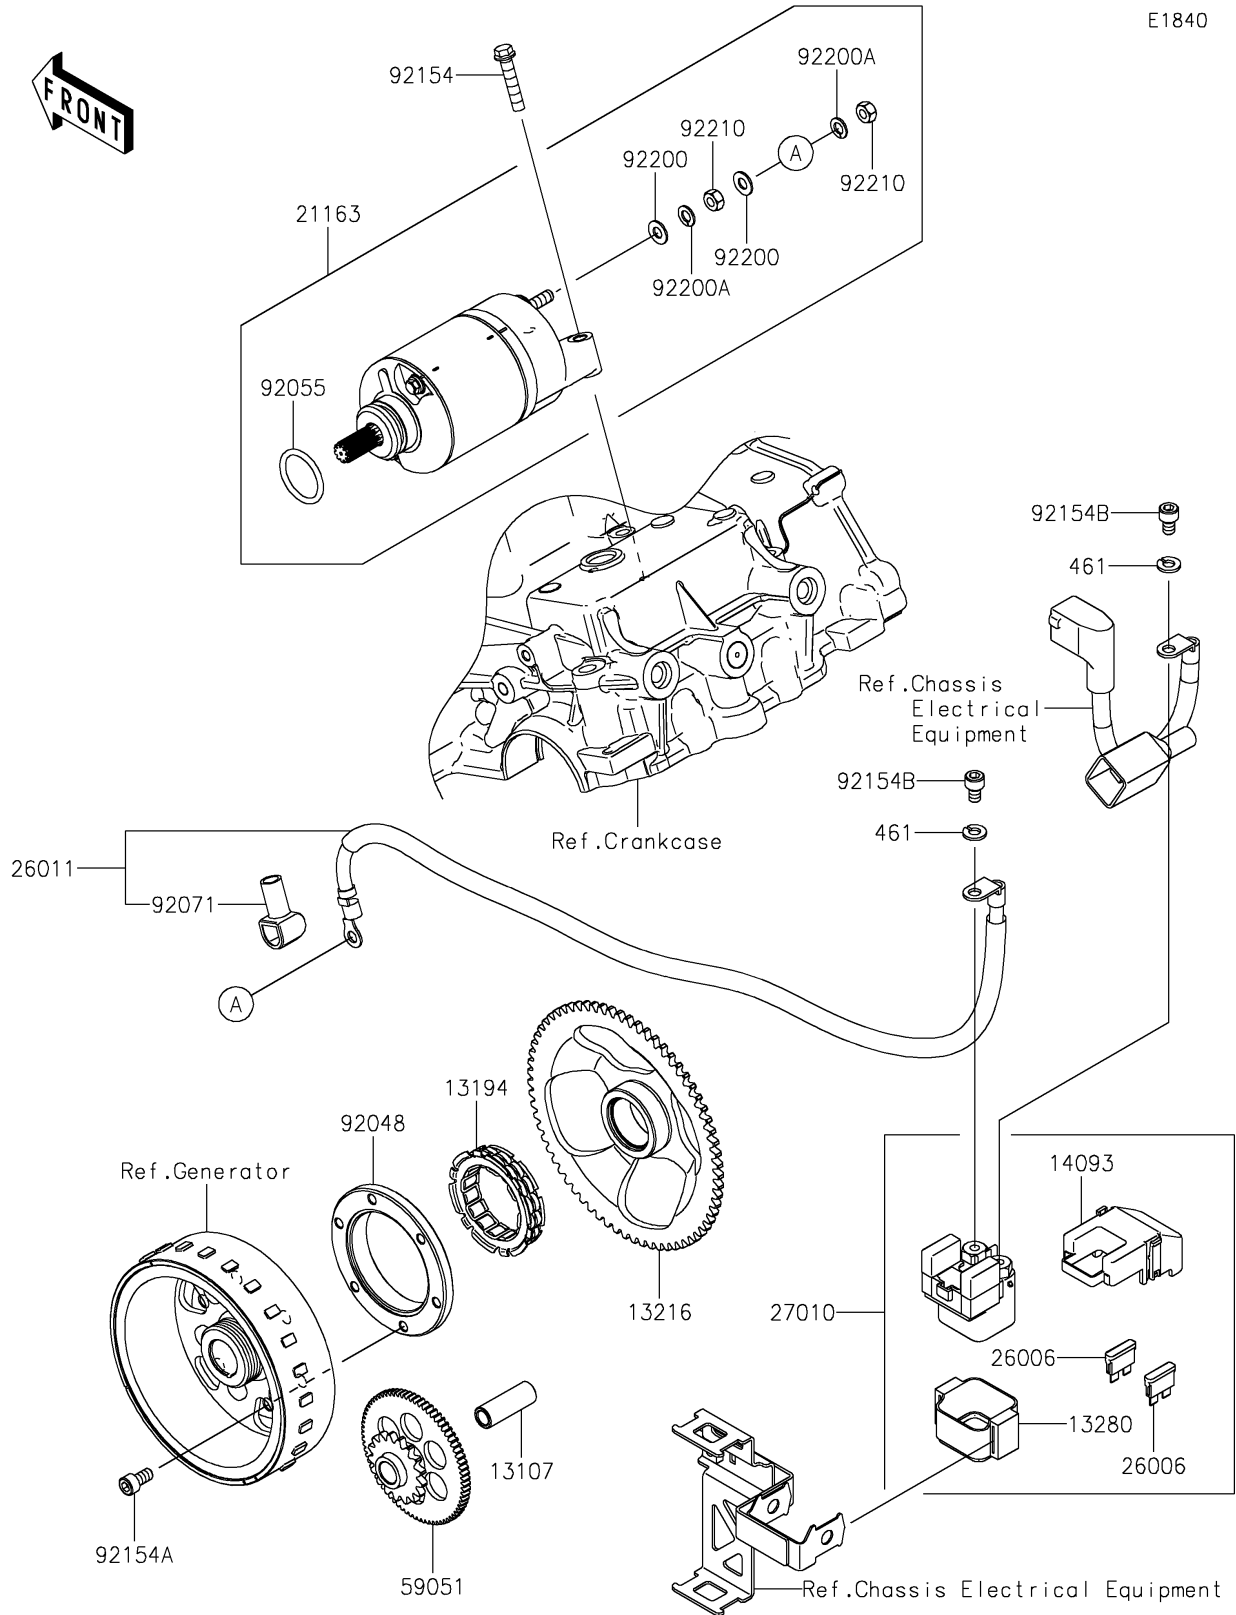

2026 KLE500 ABS

PARTS DIAGRAM

Starter Motor

2026 KLE500 ABS

PARTS LIST

Starter Motor

ITEM NAME	PART NUMBER	QUANTITY
SHAFT,IDLER (Ref # 13107)	13107-0861	1
CLUTCH-ONEWAY (Ref # 13194)	13194-1096	1
GEAR-COMP,ONEWAY CLUTCH,67T (Ref # 13216)	13216-0895	1
HOLDER (Ref # 13280)	13280-0710	1
COVER (Ref # 14093)	14093-0199	1
STARTER-ELECTRIC (Ref # 21163)	21163-0794	1
FUSE,BLADE,30A,GREEN (Ref # 26006)	26006-1006	2
WIRE-LEAD,STARTER (Ref # 26011)	26011-2507	1
SWITCH,MAGNETIC (Ref # 27010)	27010-0948	1
GEAR-SPUR,IDLER (Ref # 59051)	59051-0799	1
RACE (Ref # 92048)	92048-0024	1
RING-O (Ref # 92055)	92055-0822	1
GROMMET (Ref # 92071)	92071-0787	1
BOLT,FLANGED,6X30 (Ref # 92154)	92154-1773	2
BOLT,SOCKET,6X12 (Ref # 92154A)	92154-1889	6
BOLT,SOCKET,6X10 (Ref # 92154B)	92154-4401	2
WASHER (Ref # 92200)	92200-1678	2
WASHER (Ref # 92200A)	92200-1679	2
NUT (Ref # 92210)	92210-1664	2
WASHER-SPRING,6MM (Ref # 461)	461DA0600	2