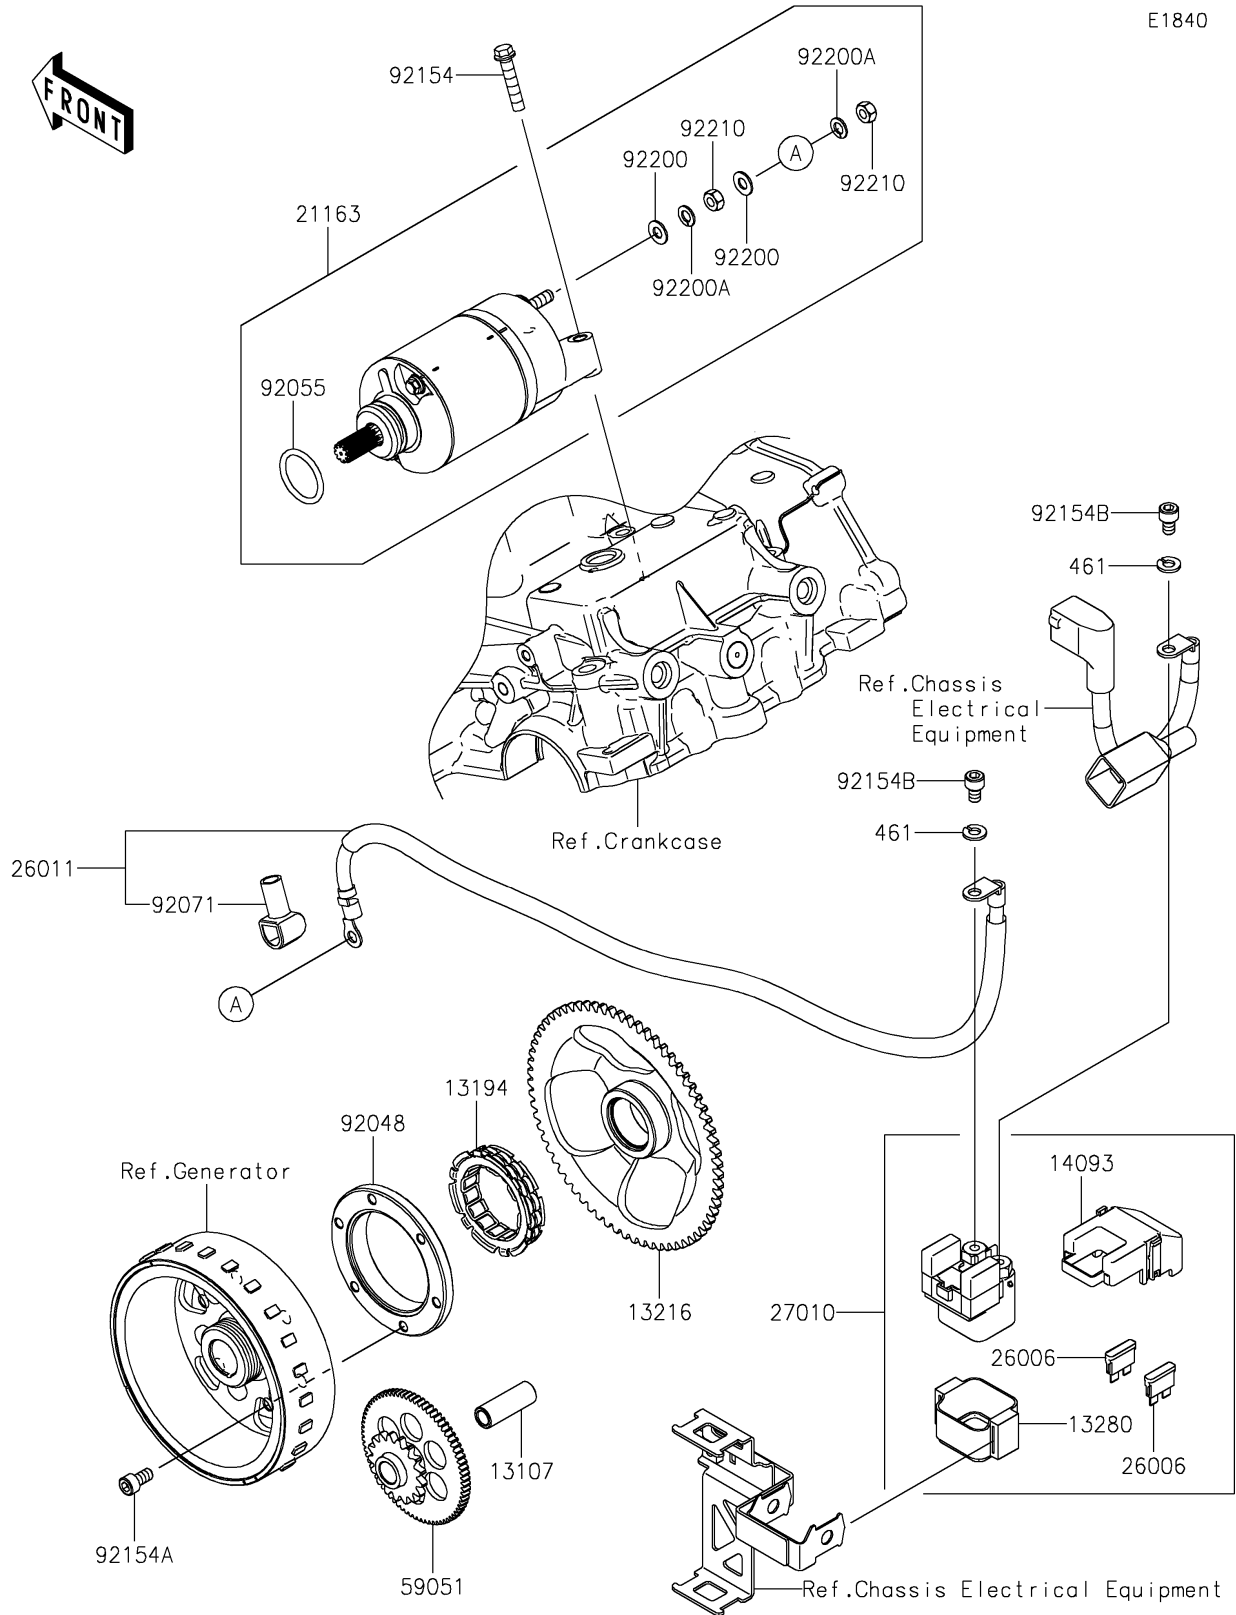

2026 KLE® 500 ABS

PARTS DIAGRAM

Starter Motor