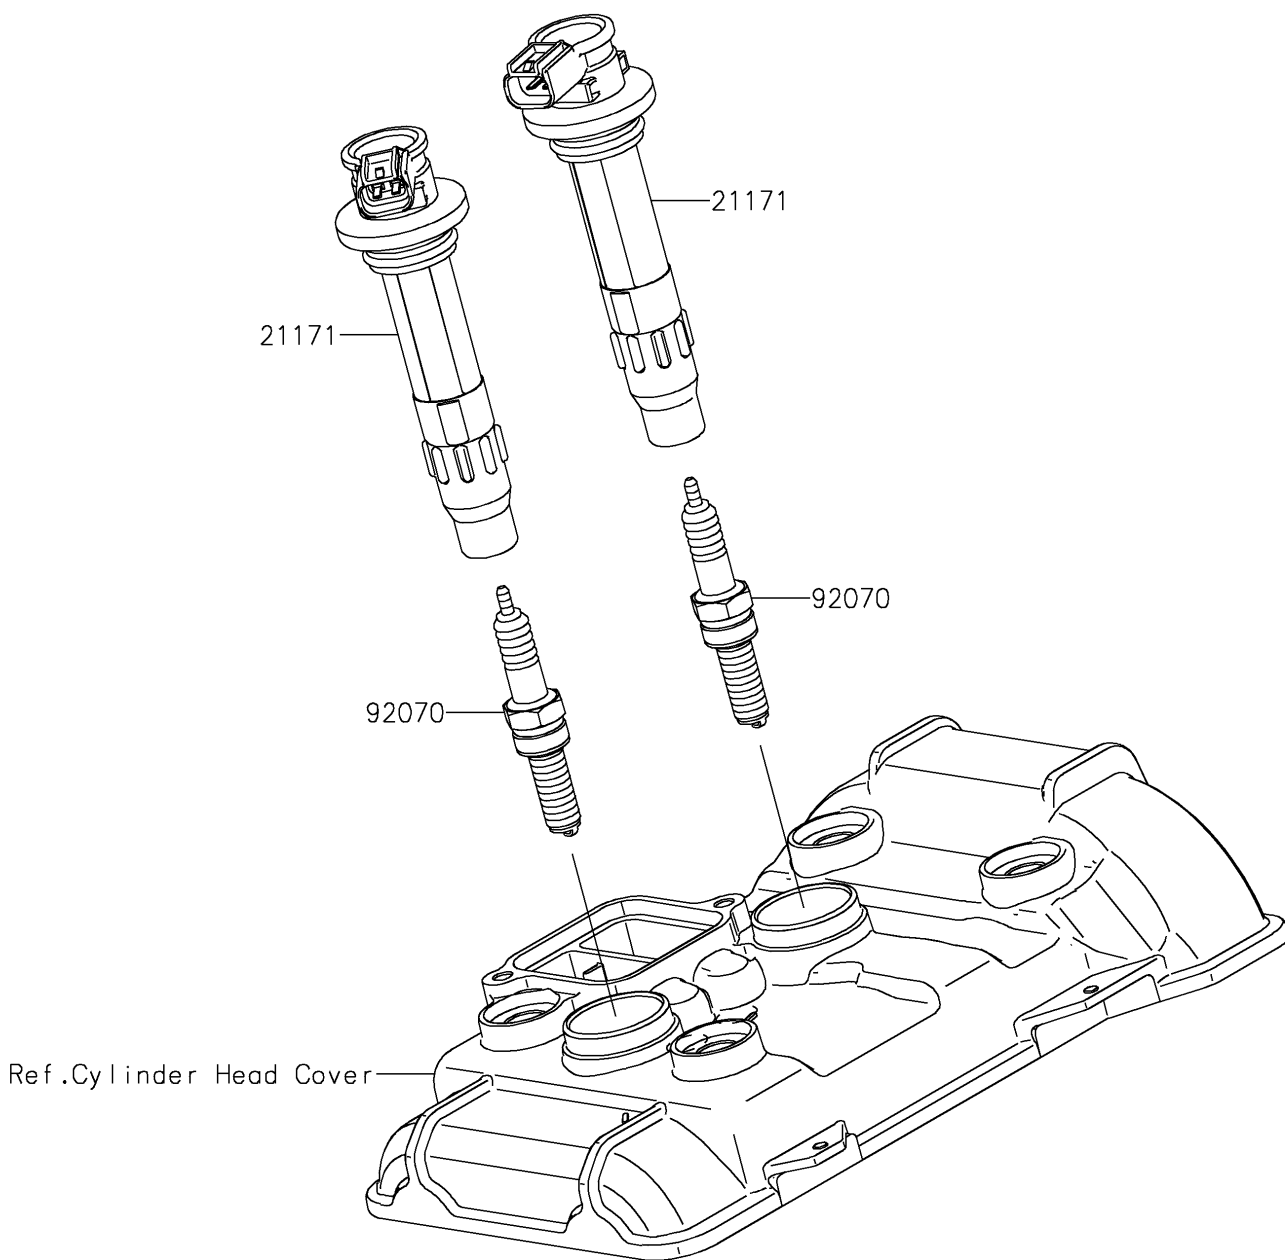

2026 KLE[®] 500 ABS

PARTS DIAGRAM

Ignition System

E1830

2026 KLE[®] 500 ABS

PARTS LIST

Ignition System

ITEM NAME

PART NUMBER

QUANTITY
