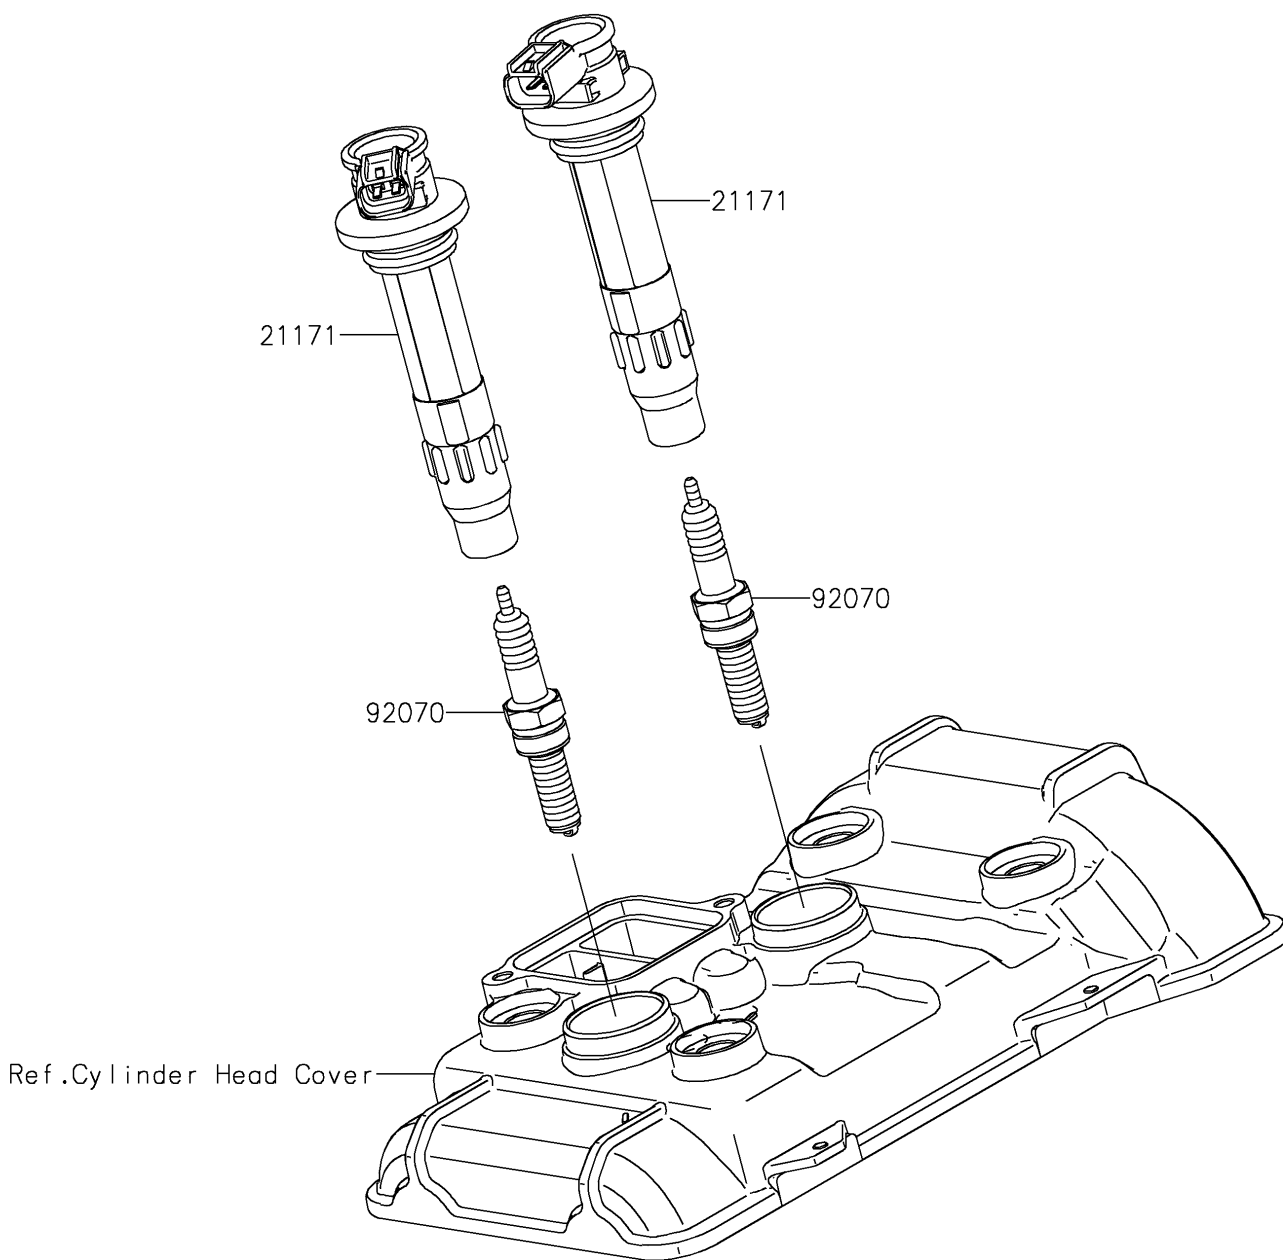

2026 KLE[®] 500 ABS

PARTS DIAGRAM

Ignition System

E1830

2026 KLE[®] 500 ABS

PARTS LIST

Ignition System

ITEM NAME	PART NUMBER	QUANTITY
COIL-ASSY-IGNITION (Ref # 21171)	21171-0751	2
PLUG-SPARK,LMAR9G(NGK) (Ref # 92070)	92070-0716	2