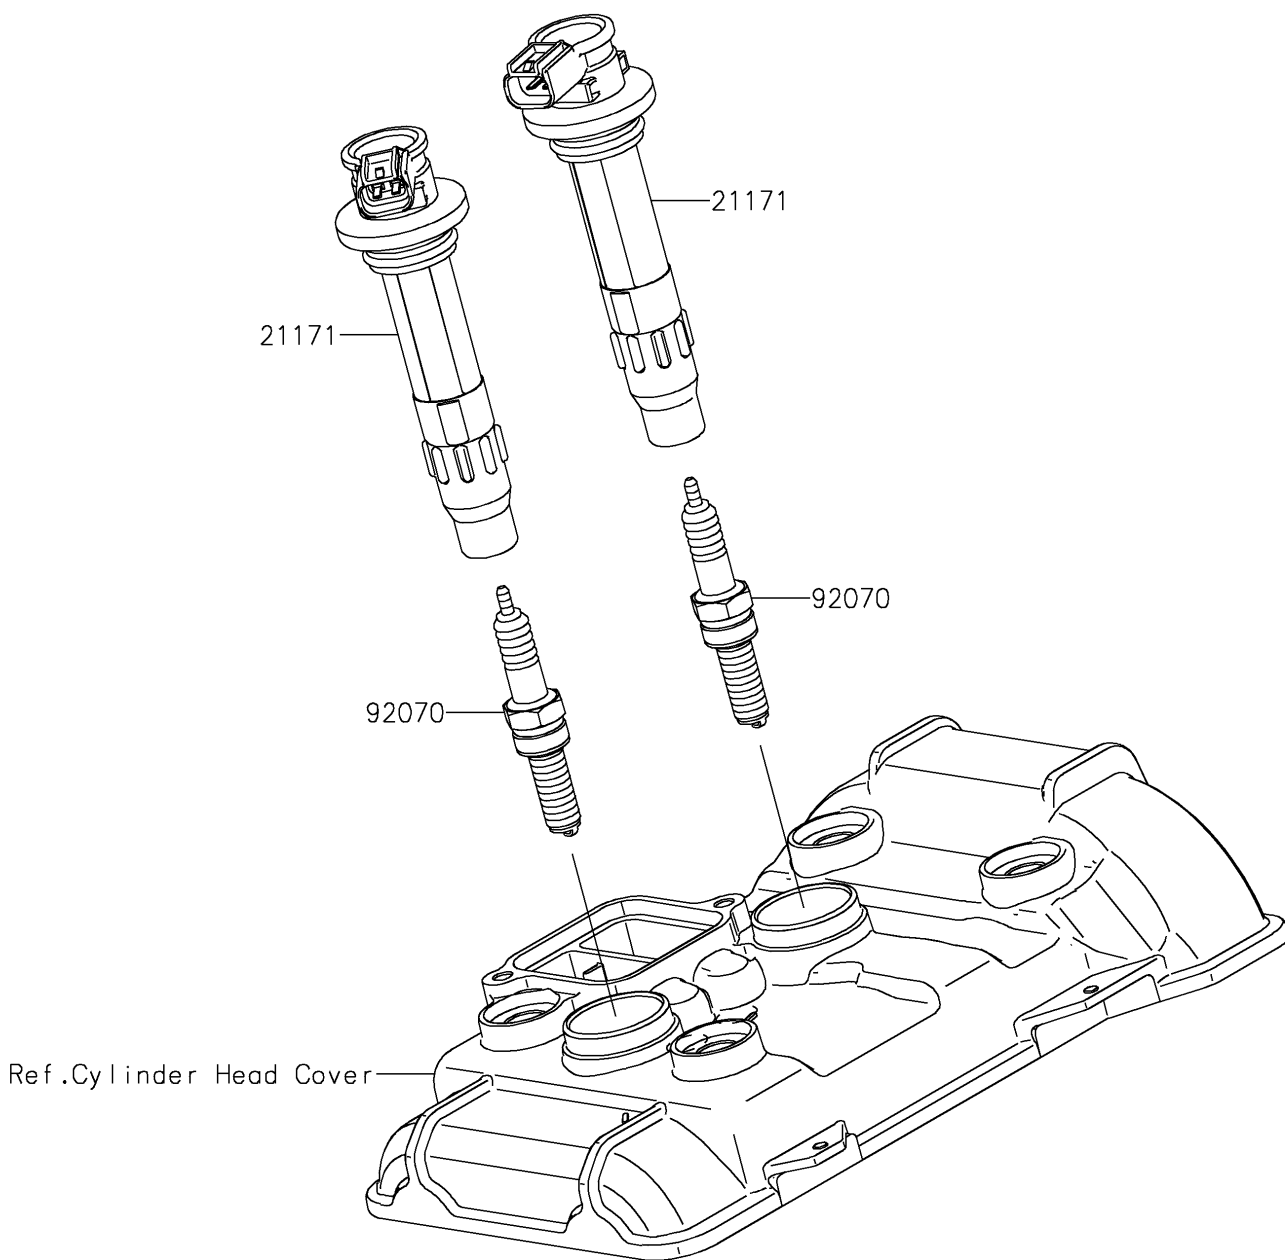

2026 KLE500 ABS

PARTS DIAGRAM

Ignition System

E1830

2026 KLE500 ABS

PARTS LIST

Ignition System

ITEM NAME	PART NUMBER	QUANTITY
COIL-ASSY-IGNITION (Ref # 21171)	21171-0751	2
PLUG-SPARK,LMAR9G(NGK) (Ref # 92070)	92070-0716	2