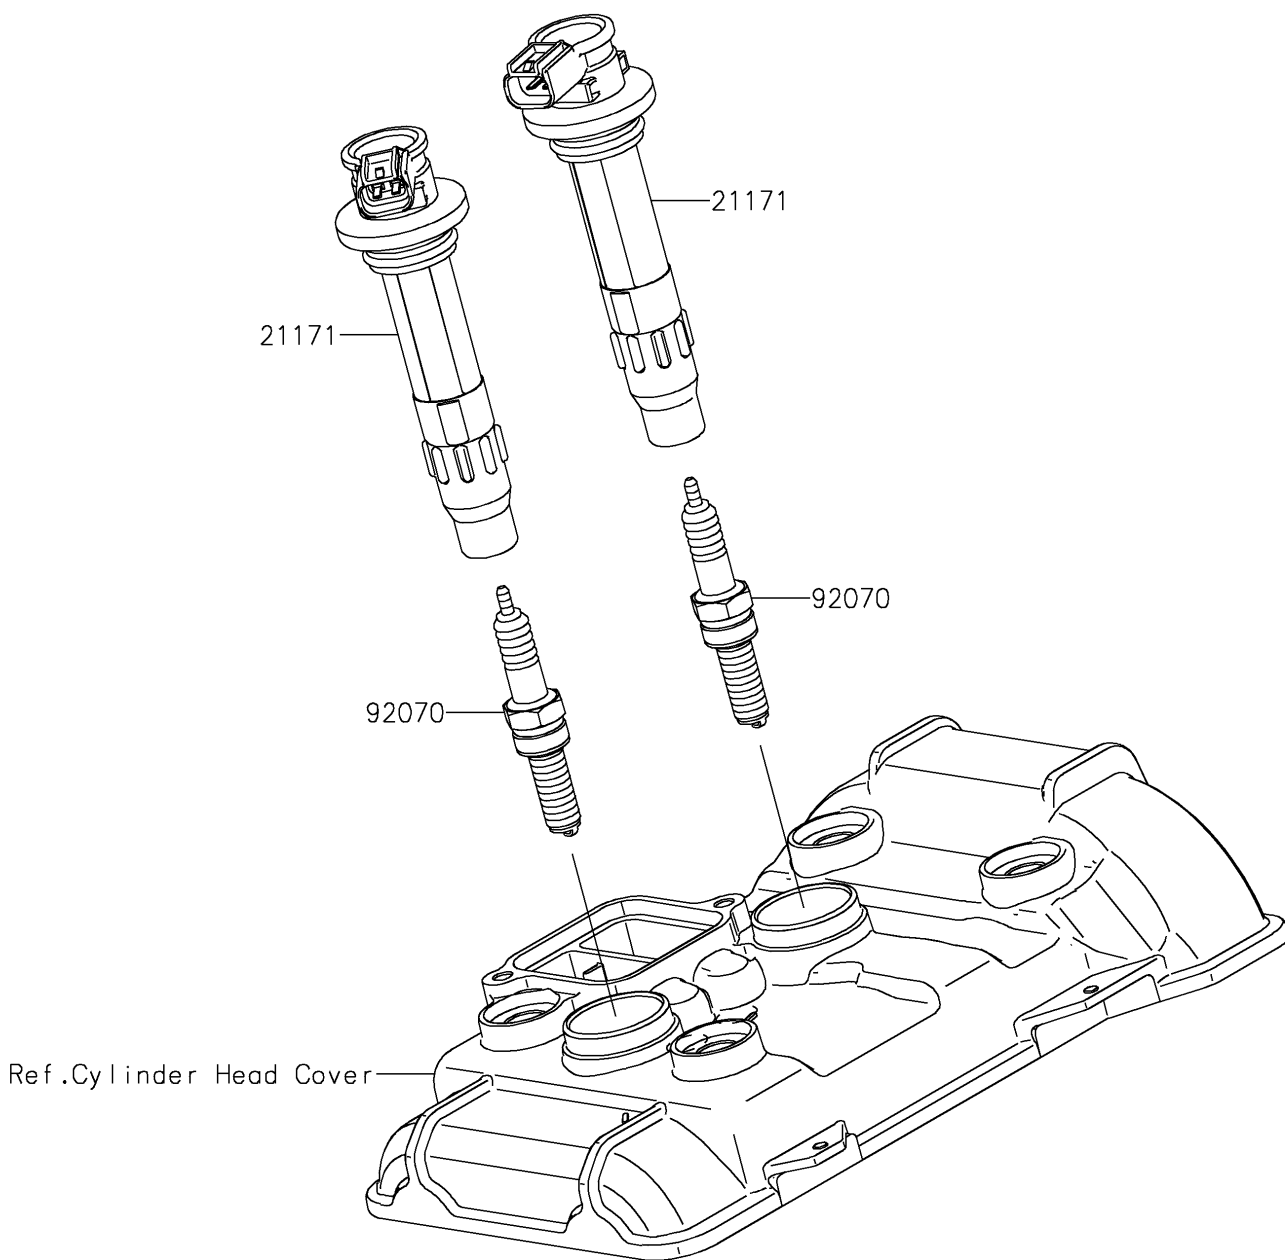

2026 KLE[®] 500 ABS

PARTS DIAGRAM

Ignition System

E1830

2026 KLE[®] 500 ABS

PARTS LIST

Ignition System

ITEM NAME	PART NUMBER	QUANTITY
COIL-ASSY-IGNITION (Ref # 21171)	21171-0751	2
PLUG-SPARK,LMAR9G(NGK) (Ref # 92070)	92070-0716	2