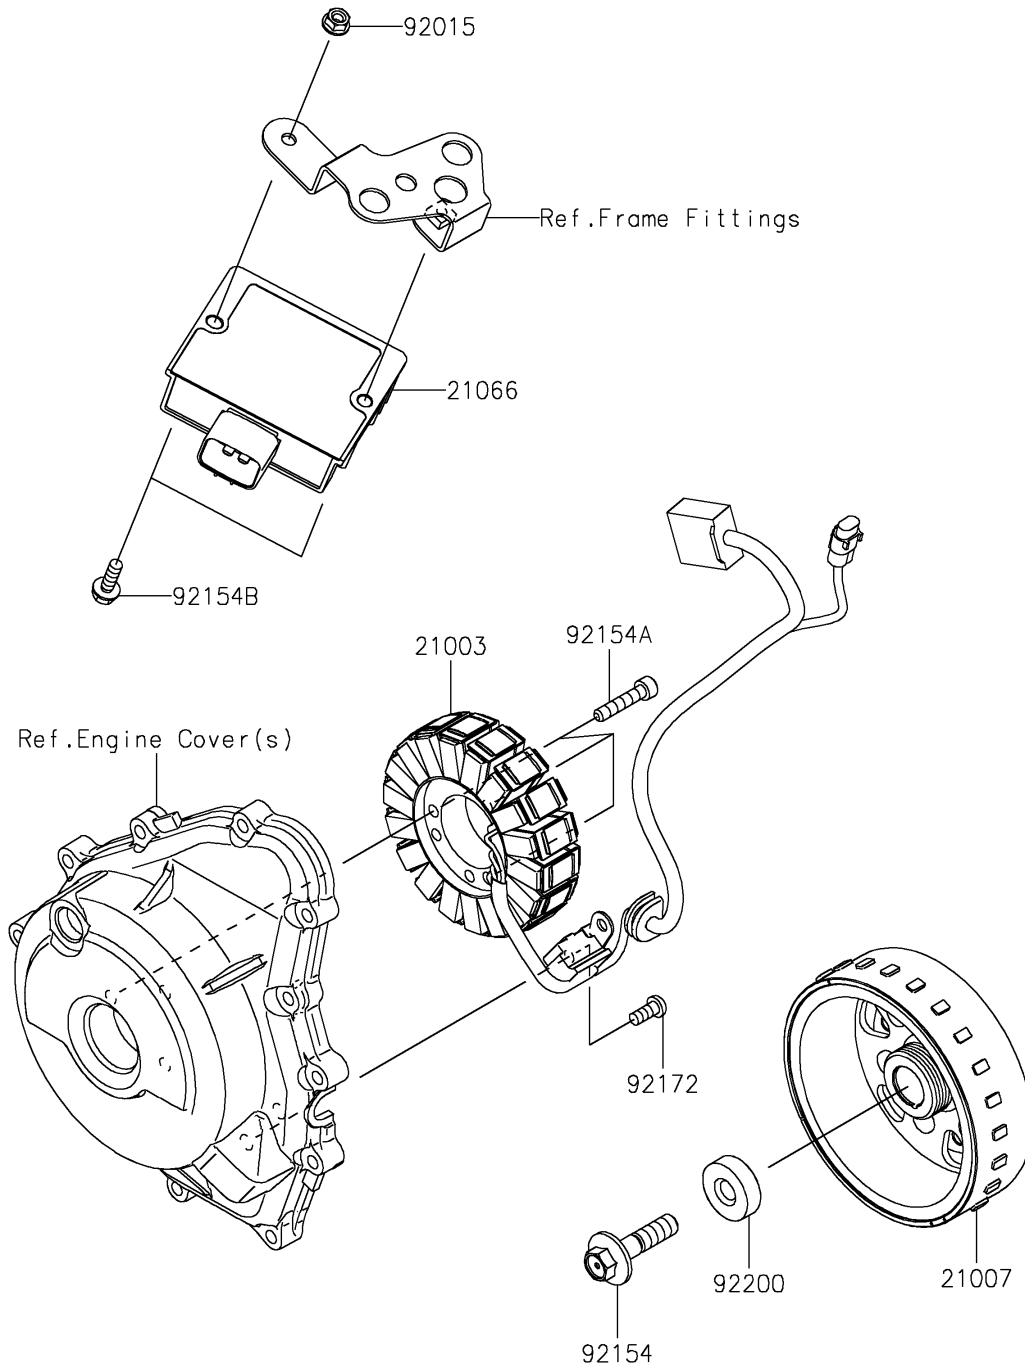

2026 KLE500 ABS

PARTS DIAGRAM

Generator

E1810

2026 KLE500 ABS

PARTS LIST

Generator

ITEM NAME	PART NUMBER	QUANTITY
STATOR (Ref # 21003)	21003-0220	1
ROTOR (Ref # 21007)	21007-0735	1
REGULATOR-VOLTAGE (Ref # 21066)	21066-0761	1
NUT,FLANGED,6MM (Ref # 92015)	92015-1367	1
BOLT,FLANGED,10X40 (Ref # 92154)	92154-2341	1
BOLT,SOCKET,6X30 (Ref # 92154A)	92154-2820	3
BOLT,FLANGED,6X18 (Ref # 92154B)	92154-2896	2
SCREW,6X14 (Ref # 92172)	92172-1212	2
WASHER,10X30X9 (Ref # 92200)	92200-0790	1