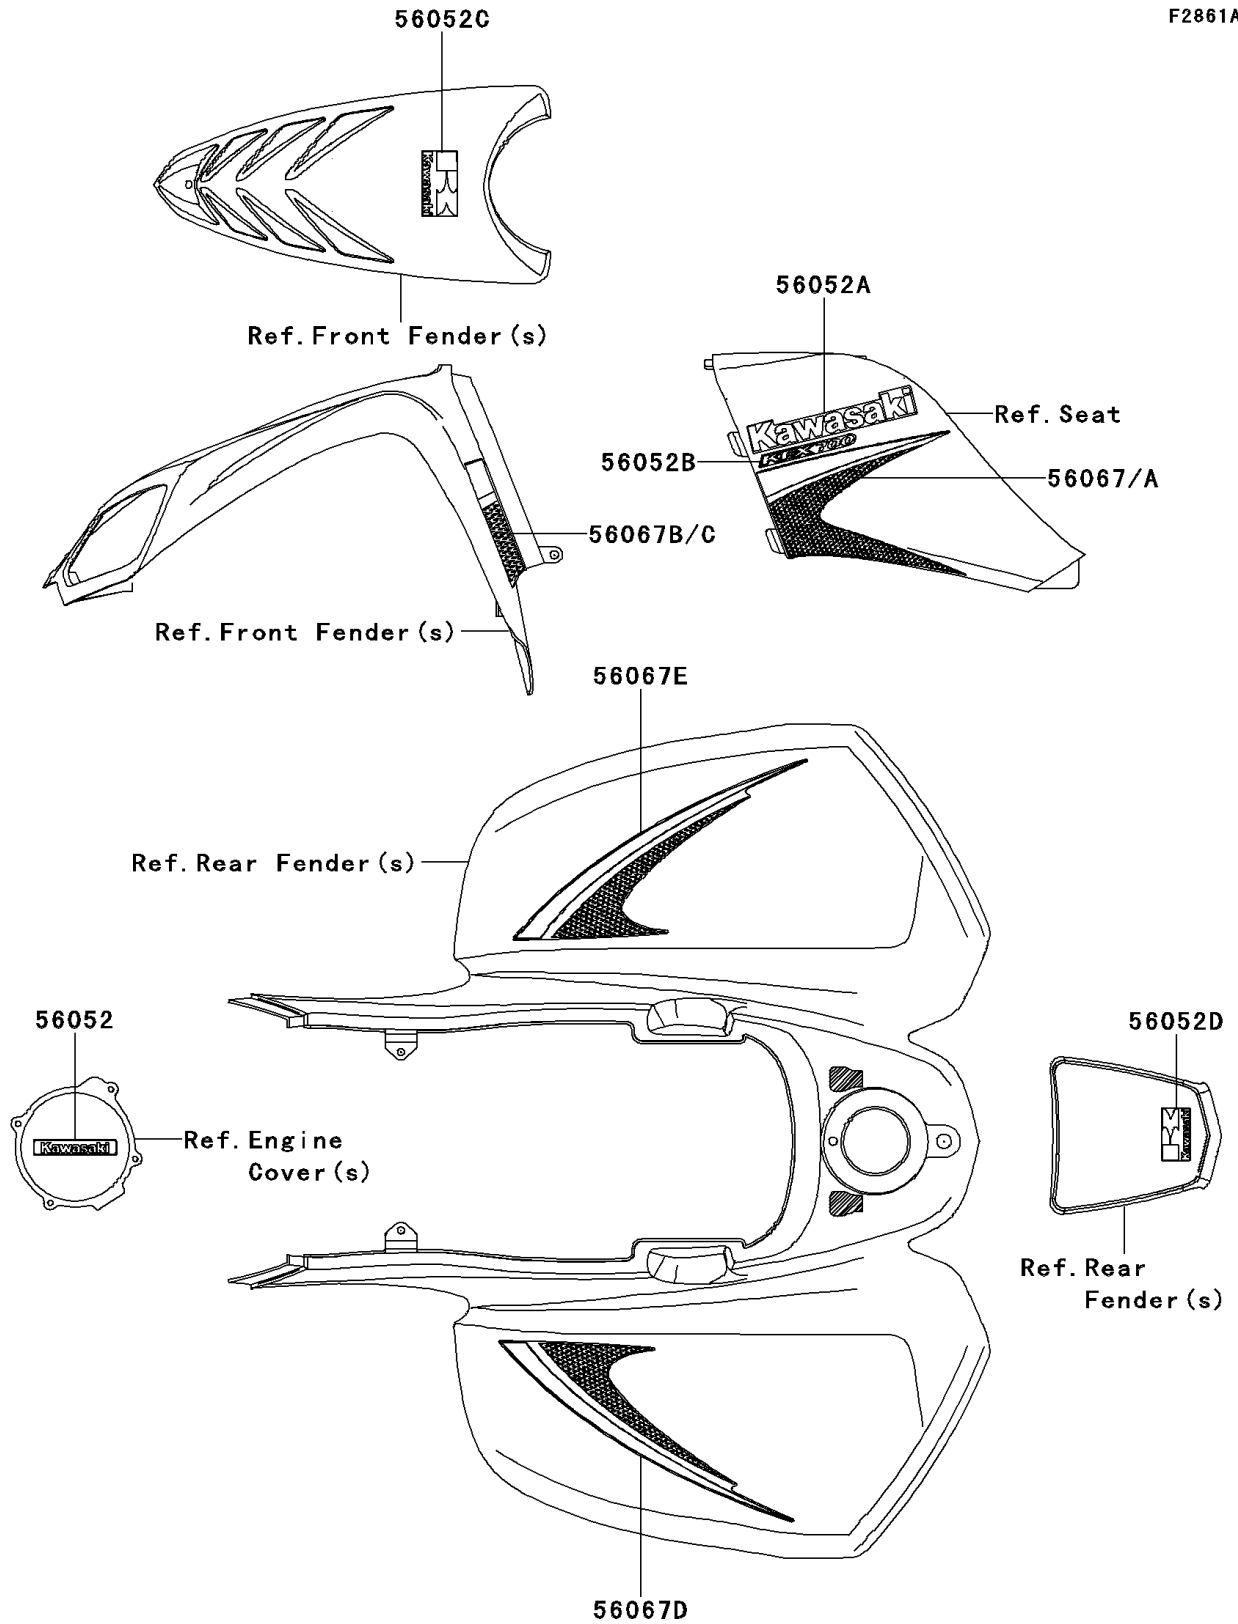

2007 KFX700

PARTS DIAGRAM

Decals(A7F)

F2861A

2007 KFX700

PARTS LIST

Decals(A7F)

Kawasaki

Let the Good Times Roll®

ITEM NAME

PART NUMBER

QUANTITY
