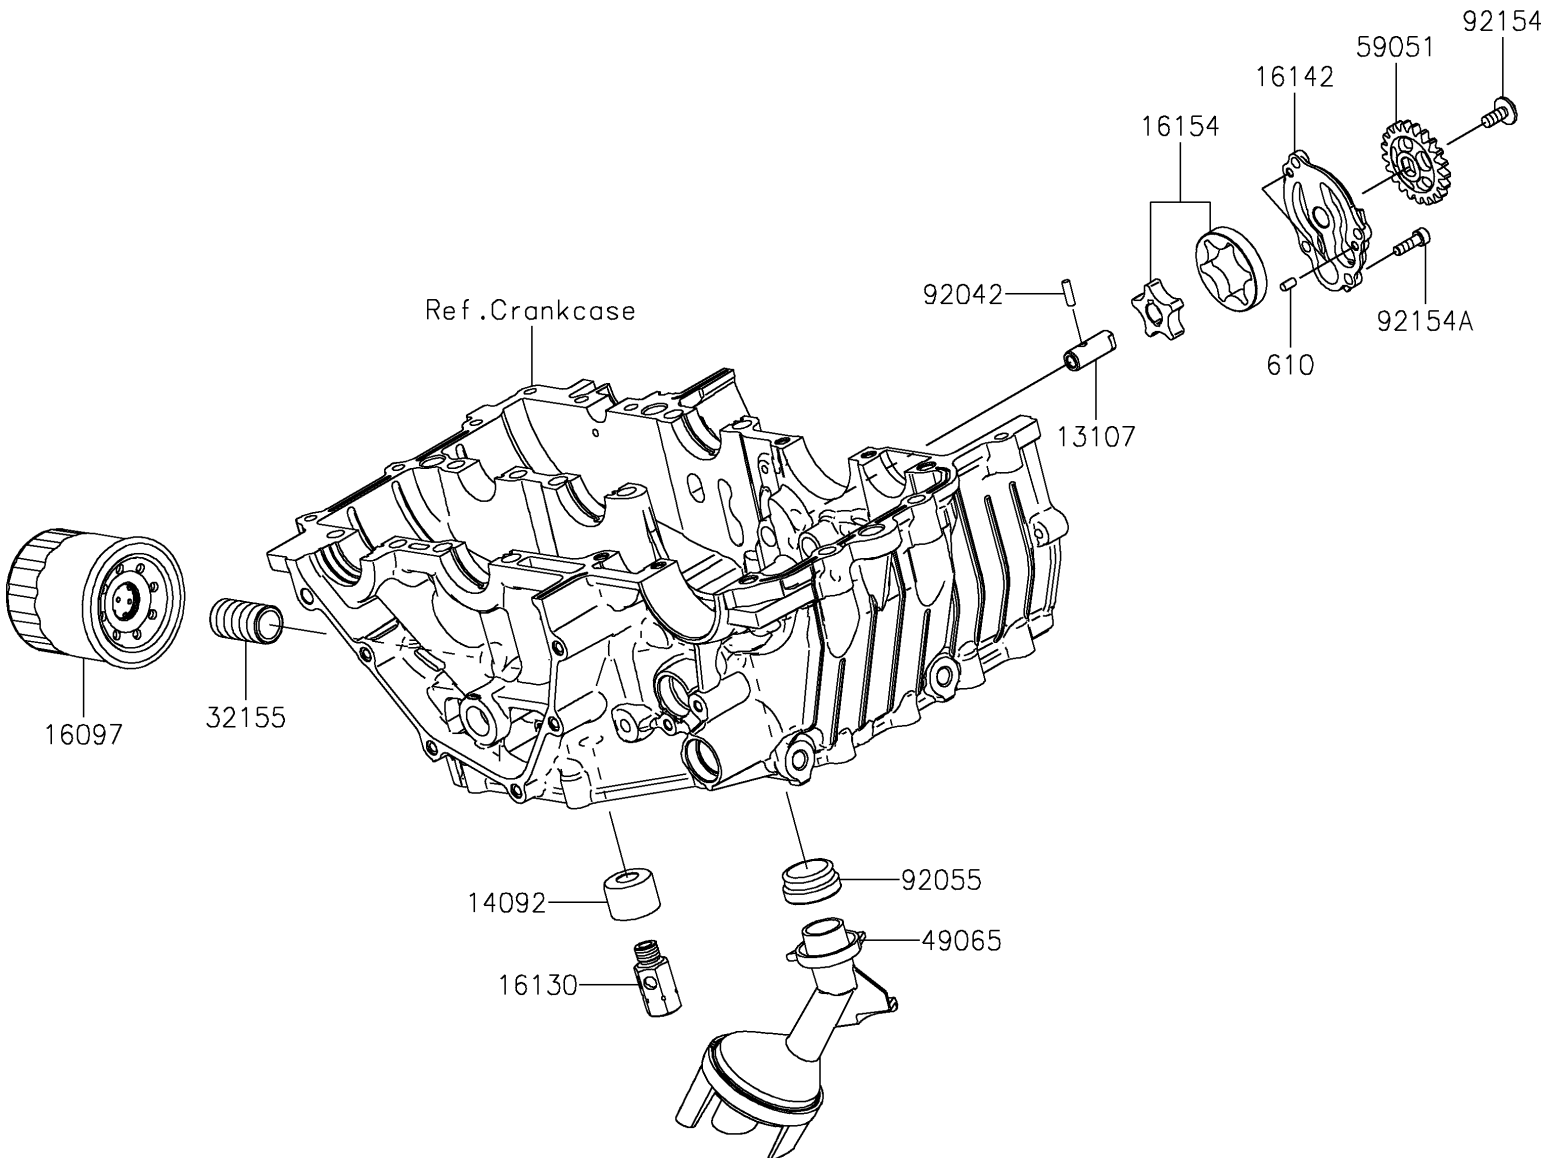

2026 KLE[®] 500 ABS

PARTS DIAGRAM

Oil Pump

E1710

2026 KLE® 500 ABS

PARTS LIST

Oil Pump

ITEM NAME	PART NUMBER	QUANTITY
SHAFT (Ref # 13107)	13107-0905	1
COVER,RELIEF VALVE (Ref # 14092)	14092-1002	1
FILTER-ASSY-OIL (Ref # 16097)	16097-0552	1
VALVE-ASSY-RELIEF (Ref # 16130)	16130-0006	1
COVER-PUMP (Ref # 16142)	16142-0748	1
ROTOR-PUMP (Ref # 16154)	16154-0738	1
PIPE,OIL FILTER (Ref # 32155)	32155-0029	1
FILTER-OIL (Ref # 49065)	49065-0048	1
GEAR-SPUR,OIL PUMP,21T (Ref # 59051)	59051-0797	1
PIN,DOWEL,4X13.8 (Ref # 92042)	92042-030	1
RING-O,OIL FILTER (Ref # 92055)	92055-1354	1
BOLT,SOCKET,6X14 (Ref # 92154)	92154-2731	1
BOLT,SOCKET,5X16 (Ref # 92154A)	92154-2792	4
ROLLER,4X8 (Ref # 610)	610A0408	2