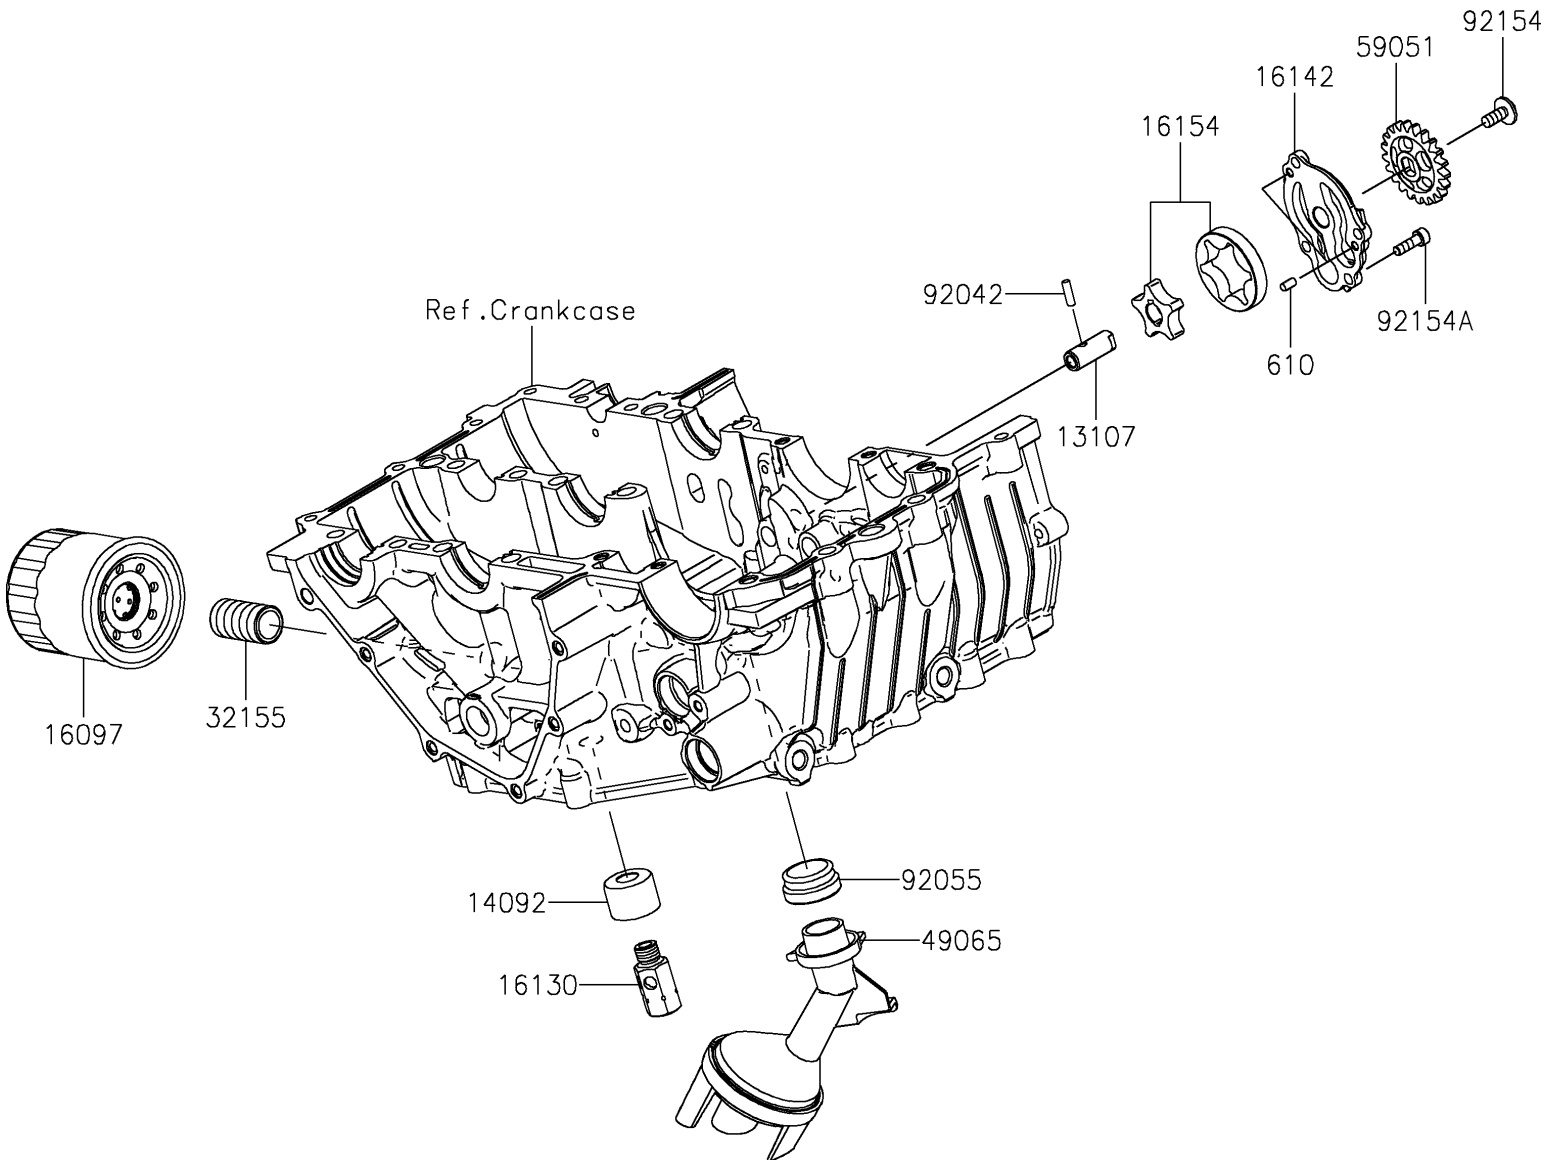

2026 KLE500 ABS

PARTS DIAGRAM

Oil Pump

E1710

2026 KLE500 ABS

PARTS LIST

Oil Pump

ITEM NAME	PART NUMBER	QUANTITY
SHAFT (Ref # 13107)	13107-0905	1
COVER,RELIEF VALVE (Ref # 14092)	14092-1002	1
FILTER-ASSY-OIL (Ref # 16097)	16097-0552	1
VALVE-ASSY-RELIEF (Ref # 16130)	16130-0006	1
COVER-PUMP (Ref # 16142)	16142-0748	1
ROTOR-PUMP (Ref # 16154)	16154-0738	1
PIPE,OIL FILTER (Ref # 32155)	32155-0029	1
FILTER-OIL (Ref # 49065)	49065-0048	1
GEAR-SPUR,OIL PUMP,21T (Ref # 59051)	59051-0797	1
PIN,DOWEL,4X13.8 (Ref # 92042)	92042-030	1
RING-O,OIL FILTER (Ref # 92055)	92055-1354	1
BOLT,SOCKET,6X14 (Ref # 92154)	92154-2731	1
BOLT,SOCKET,5X16 (Ref # 92154A)	92154-2792	4
ROLLER,4X8 (Ref # 610)	610A0408	2