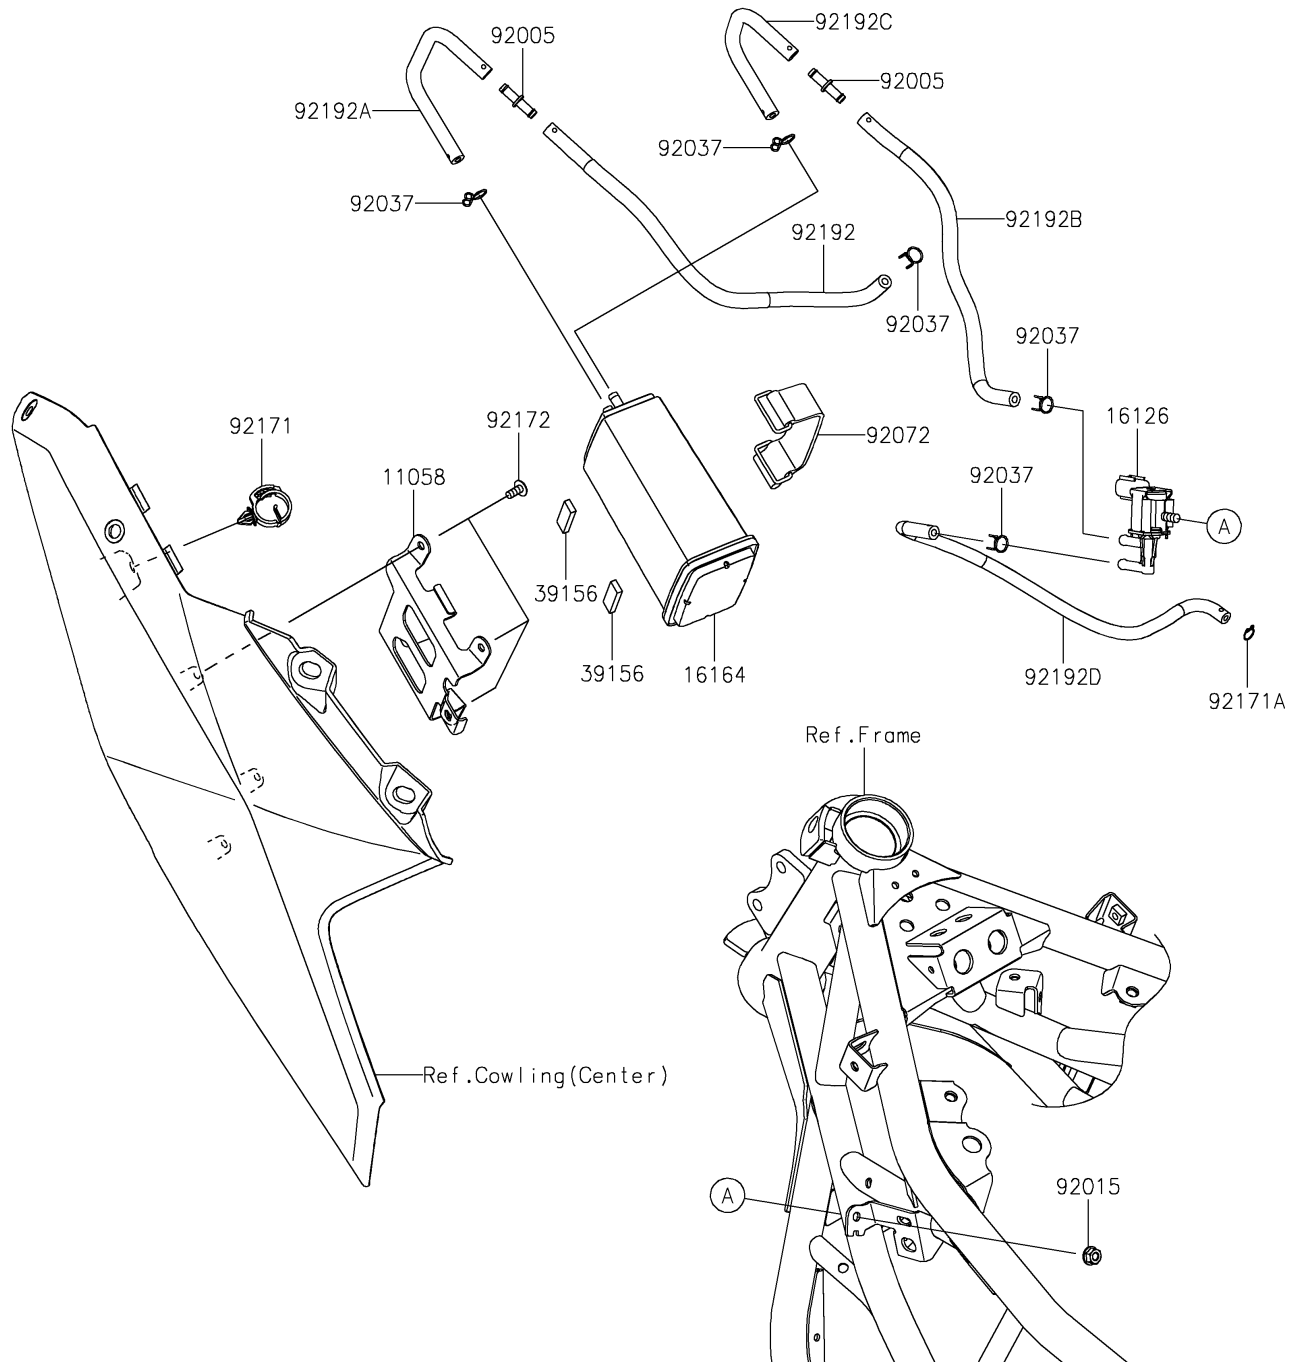

2026 KLE500 ABS

PARTS DIAGRAM

Fuel Evaporative System(CA)

E1650

2026 KLE500 ABS

PARTS LIST

Fuel Evaporative System(CA)

ITEM NAME

PART NUMBER

QUANTITY
