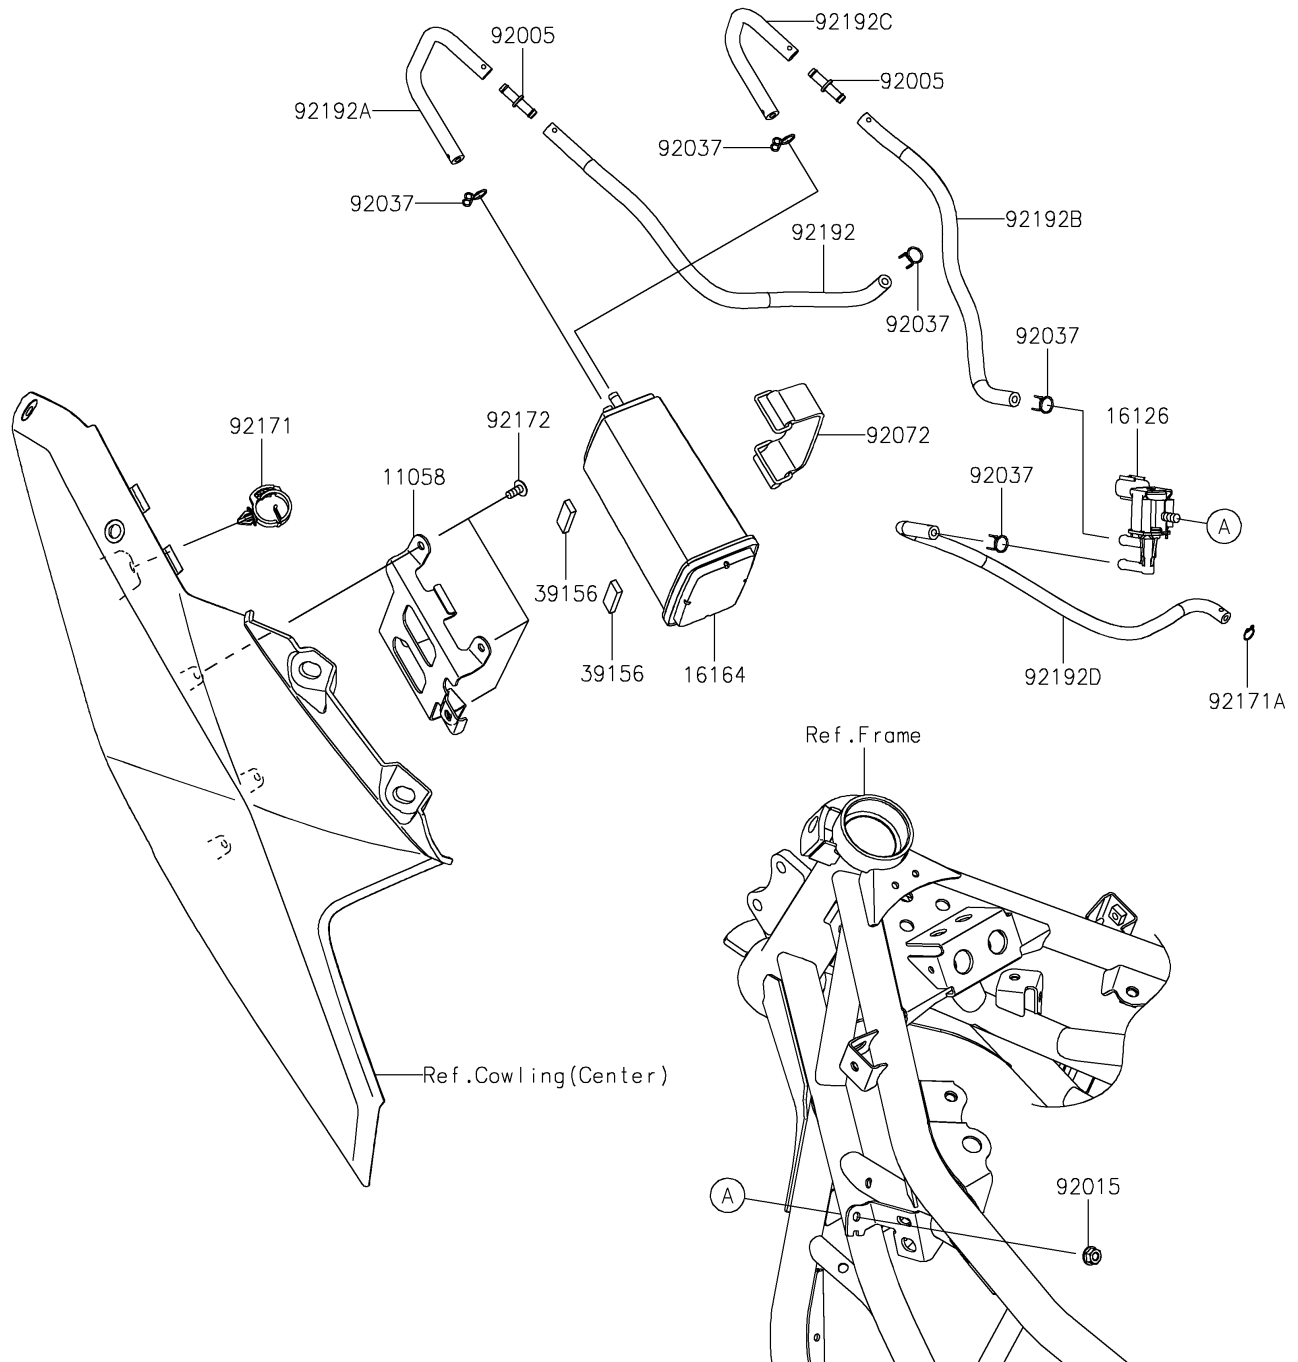

2026 KLE500 ABS

PARTS DIAGRAM

Fuel Evaporative System(CA)

E1650

2026 KLE500 ABS

PARTS LIST

Fuel Evaporative System(CA)

ITEM NAME	PART NUMBER	QUANTITY
BRACKET (Ref # 11058)	11058-2743	1
VALVE,SOLENOID (Ref # 16126)	16126-0705	1
CANISTER (Ref # 16164)	16164-0012	1
PAD,10X30X4 (Ref # 39156)	39156-0927	2
FITTING (Ref # 92005)	92005-0721	2
NUT,FLANGED,6MM,BLACK (Ref # 92015)	92015-1233	1
CLAMP,TUBE (Ref # 92037)	92037-147	5
BAND,CANISTER (Ref # 92072)	92072-0922	1
CLAMP,20MM DIA. (Ref # 92171)	92171-0069	1
CLAMP (Ref # 92171A)	92171-0573	1
SCREW,5X12 (Ref # 92172)	92172-0821	3
TUBE,TANK-FITTING(CANISTER) (Ref # 92192)	92192-2841	1
TUBE,FITTING(TANK)-CANISTER (Ref # 92192A)	92192-2842	1
TUBE,VALVE-FITTING(CANISTER) (Ref # 92192B)	92192-2843	1
TUBE,FITTING(VALVE)-CANISTER (Ref # 92192C)	92192-2844	1
TUBE,VALVE-THROTTLE (Ref # 92192D)	92192-2847	1