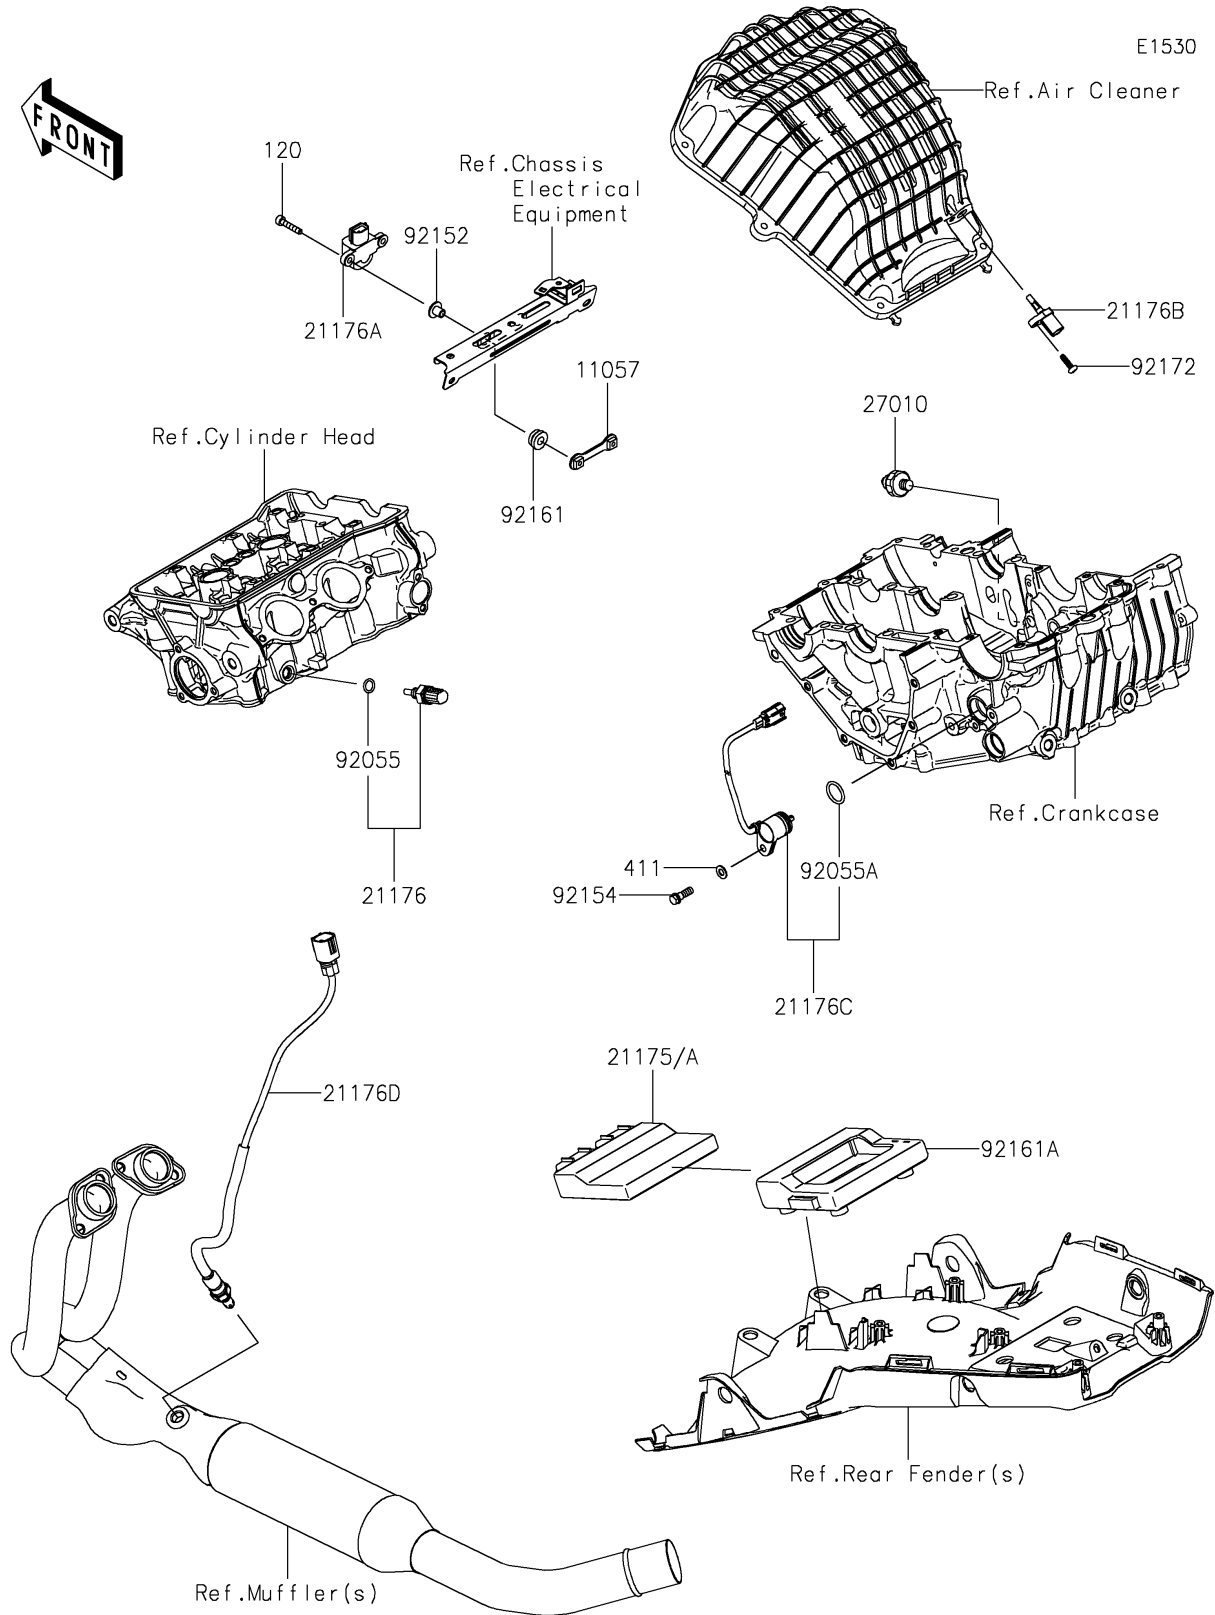

2026 KLE[®] 500 ABS

PARTS DIAGRAM

Fuel Injection

2026 KLE[®] 500 ABS

PARTS LIST

Fuel Injection

ITEM NAME	PART NUMBER	QUANTITY
BRACKET,VEHICLE DOWN (Ref # 11057)	11057-0287	1
CONTROL UNIT-ELECTRONIC (Ref # 21175)	21175-2201	1
CONTROL UNIT-ELECTRONIC (Ref # 21175A)	21175-2202	1
SENSOR,WATER TEMP (Ref # 21176)	21176-0009	1
SENSOR,VEHICLE-DOWN (Ref # 21176A)	21176-0026	1
SENSOR,AIR TEMPERATURE (Ref # 21176B)	21176-0048	1
SENSOR,GEAR POSITION (Ref # 21176C)	21176-0852	1
SENSOR,OXYGEN (Ref # 21176D)	21176-1252	1
SWITCH,OIL PRESSURE (Ref # 27010)	27010-1313	1
RING-O,9.5X1.9 (Ref # 92055)	92055-0016	1
RING-O (Ref # 92055A)	92055-0917	1
COLLAR (Ref # 92152)	92152-1592	2
BOLT (Ref # 92154)	92154-3764	1
DAMPER (Ref # 92161)	92161-1187	2
DAMPER,ECU (Ref # 92161A)	92161-1854	1
SCREW,TAPPING,5X16 (Ref # 92172)	92172-0790	1
BOLT-SOCKET,5X25 (Ref # 120)	120CA0525	2
WASHER-PLAIN,6MM (Ref # 411)	411AA0600	1