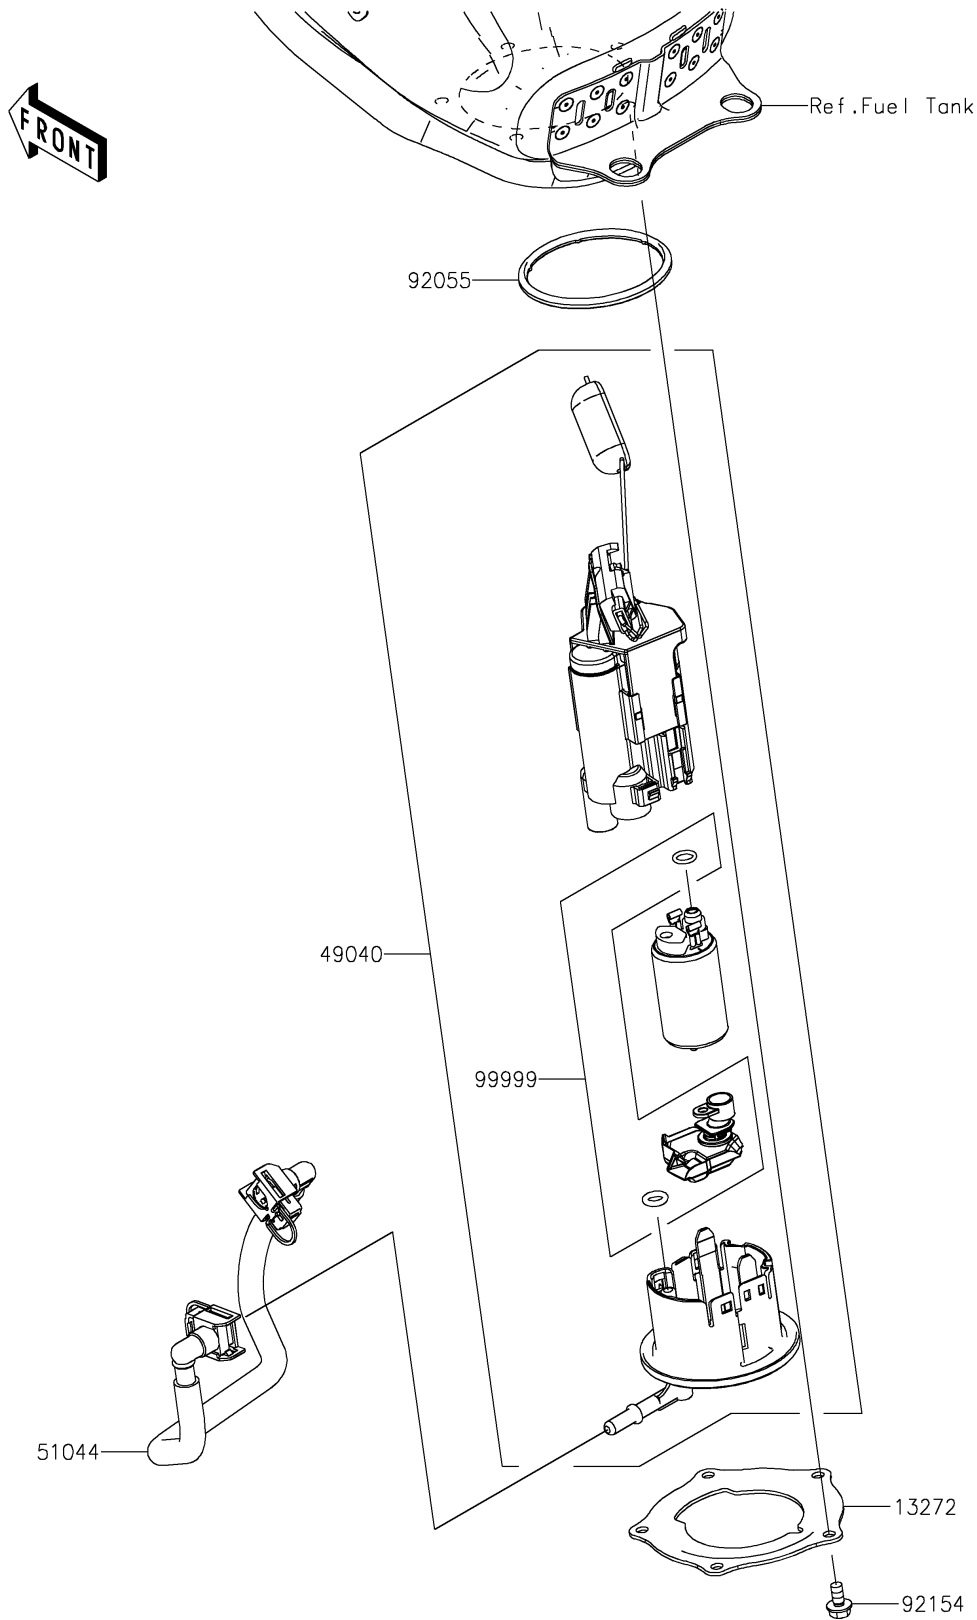

2026 KLE[®] 500 ABS

PARTS DIAGRAM

Fuel Pump

E1520

2026 KLE[®] 500 ABS

PARTS LIST

Fuel Pump

ITEM NAME

PART NUMBER

QUANTITY
