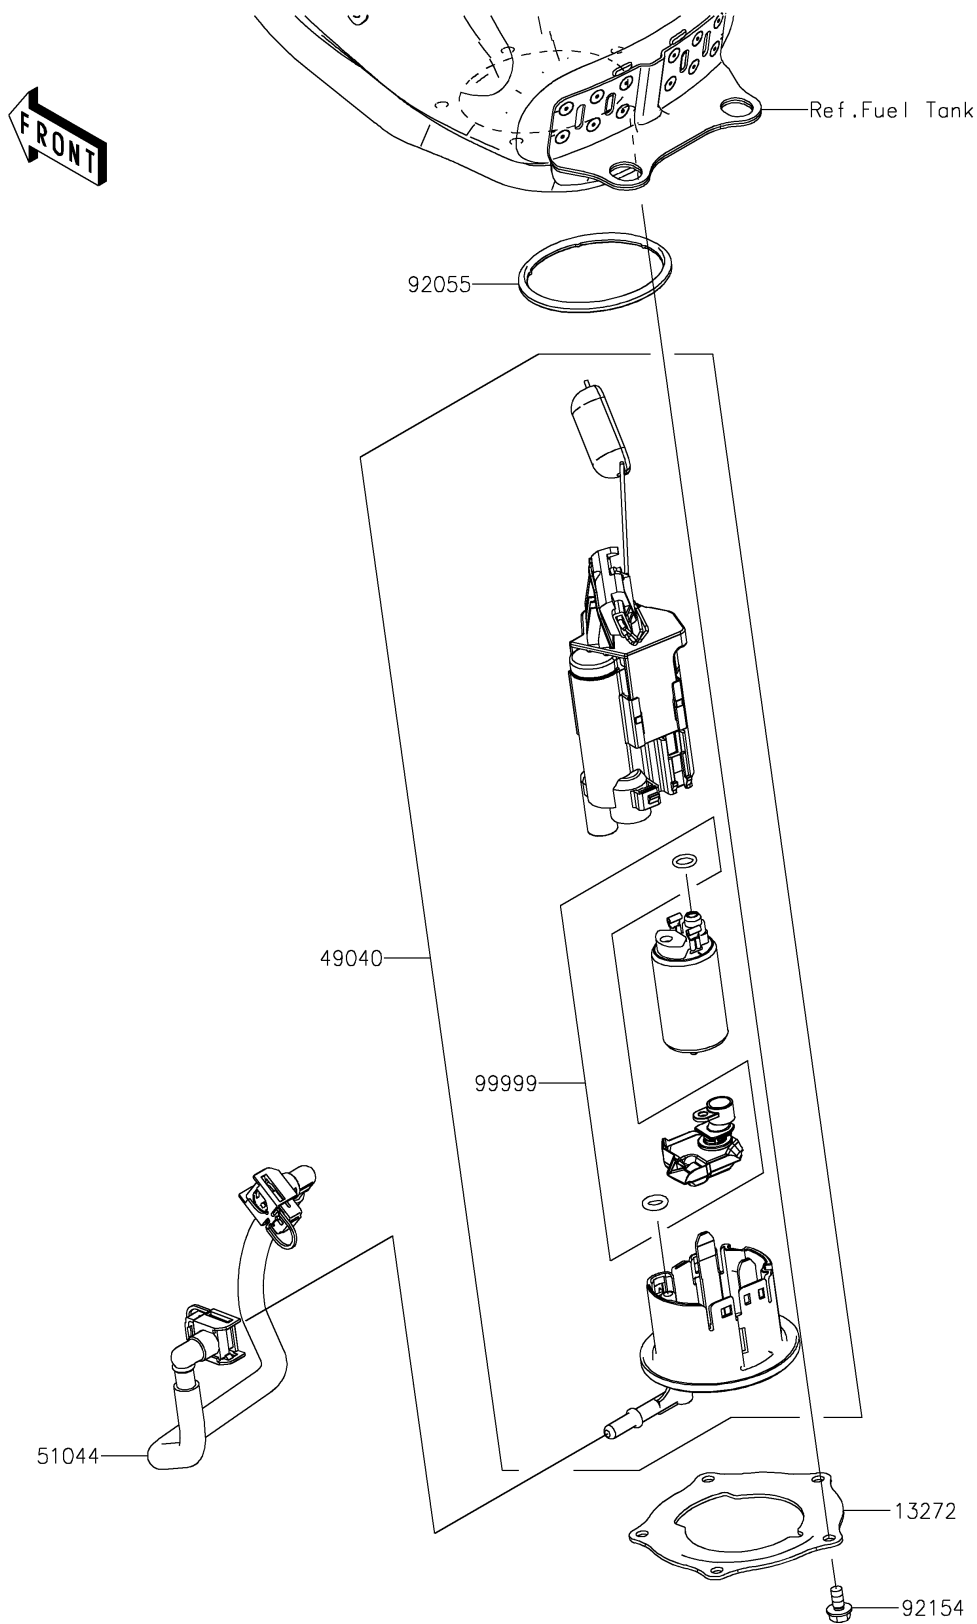

2026 KLE[®] 500 ABS

PARTS DIAGRAM

Fuel Pump

Kawasaki

Let the Good Times Roll[®]

E1520

2026 KLE[®] 500 ABS

PARTS LIST

Fuel Pump

ITEM NAME	PART NUMBER	QUANTITY
PLATE,FUEL PUMP (Ref # 13272)	13272-2614	1
PUMP-FUEL (Ref # 49040)	49040-0849	1
TUBE-ASSY (Ref # 51044)	51044-1292	1
RING-O,FUEL PUMP (Ref # 92055)	92055-0920	1
BOLT,FLANGED,6X12 (Ref # 92154)	92154-2335	5
KIT,FUEL FILTER (Ref # 99999)	99999-0893	1