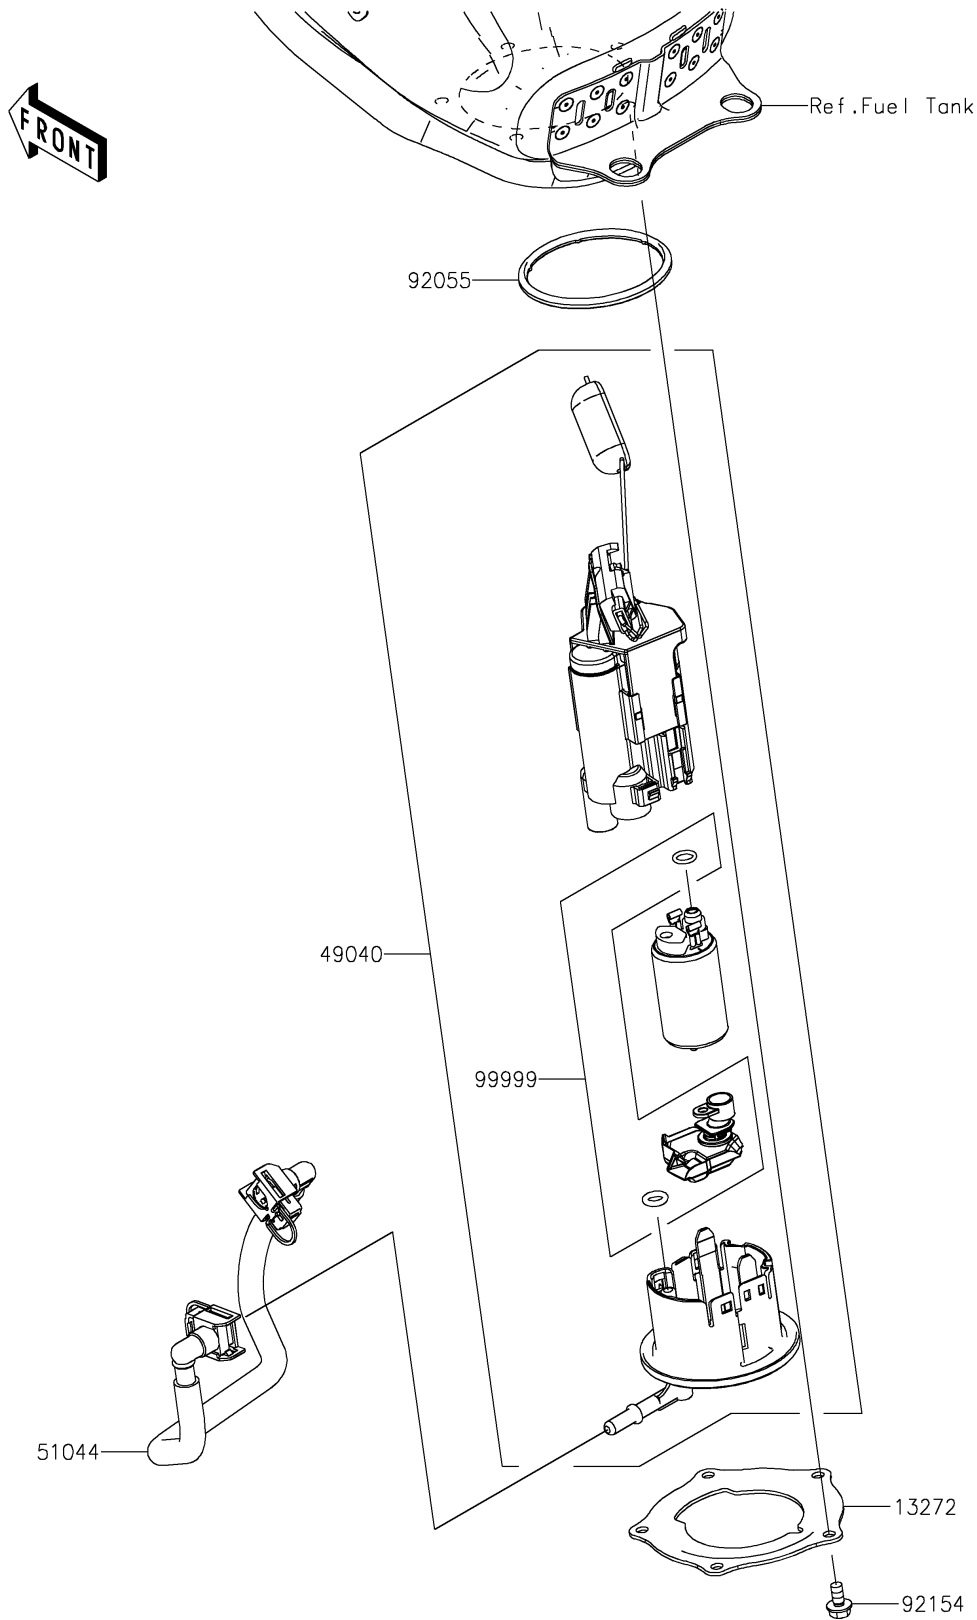

2026 KLE500 ABS

PARTS DIAGRAM

Fuel Pump

E1520

2026 KLE500 ABS

PARTS LIST

Fuel Pump

ITEM NAME	PART NUMBER	QUANTITY
PLATE,FUEL PUMP (Ref # 13272)	13272-2614	1
PUMP-FUEL (Ref # 49040)	49040-0849	1
TUBE-ASSY (Ref # 51044)	51044-1292	1
RING-O,FUEL PUMP (Ref # 92055)	92055-0920	1
BOLT,FLANGED,6X12 (Ref # 92154)	92154-2335	5
KIT,FUEL FILTER (Ref # 99999)	99999-0893	1