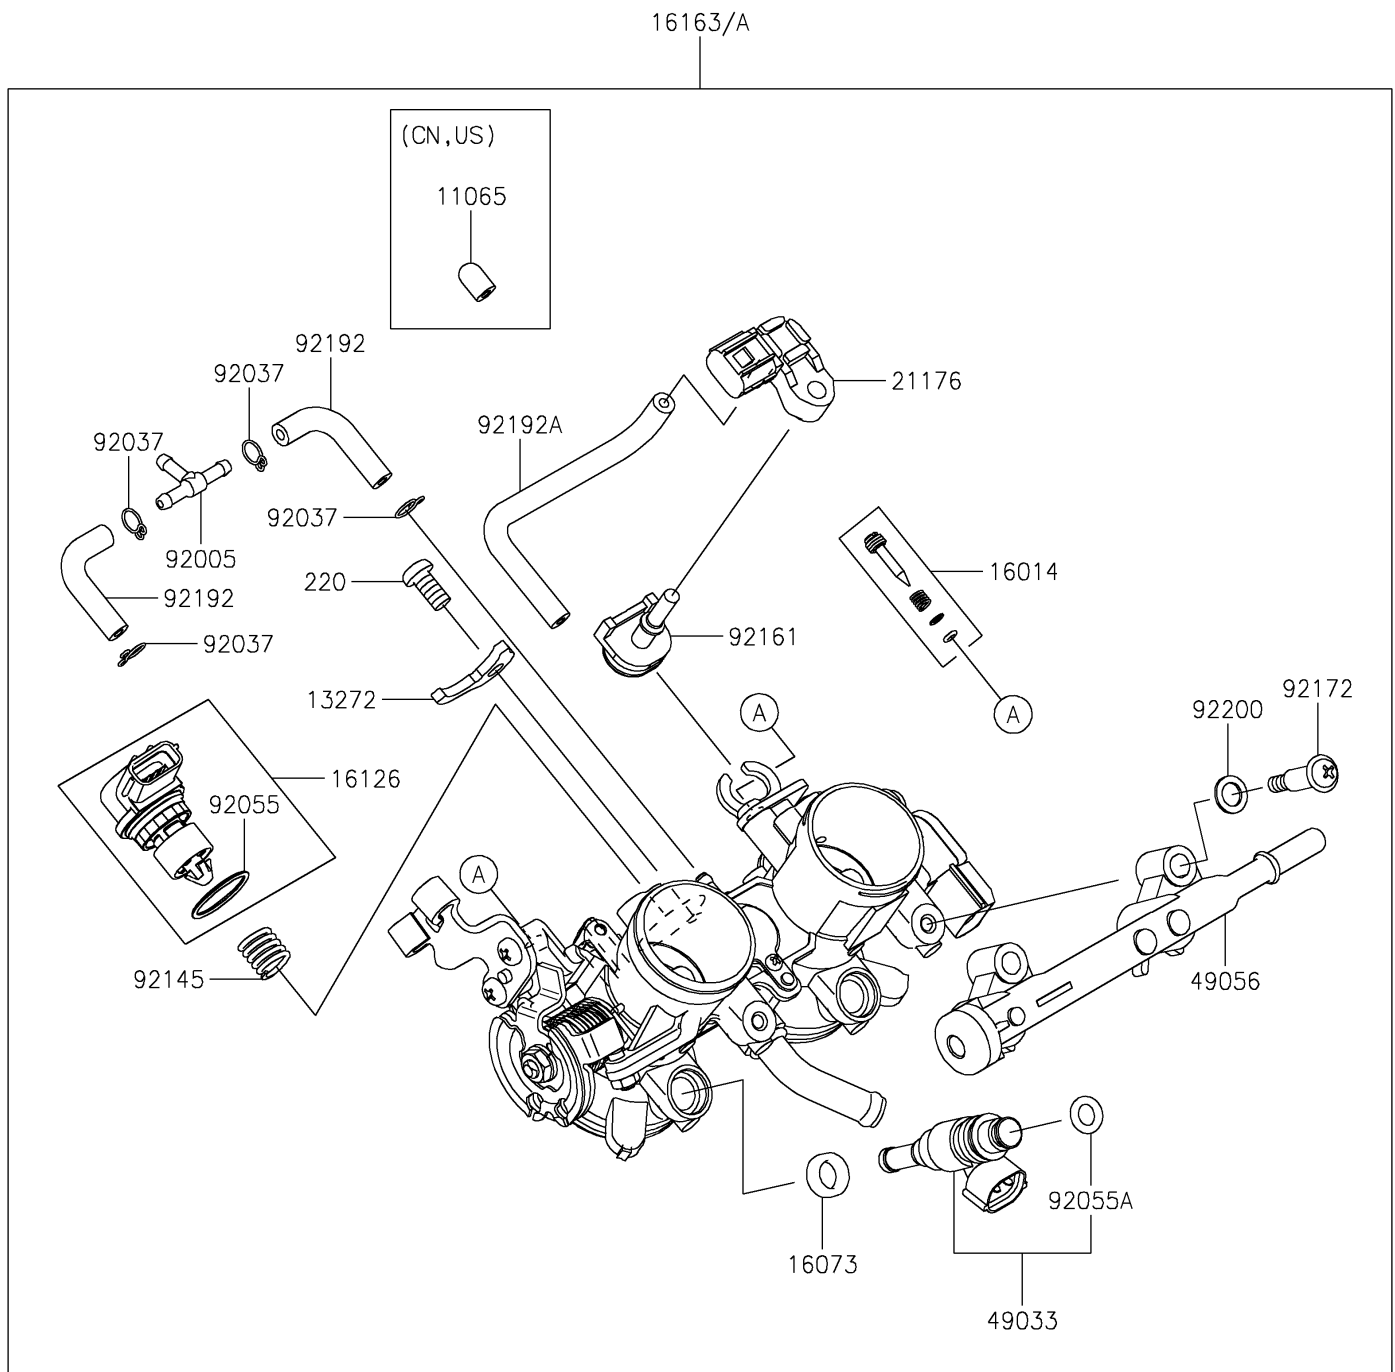

2026 KLE® 500 ABS

PARTS DIAGRAM

Throttle

E1510