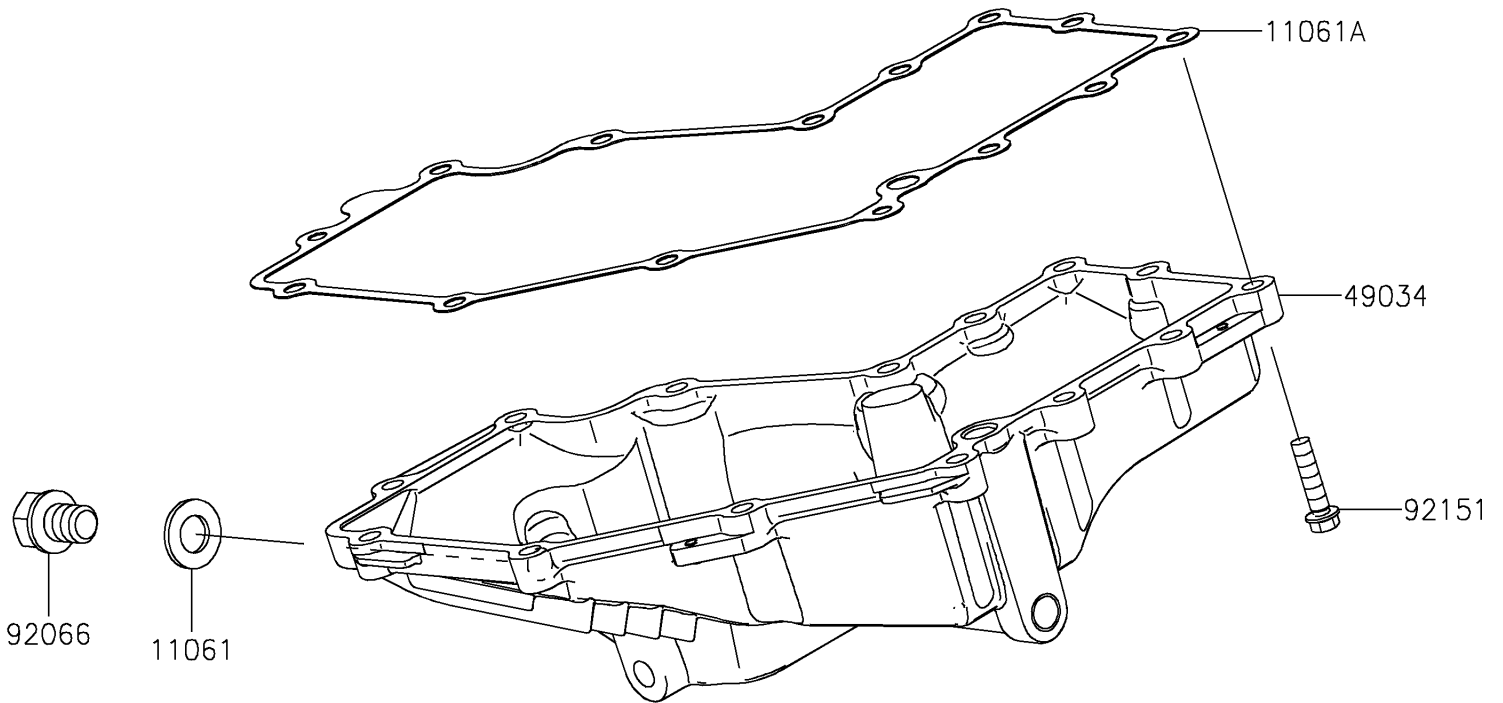

2026 KLE500 ABS

PARTS DIAGRAM

Oil Pan

E1434

2026 KLE500 ABS

PARTS LIST

Oil Pan

ITEM NAME	PART NUMBER	QUANTITY
GASKET,12X22X2 (Ref # 11061)	11061-0417	1
GASKET,OILPAN (Ref # 11061A)	11061-1251	1
PAN-OIL (Ref # 49034)	49034-0594	1
PLUG,OIL DRAIN,12X15 (Ref # 92066)	92066-0767	1
BOLT,FLANGED-SMALL,6X25 (Ref # 92151)	92151-1930	14