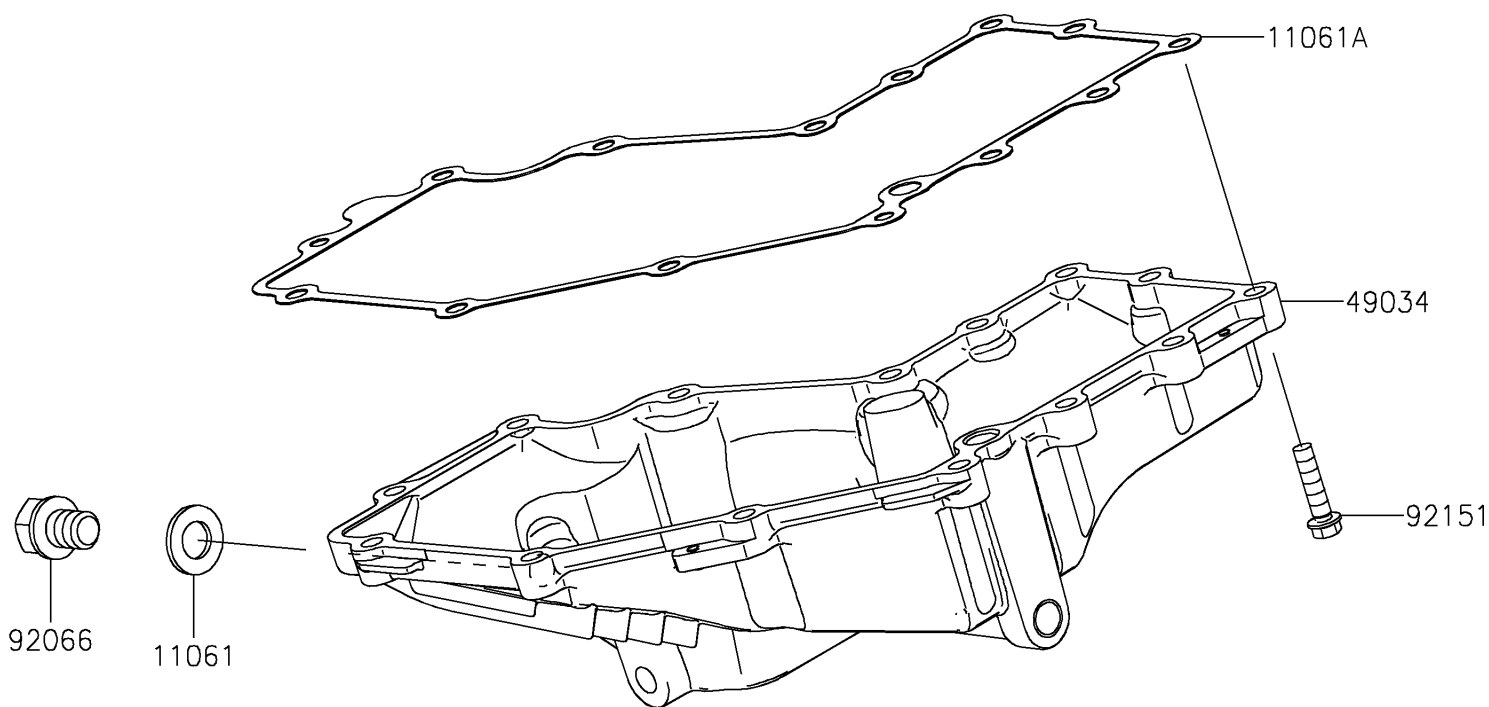

2026 KLE[®] 500 ABS

PARTS DIAGRAM

Oil Pan

E1434

2026 KLE[®] 500 ABS

PARTS LIST

Oil Pan

ITEM NAME	PART NUMBER	QUANTITY
GASKET,12X22X2 (Ref # 11061)	11061-0417	1
GASKET,OILPAN (Ref # 11061A)	11061-1251	1
PAN-OIL (Ref # 49034)	49034-0594	1
PLUG,OIL DRAIN,12X15 (Ref # 92066)	92066-0767	1
BOLT,FLANGED-SMALL,6X25 (Ref # 92151)	92151-1930	14