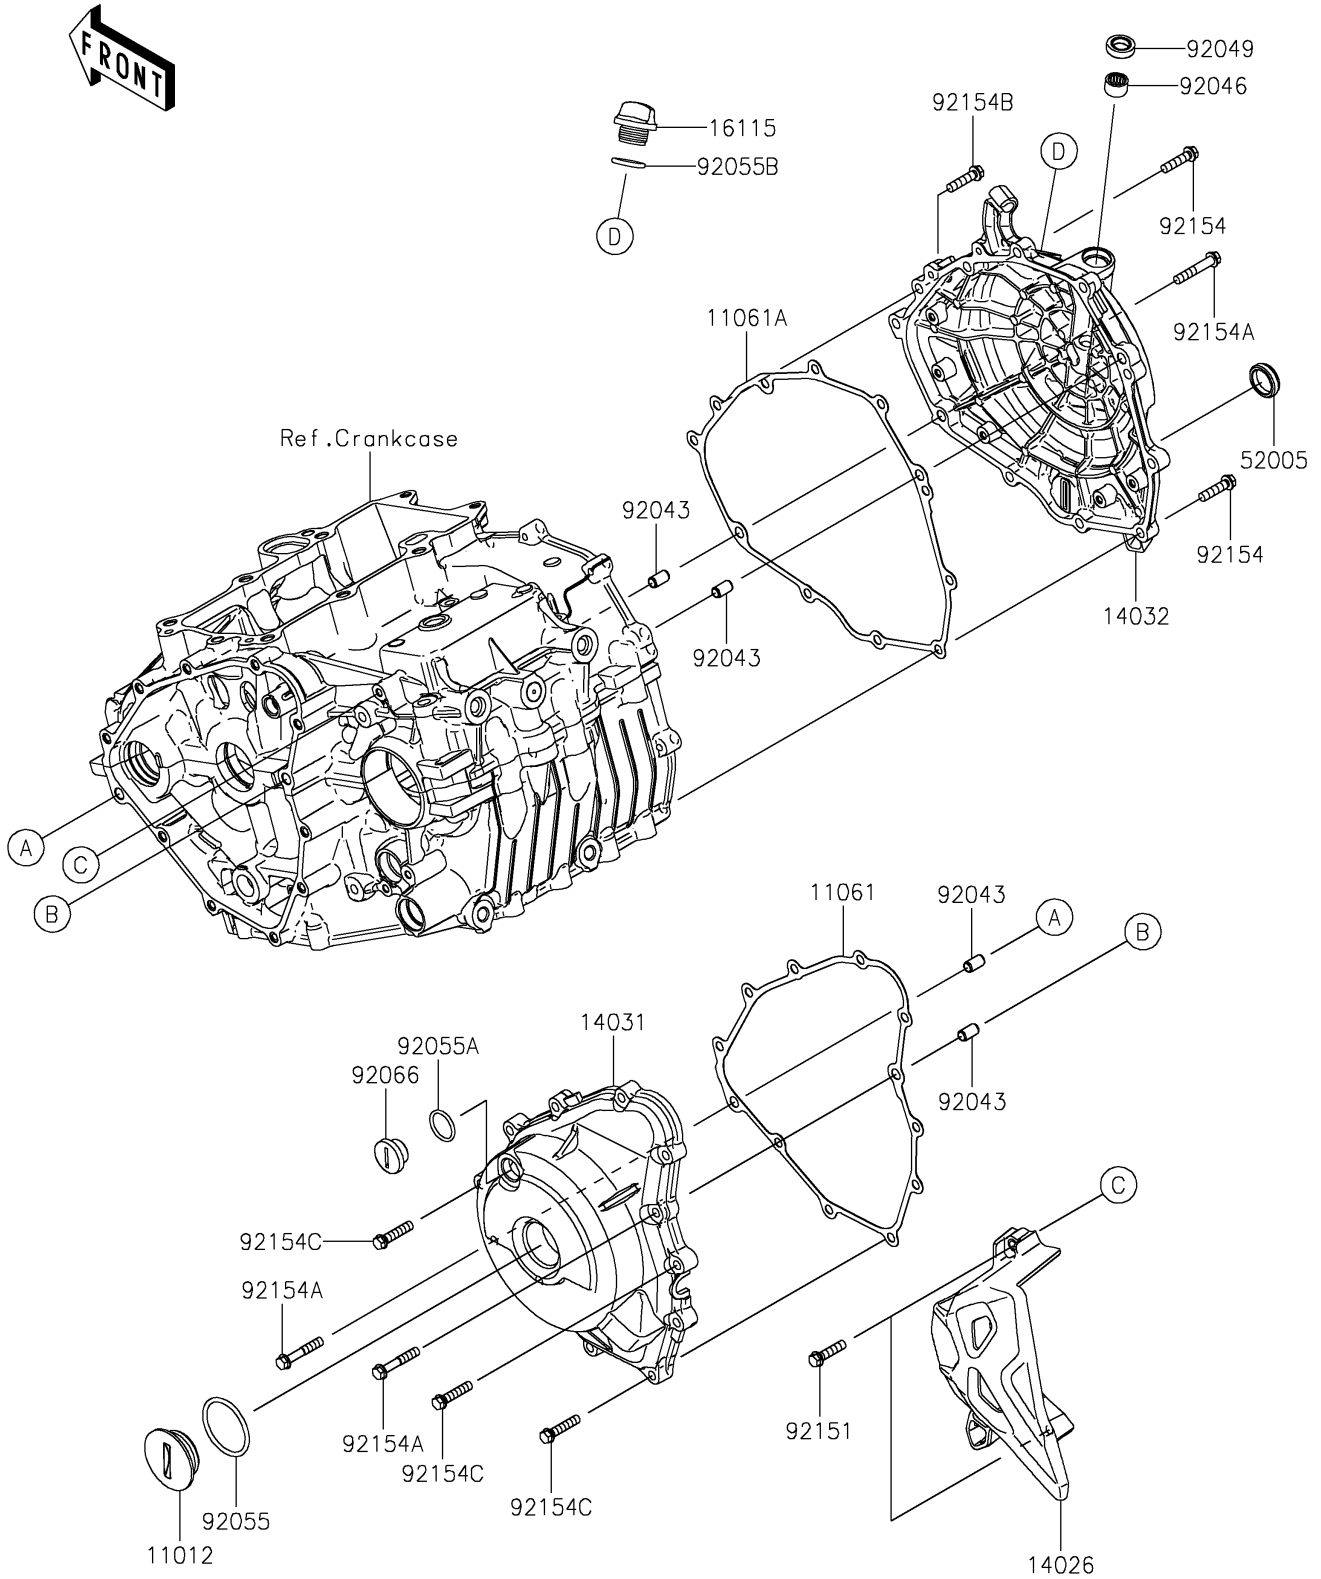

2026 KLE500 ABS

PARTS DIAGRAM

Engine Cover(s)

E1431

2026 KLE500 ABS

PARTS LIST

Engine Cover(s)

ITEM NAME

PART NUMBER

QUANTITY
