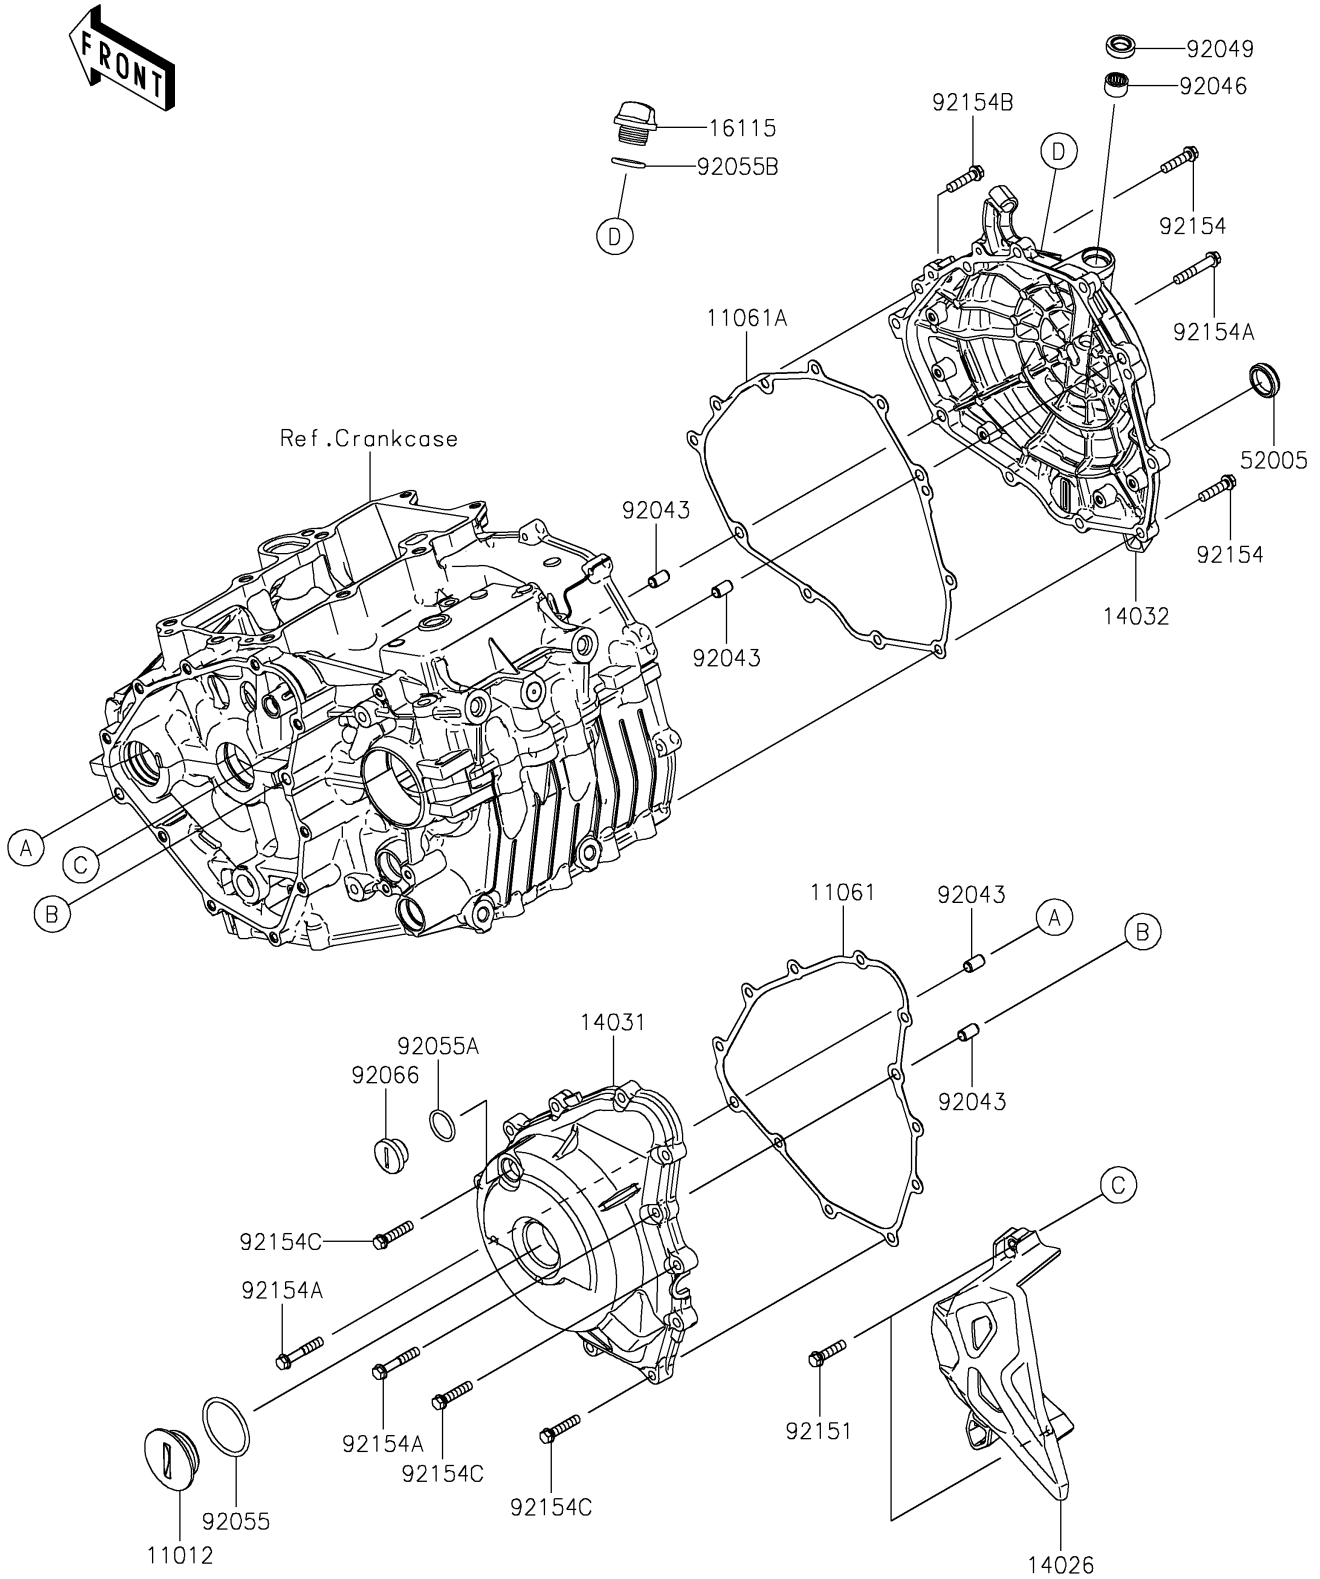

2026 KLE[®] 500 ABS

PARTS DIAGRAM

Engine Cover(s)

E1431

2026 KLE[®] 500 ABS

PARTS LIST

Engine Cover(s)

ITEM NAME

PART NUMBER

QUANTITY
