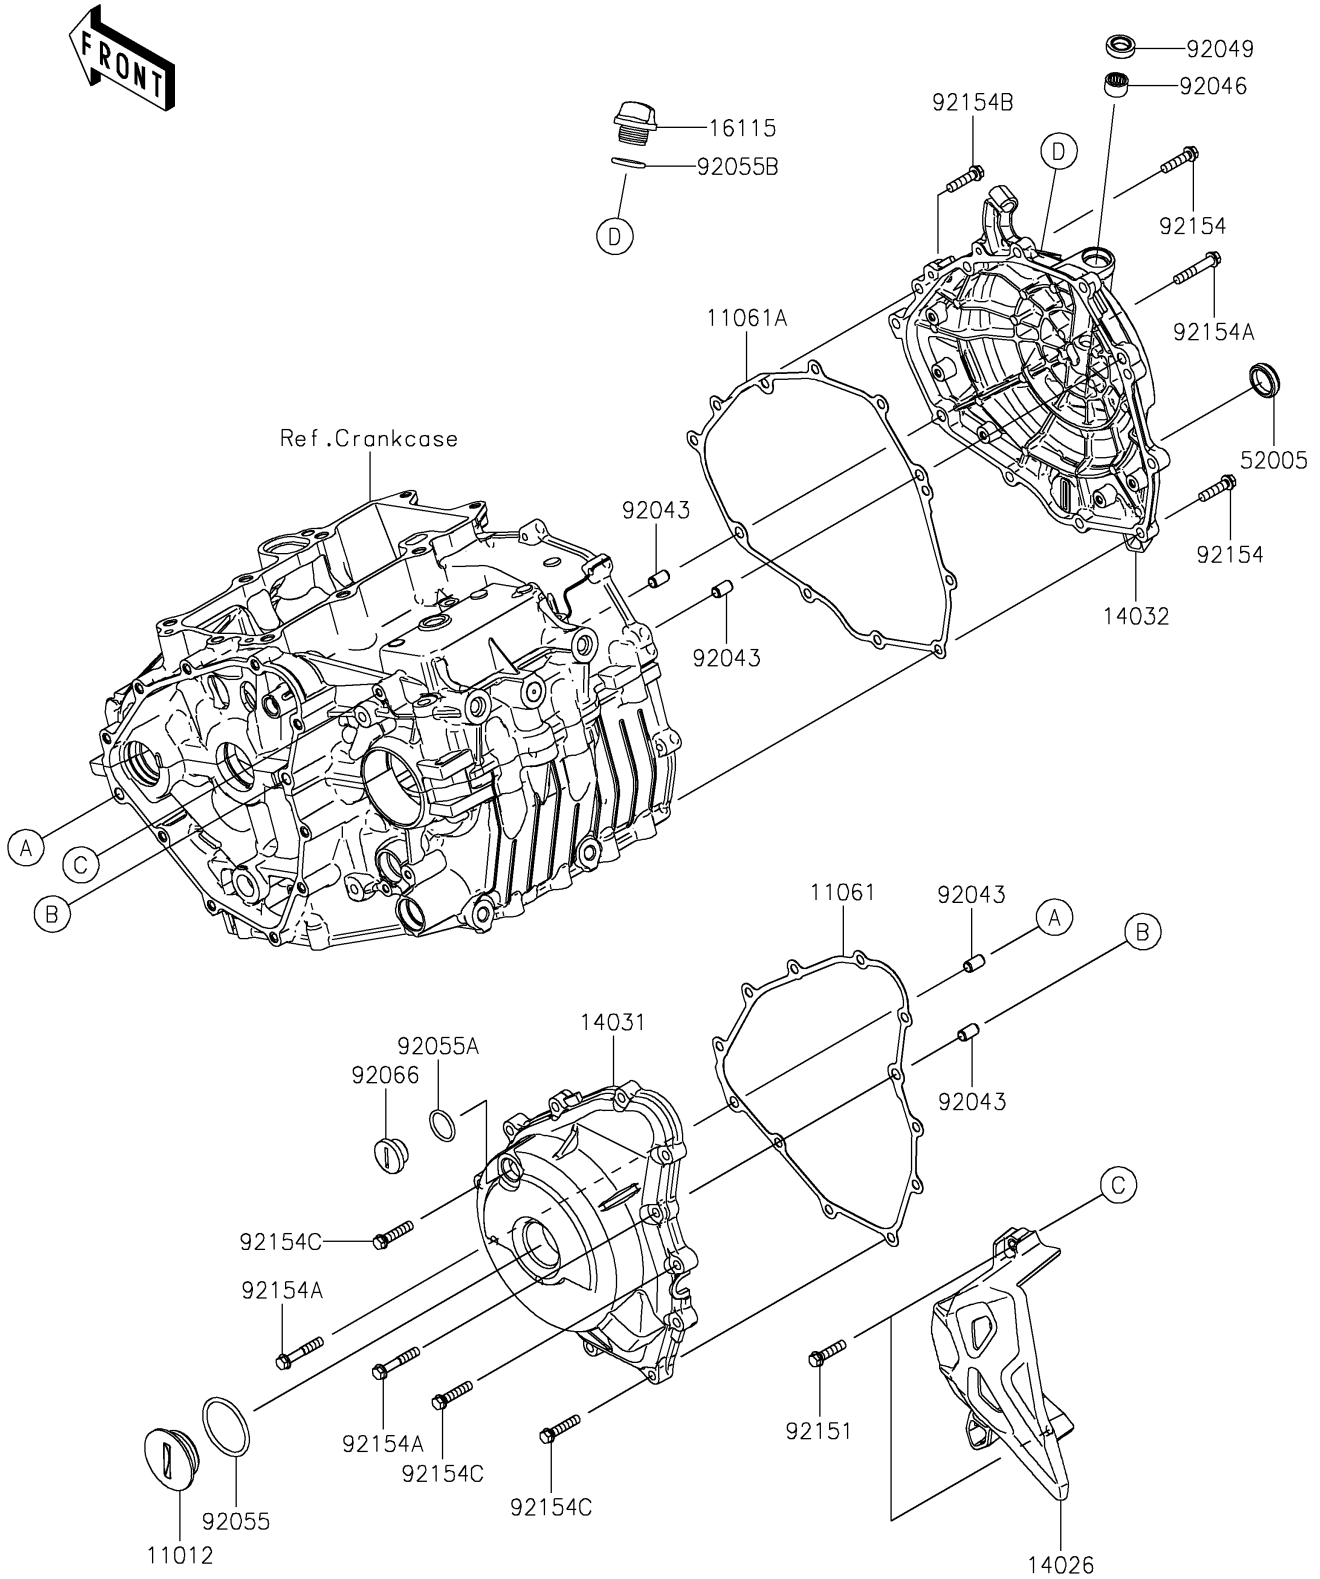

2026 KLE[®] 500 ABS

PARTS DIAGRAM

Engine Cover(s)

E1431

2026 KLE® 500 ABS

PARTS LIST

Engine Cover(s)

ITEM NAME	PART NUMBER	QUANTITY
CAP (Ref # 11012)	11012-1362	1
GASKET,GENERATOR COVER (Ref # 11061)	11061-1252	1
GASKET,CLUTCH COVER (Ref # 11061A)	11061-1253	1
COVER-CHAIN (Ref # 14026)	14026-0165	1
COVER-GENERATOR (Ref # 14031)	14031-0618	1
COVER-CLUTCH (Ref # 14032)	14032-0656	1
CAP-OIL FILLER (Ref # 16115)	16115-1053	1
GAUGE,OIL LEVEL (Ref # 52005)	52005-1009	1
PIN,6.2X8X14 (Ref # 92043)	92043-1263	4
BEARING-NEEDLE,HK1210FM (Ref # 92046)	92046-0034	1
SEAL-OIL (Ref # 92049)	92049-1560	1
RING-O,39.4X3.1 (Ref # 92055)	92055-0734	1
RING-O,20X2 (Ref # 92055A)	92055-1146	1
RING-O (Ref # 92055B)	92055-1777	1
PLUG (Ref # 92066)	92066-0748	1
BOLT,FLANGED-SMALL,6X25 (Ref # 92151)	92151-1930	2
BOLT,FLANGED,6X25 (Ref # 92154)	92154-0819	9
BOLT,FLANGED,6X35 (Ref # 92154A)	92154-1779	3
BOLT,FLANGED,6X25 (Ref # 92154B)	92154-2734	1
BOLT,FLANGED,6X28 (Ref # 92154C)	92154-2788	10