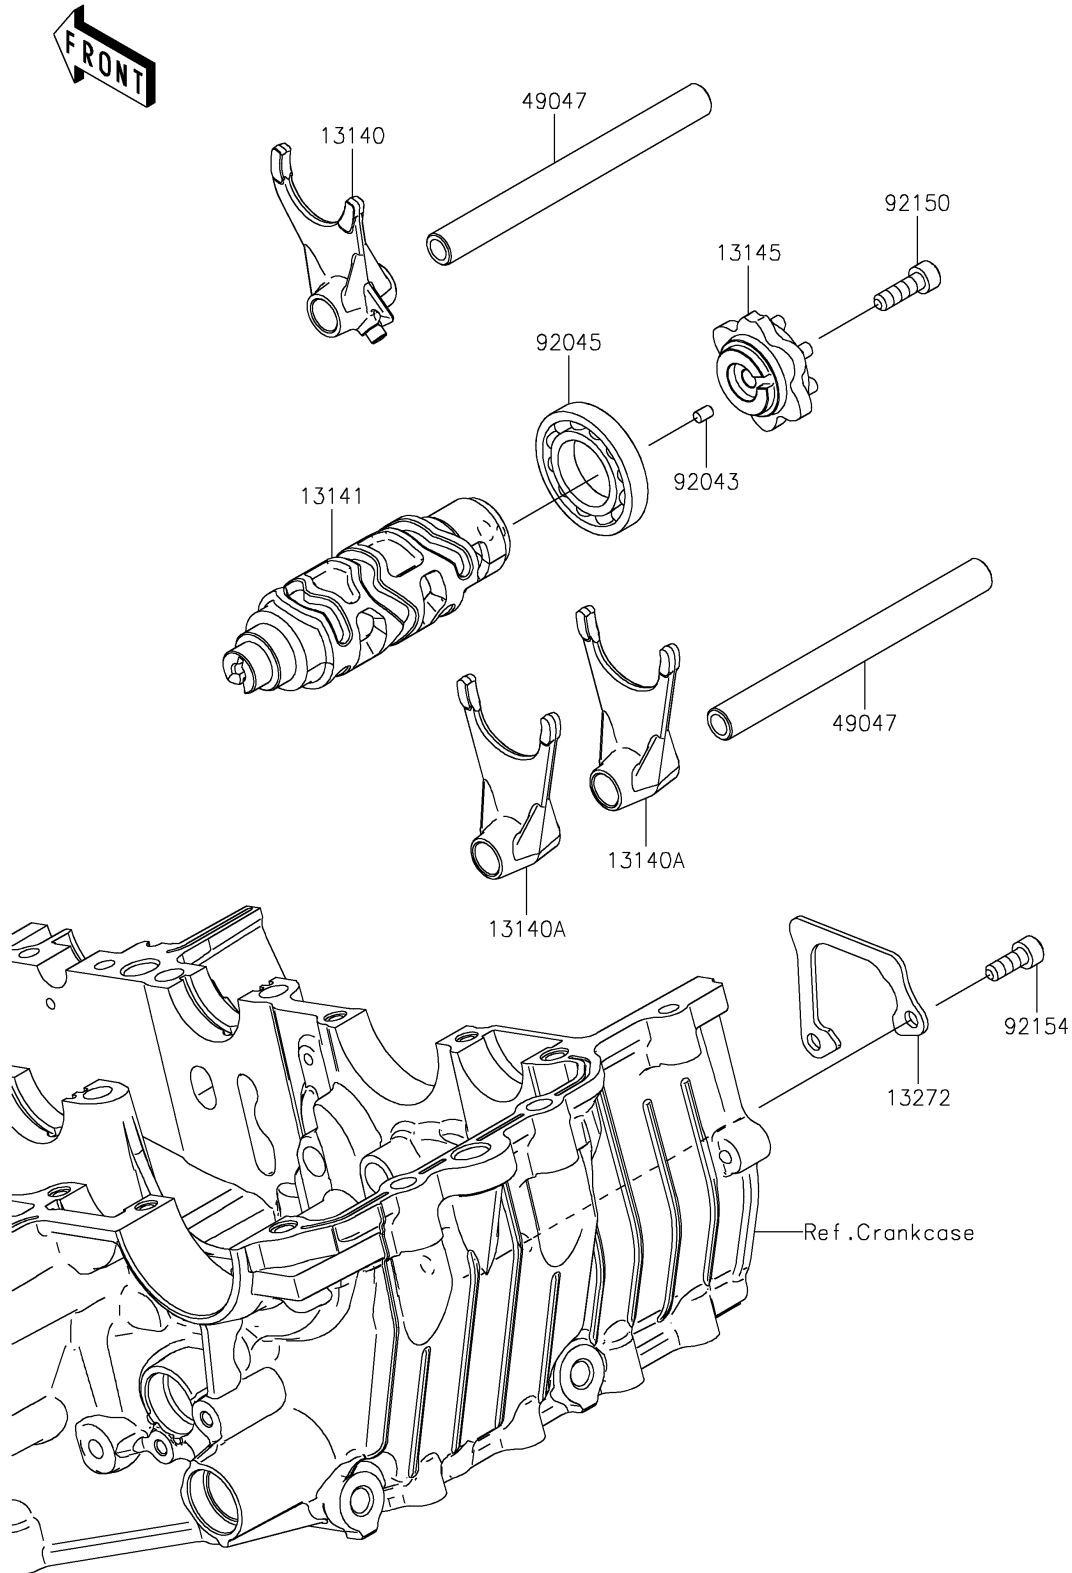

# 2026 KLE500 ABS

## PARTS DIAGRAM

## PARTS LIST

Gear Change Drum/Shift Fork(s)

**ITEM NAME**

**PART NUMBER**

**QUANTITY**

---