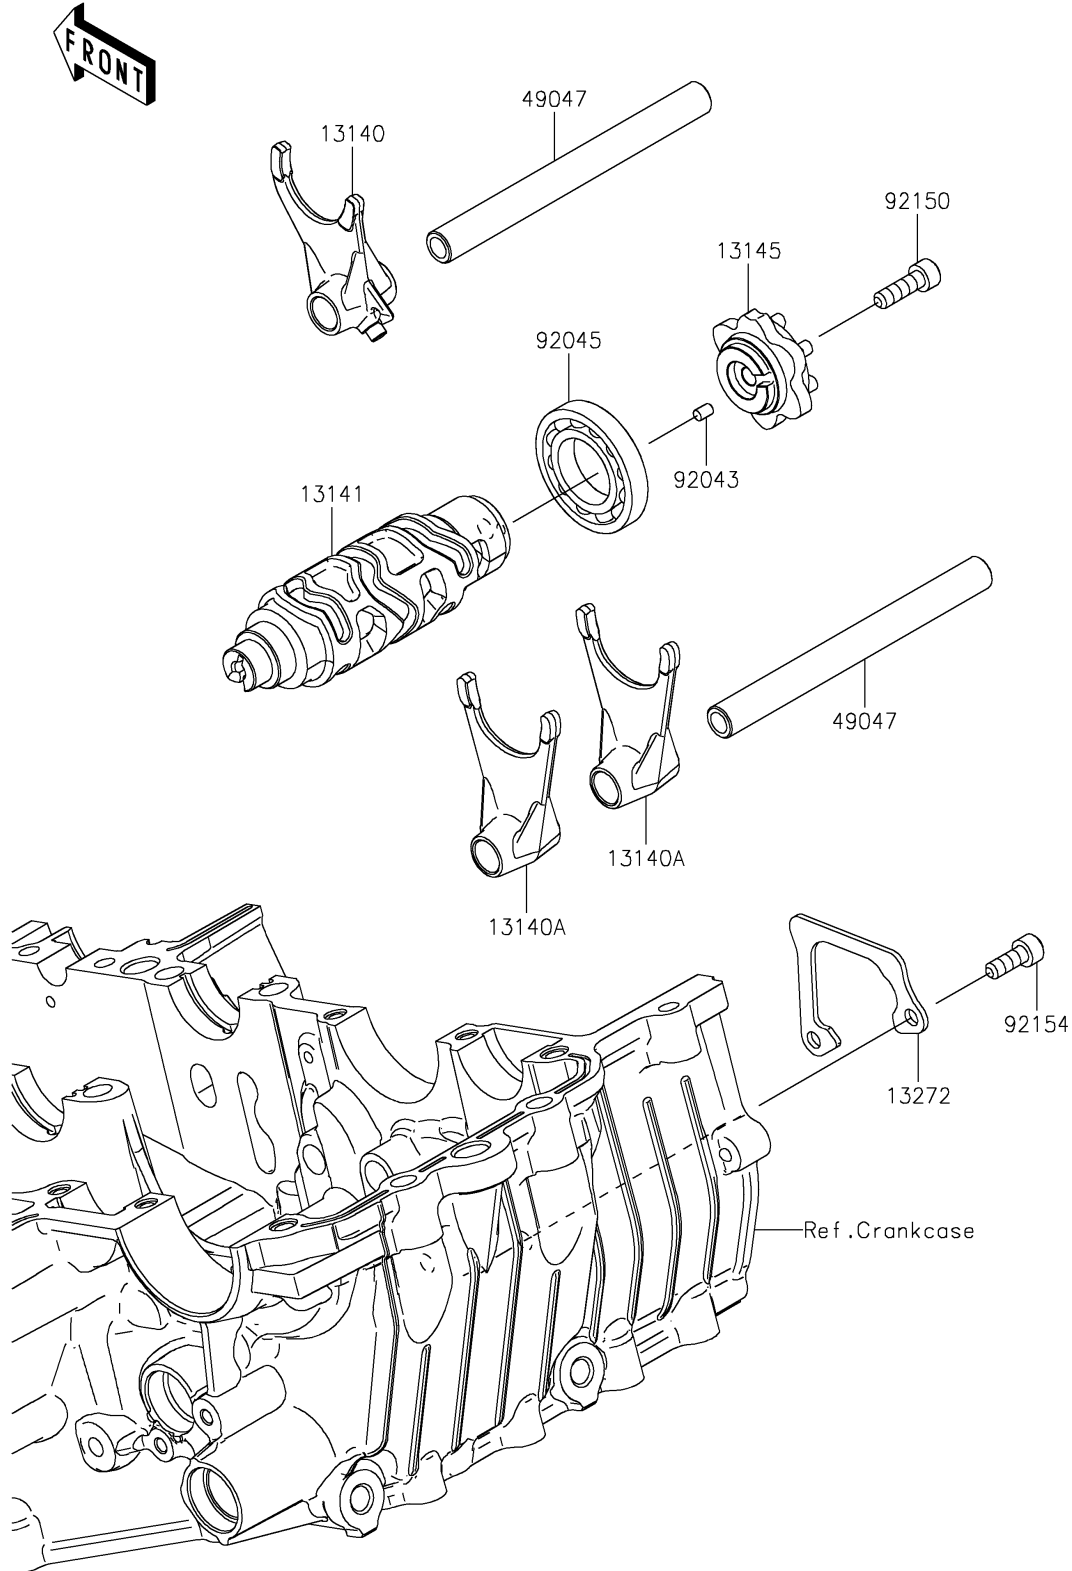

2026 KLE[®] 500 ABS

PARTS DIAGRAM

Gear Change Drum/Shift Fork(s)

E1362

2026 KLE[®] 500 ABS

PARTS LIST

Gear Change Drum/Shift Fork(s)

ITEM NAME

PART NUMBER

QUANTITY
