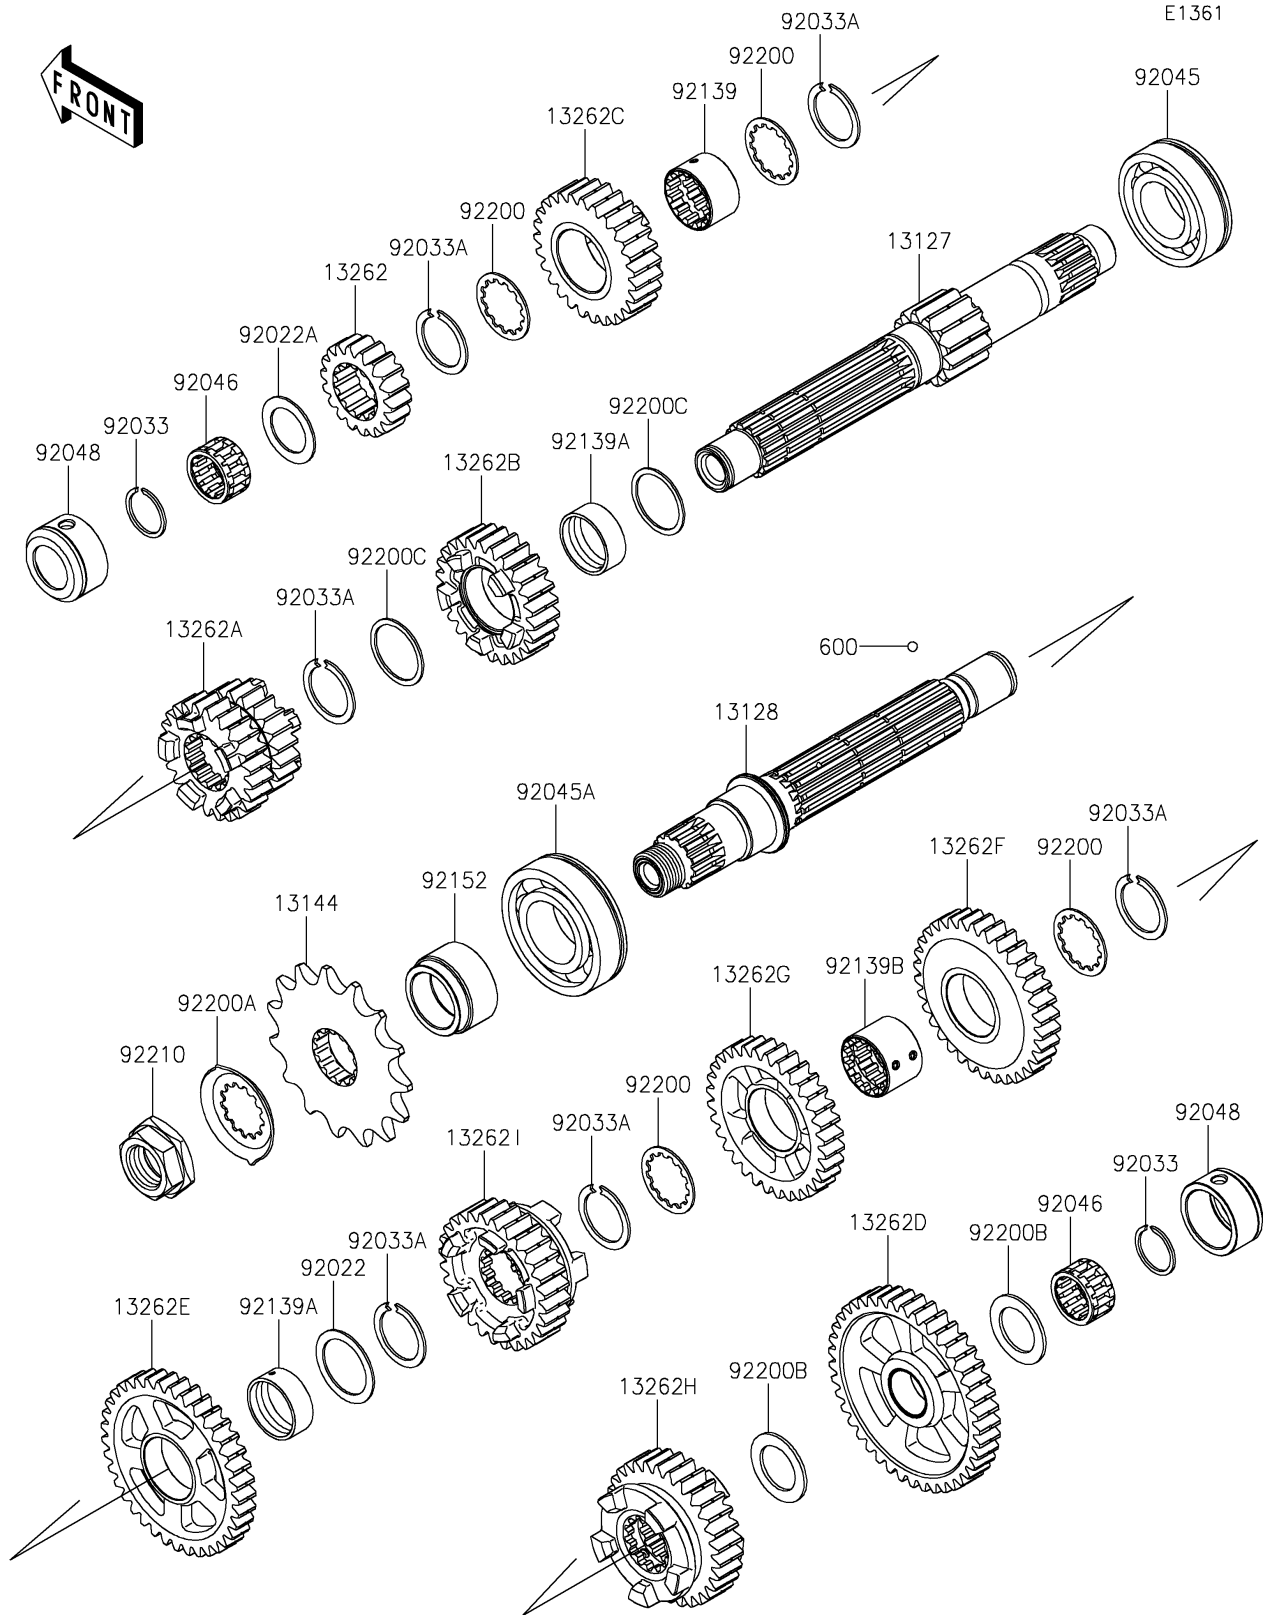

2026 KLE500 ABS

PARTS DIAGRAM

Transmission

2026 KLE500 ABS

PARTS LIST

Transmission

ITEM NAME	PART NUMBER	QUANTITY
SHAFT-TRANSMISSION INPUT,13T (Ref # 13127)	13127-0727	1
SHAFT-TRANSMISSION OUTPUT (Ref # 13128)	13128-0734	1
SPROCKET-OUTPUT,15T (Ref # 13144)	13144-0585	1
GEAR,INPUT 2ND,18T (Ref # 13262)	13262-1288	1
GEAR,INPUT 3RD&4TH,21T,24T (Ref # 13262A)	13262-1591	1
GEAR,INPUT 5TH,26T (Ref # 13262B)	13262-1592	1
GEAR,INPUT 6TH,27T (Ref # 13262C)	13262-1593	1
GEAR,OUTPUT LOW,41T (Ref # 13262D)	13262-1594	1
GEAR,OUTPUT 2ND,37T (Ref # 13262E)	13262-1595	1
GEAR,OUTPUT 3RD,34T (Ref # 13262F)	13262-1596	1
GEAR,OUTPUT 4TH,32T (Ref # 13262G)	13262-1597	1
GEAR,OUTPUT 5TH,30T (Ref # 13262H)	13262-1598	1
GEAR,OUTPUT 6TH,28T (Ref # 13262I)	13262-1599	1
WASHER,25.3X33X1 (Ref # 92022)	92022-1109	1
WASHER,20.5X30X1,STEEL (Ref # 92022A)	92022-112	1
RING-SNAP,20MM (Ref # 92033)	92033-015	2
RING-SNAP,24MM (Ref # 92033A)	92033-026	6
BEARING-BALL,6TM-6205NX3 (Ref # 92045)	92045-0735	1
BEARING-BALL,28X58X16 (Ref # 92045A)	92045-0841	1
BEARING-NEEDLE,KMJ20X26X13.8X1 (Ref # 92046)	92046-1185	2
RACE (Ref # 92048)	92048-0047	2
BUSHING,26X28X16.6 (Ref # 92139)	92139-0781	1
BUSHING,25X28X10.4 (Ref # 92139A)	92139-0793	2
BUSHING,OUTPUT 3RD&4TH GEAR (Ref # 92139B)	92139-1331	1
COLLAR (Ref # 92152)	92152-2369	1
WASHER (Ref # 92200)	92200-1389	4
WASHER (Ref # 92200A)	92200-1932	1
WASHER,20.5X31X1.5 (Ref # 92200B)	92200-2523	2
WASHER,25.3X30X1 (Ref # 92200C)	92200-2524	2

2026 KLE500 ABS

PARTS LIST

Transmission

ITEM NAME	PART NUMBER	QUANTITY
NUT,20MM (Ref # 92210)	92210-0850	1
BALL-STEEL,5/32 (Ref # 600)	600A0500	3