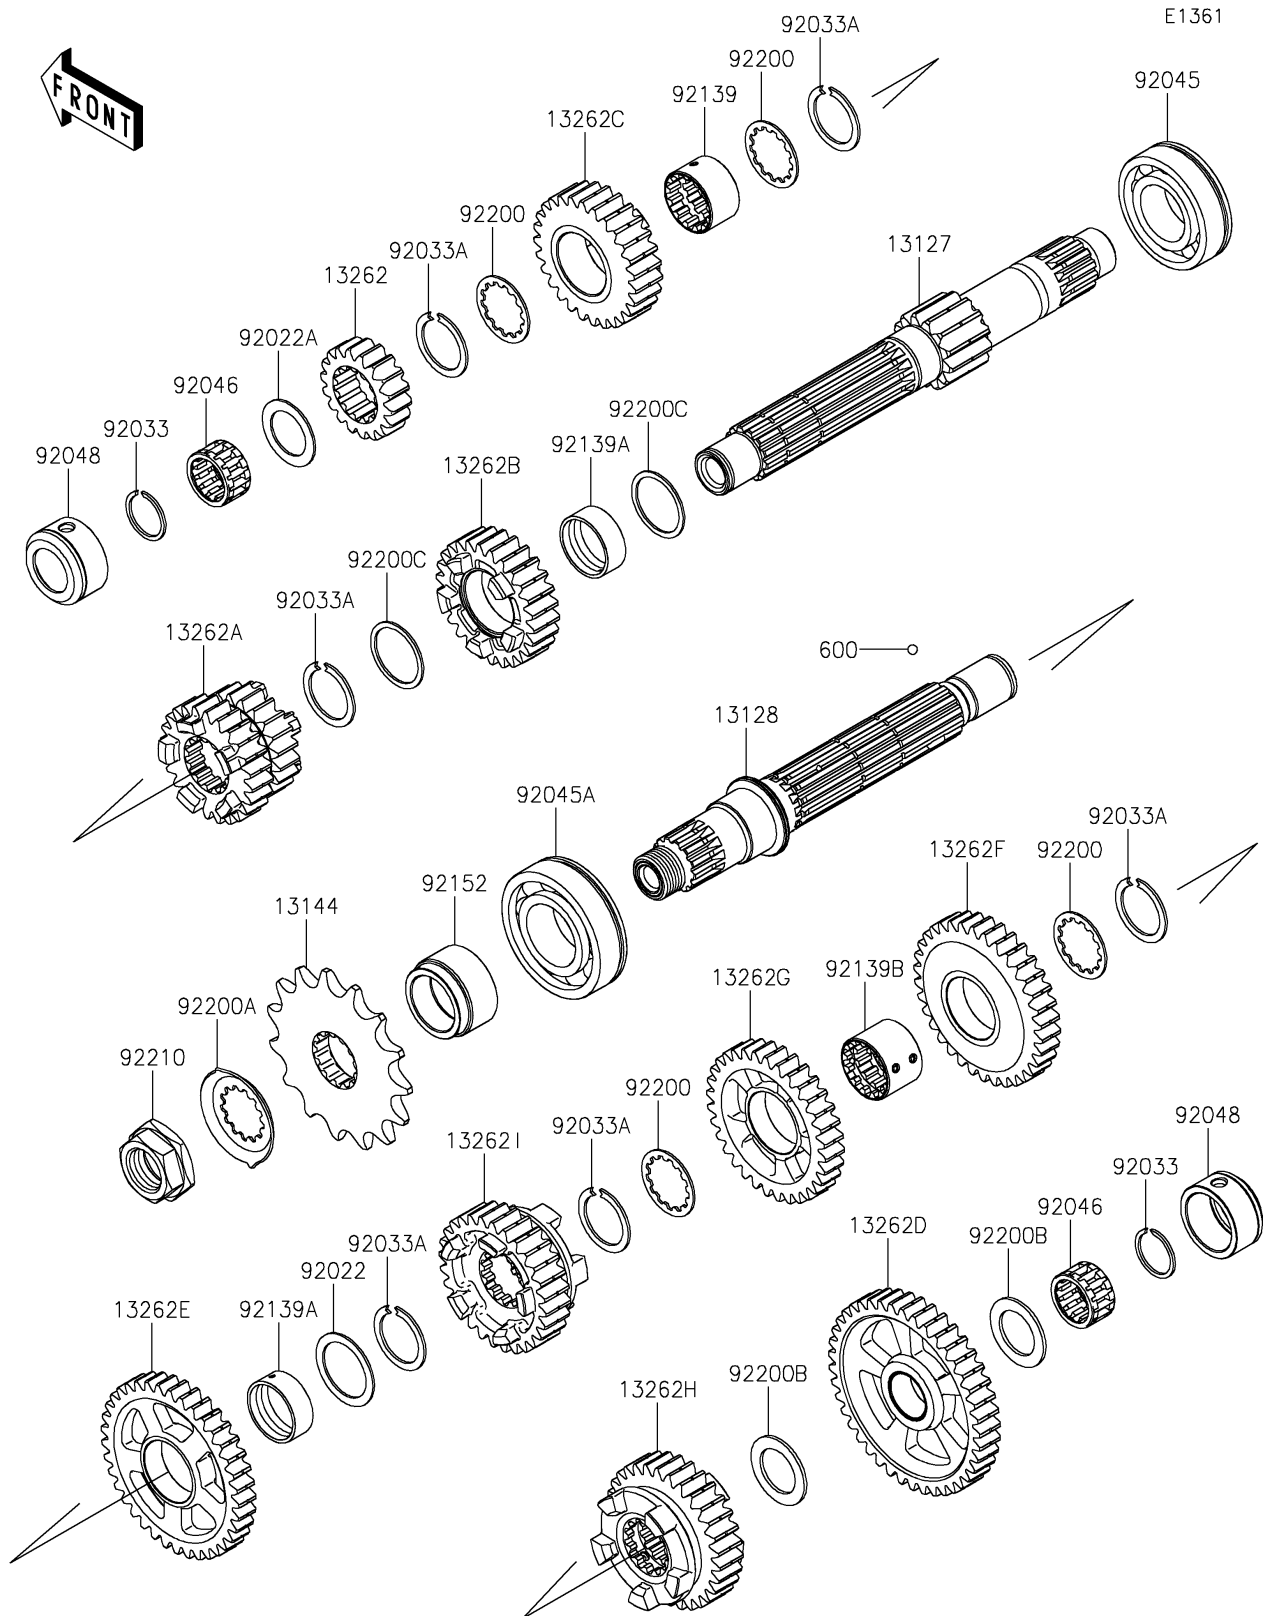

2026 KLE[®] 500 ABS

PARTS DIAGRAM

Transmission

2026 KLE® 500 ABS

PARTS LIST

Transmission

ITEM NAME	PART NUMBER	QUANTITY
SHAFT-TRANSMISSION INPUT,13T (Ref # 13127)	13127-0727	1
SHAFT-TRANSMISSION OUTPUT (Ref # 13128)	13128-0734	1
SPROCKET-OUTPUT,15T (Ref # 13144)	13144-0585	1
GEAR,INPUT 2ND,18T (Ref # 13262)	13262-1288	1
GEAR,INPUT 3RD&4TH,21T,24T (Ref # 13262A)	13262-1591	1
GEAR,INPUT 5TH,26T (Ref # 13262B)	13262-1592	1
GEAR,INPUT 6TH,27T (Ref # 13262C)	13262-1593	1
GEAR,OUTPUT LOW,41T (Ref # 13262D)	13262-1594	1
GEAR,OUTPUT 2ND,37T (Ref # 13262E)	13262-1595	1
GEAR,OUTPUT 3RD,34T (Ref # 13262F)	13262-1596	1
GEAR,OUTPUT 4TH,32T (Ref # 13262G)	13262-1597	1
GEAR,OUTPUT 5TH,30T (Ref # 13262H)	13262-1598	1
GEAR,OUTPUT 6TH,28T (Ref # 13262I)	13262-1599	1
WASHER,25.3X33X1 (Ref # 92022)	92022-1109	1
WASHER,20.5X30X1,STEEL (Ref # 92022A)	92022-112	1
RING-SNAP,20MM (Ref # 92033)	92033-015	2
RING-SNAP,24MM (Ref # 92033A)	92033-026	6
BEARING-BALL,6TM-6205NX3 (Ref # 92045)	92045-0735	1
BEARING-BALL,28X58X16 (Ref # 92045A)	92045-0841	1
BEARING-NEEDLE,KMJ20X26X13.8X1 (Ref # 92046)	92046-1185	2
RACE (Ref # 92048)	92048-0047	2
BUSHING,26X28X16.6 (Ref # 92139)	92139-0781	1
BUSHING,25X28X10.4 (Ref # 92139A)	92139-0793	2
BUSHING,OUTPUT 3RD&4TH GEAR (Ref # 92139B)	92139-1331	1
COLLAR (Ref # 92152)	92152-2369	1
WASHER (Ref # 92200)	92200-1389	4
WASHER (Ref # 92200A)	92200-1932	1
WASHER,20.5X31X1.5 (Ref # 92200B)	92200-2523	2
WASHER,25.3X30X1 (Ref # 92200C)	92200-2524	2

2026 KLE[®] 500 ABS

PARTS LIST

Transmission

ITEM NAME	PART NUMBER	QUANTITY
NUT,20MM (Ref # 92210)	92210-0850	1
BALL-STEEL,5/32 (Ref # 600)	600A0500	3