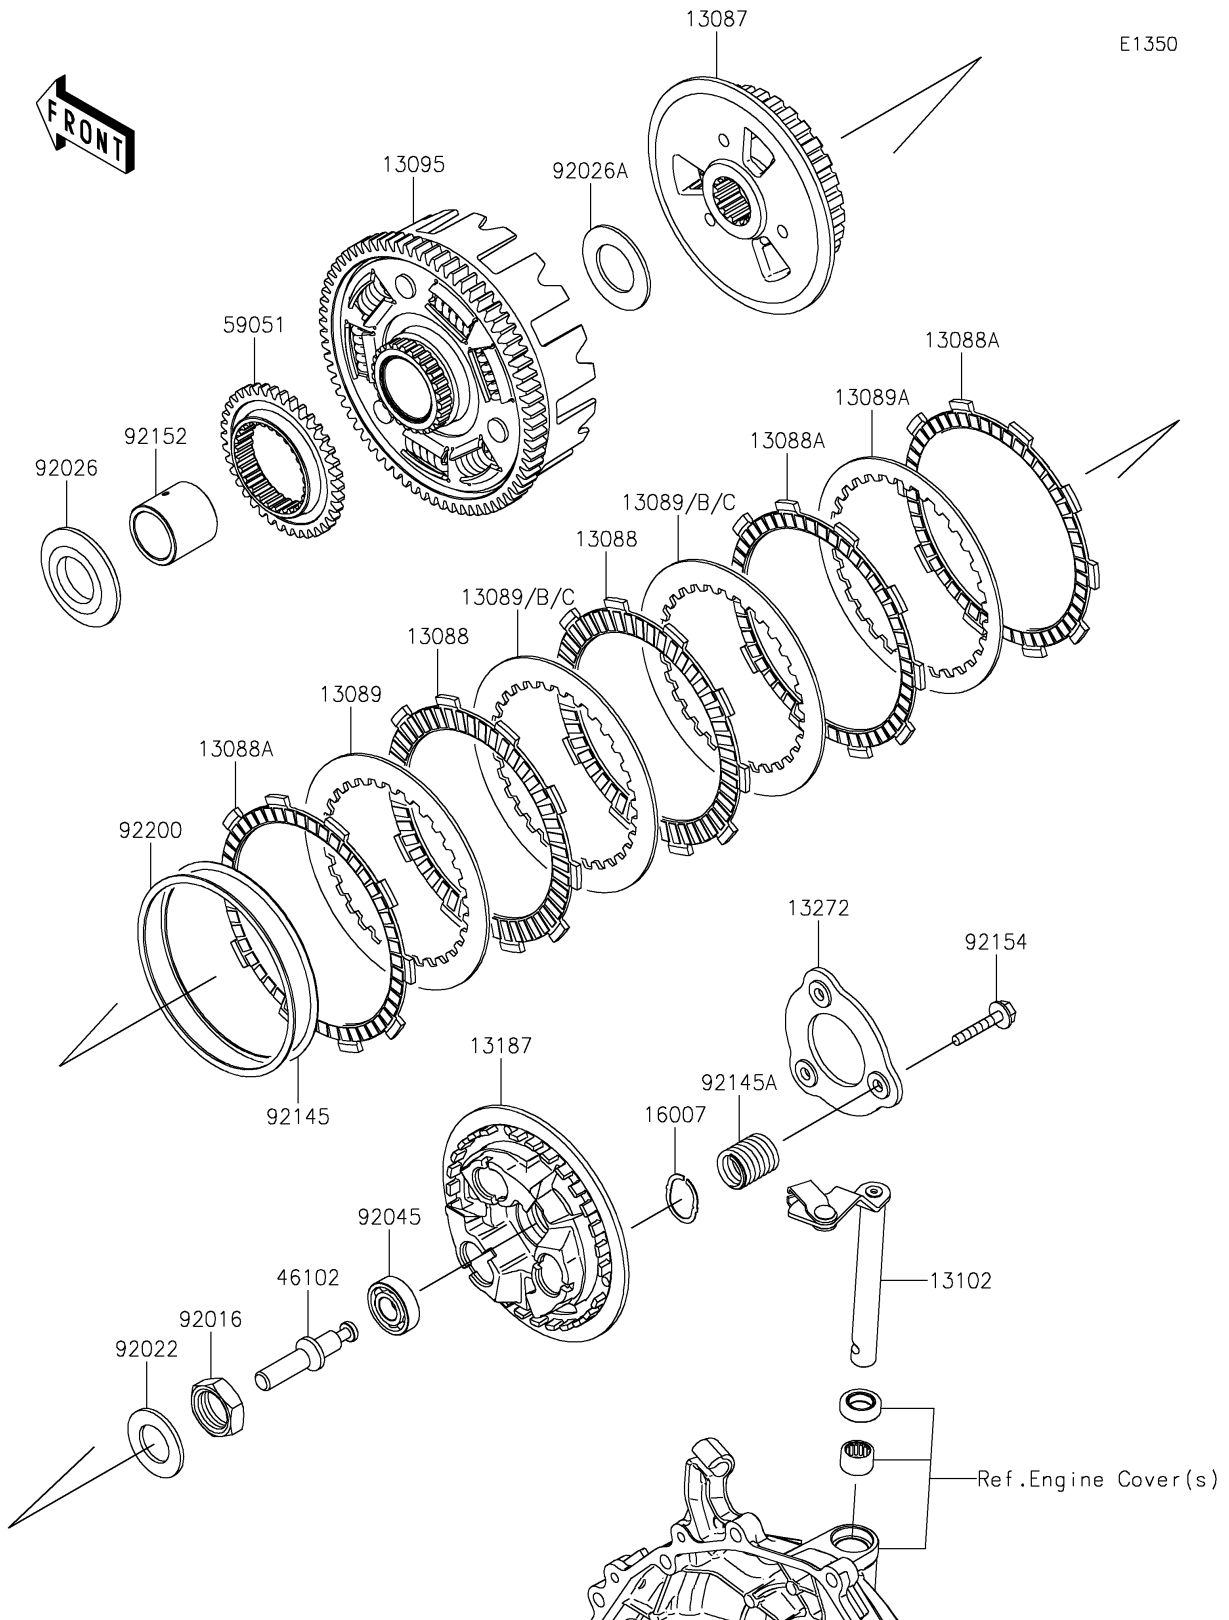

2026 KLE500 ABS

PARTS DIAGRAM

Clutch

2026 KLE500 ABS

PARTS LIST

Clutch

ITEM NAME	PART NUMBER	QUANTITY
HUB-CLUTCH (Ref # 13087)	13087-0585	1
PLATE-FRICTION (Ref # 13088)	13088-0592	2
PLATE-FRICTION (Ref # 13088A)	13088-0630	3
PLATE-CLUTCH,T=2.0 (Ref # 13089)	13089-0041	3
PLATE-CLUTCH,T=2.0 (Ref # 13089A)	13089-0042	1
PLATE-CLUTCH,T=1.6 (Ref # 13089B)	13089-0043	AR
PLATE-CLUTCH,T=2.3 (Ref # 13089C)	13089-0044	AR
HOUSING-COMP-CLUTCH (Ref # 13095)	13095-0618	1
RELEASE-COMP-CLUTCH (Ref # 13102)	13102-0076	1
PLATE-CLUTCH OPERATING (Ref # 13187)	13187-0033	1
PLATE (Ref # 13272)	13272-2414	1
SEAT-SPRING (Ref # 16007)	16007-0711	3
ROD (Ref # 46102)	46102-0648	1
GEAR-SPUR,OIL PUMP,38T (Ref # 59051)	59051-0796	1
NUT,20MM (Ref # 92016)	92016-028	1
WASHER,20.3X36X2.3 (Ref # 92022)	92022-1116	1
SPACER,25X52X5.5 (Ref # 92026)	92026-0115	1
SPACER,25.5X44.5X2 (Ref # 92026A)	92026-0734	1
BEARING-BALL (Ref # 92045)	92045-0937	1
SPRING,JUDDER (Ref # 92145)	92145-1829	1
SPRING (Ref # 92145A)	92145-2273	3
COLLAR,25X32X29.1 (Ref # 92152)	92152-2524	1
BOLT,UPSET,6X30 (Ref # 92154)	92154-0997	3
WASHER,99.4X107X1.2 (Ref # 92200)	92200-1987	1