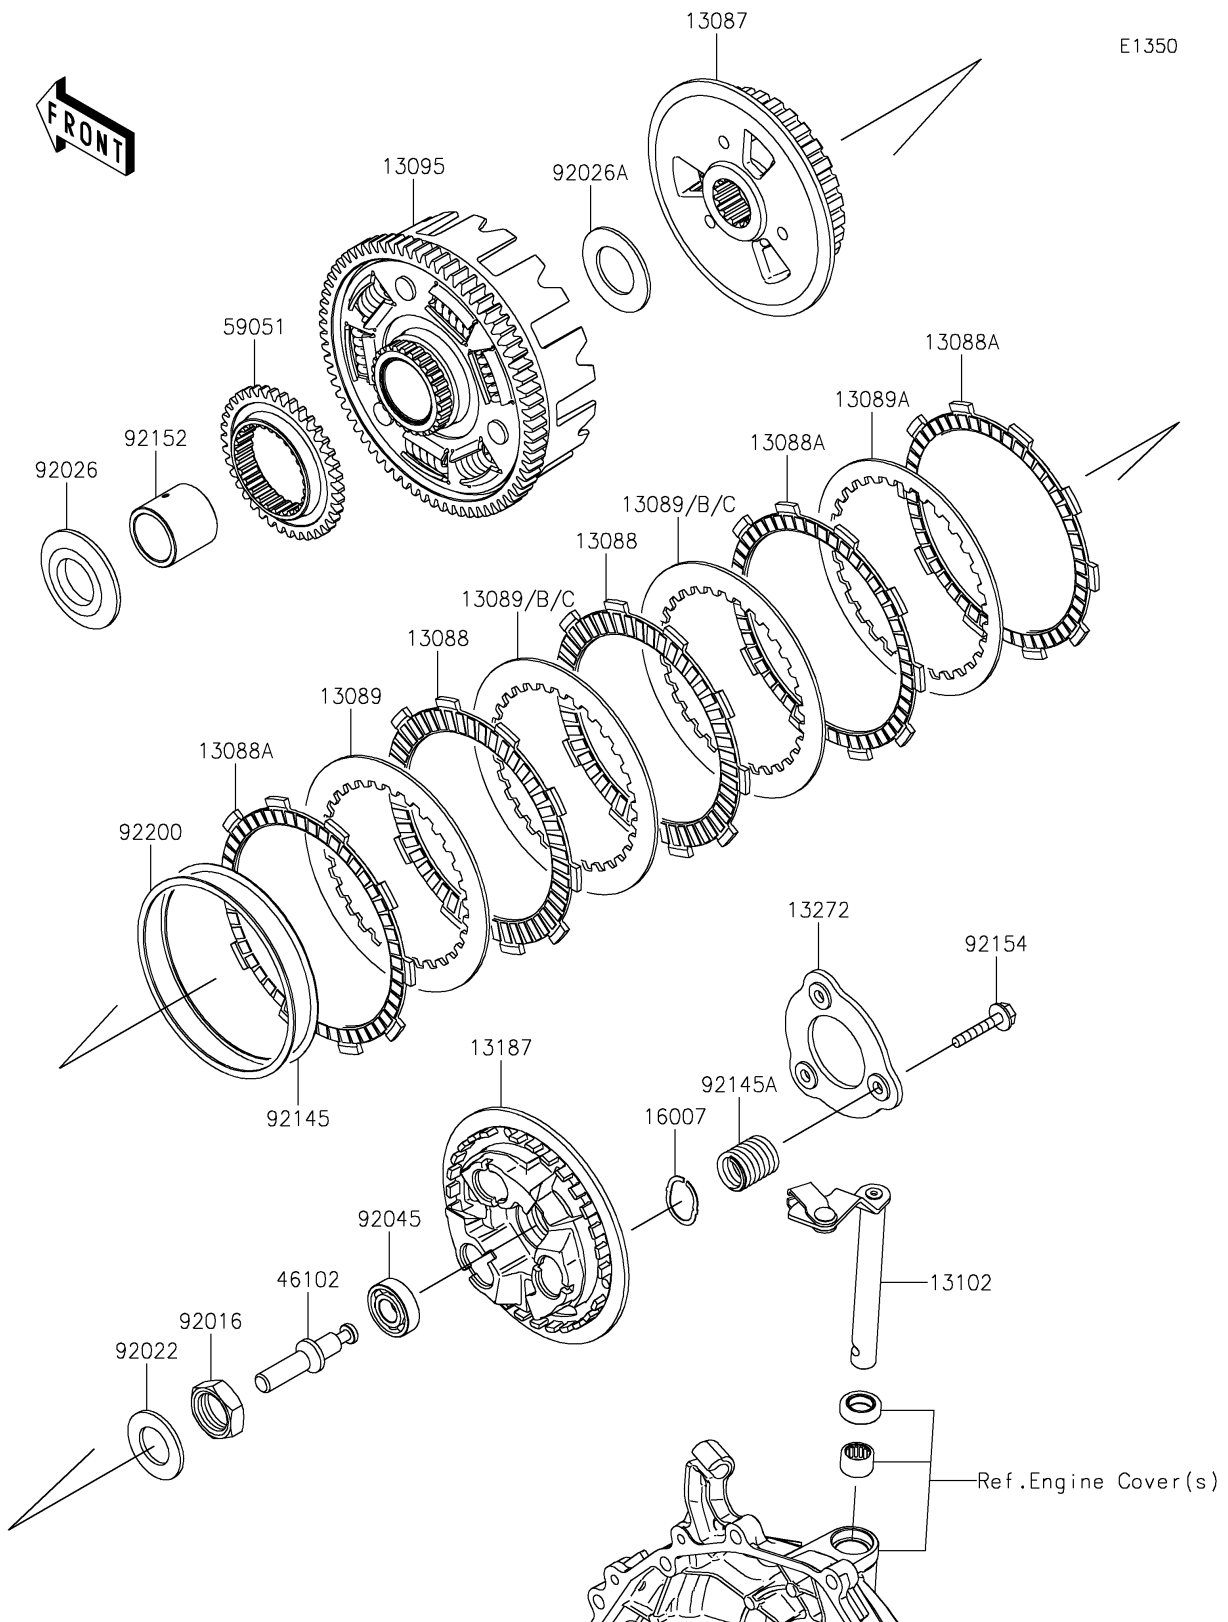

2026 KLE[®] 500 ABS

PARTS DIAGRAM

Clutch

2026 KLE[®] 500 ABS

PARTS LIST

Clutch

ITEM NAME	PART NUMBER	QUANTITY
HUB-CLUTCH (Ref # 13087)	13087-0585	1
PLATE-FRICTION (Ref # 13088)	13088-0592	2
PLATE-FRICTION (Ref # 13088A)	13088-0630	3
PLATE-CLUTCH,T=2.0 (Ref # 13089)	13089-0041	3
PLATE-CLUTCH,T=2.0 (Ref # 13089A)	13089-0042	1
PLATE-CLUTCH,T=1.6 (Ref # 13089B)	13089-0043	AR
PLATE-CLUTCH,T=2.3 (Ref # 13089C)	13089-0044	AR
HOUSING-COMP-CLUTCH (Ref # 13095)	13095-0618	1
RELEASE-COMP-CLUTCH (Ref # 13102)	13102-0076	1
PLATE-CLUTCH OPERATING (Ref # 13187)	13187-0033	1
PLATE (Ref # 13272)	13272-2414	1
SEAT-SPRING (Ref # 16007)	16007-0711	3
ROD (Ref # 46102)	46102-0648	1
GEAR-SPUR,OIL PUMP,38T (Ref # 59051)	59051-0796	1
NUT,20MM (Ref # 92016)	92016-028	1
WASHER,20.3X36X2.3 (Ref # 92022)	92022-1116	1
SPACER,25X52X5.5 (Ref # 92026)	92026-0115	1
SPACER,25.5X44.5X2 (Ref # 92026A)	92026-0734	1
BEARING-BALL (Ref # 92045)	92045-0937	1
SPRING,JUDDER (Ref # 92145)	92145-1829	1
SPRING (Ref # 92145A)	92145-2273	3
COLLAR,25X32X29.1 (Ref # 92152)	92152-2524	1
BOLT,UPSET,6X30 (Ref # 92154)	92154-0997	3
WASHER,99.4X107X1.2 (Ref # 92200)	92200-1987	1