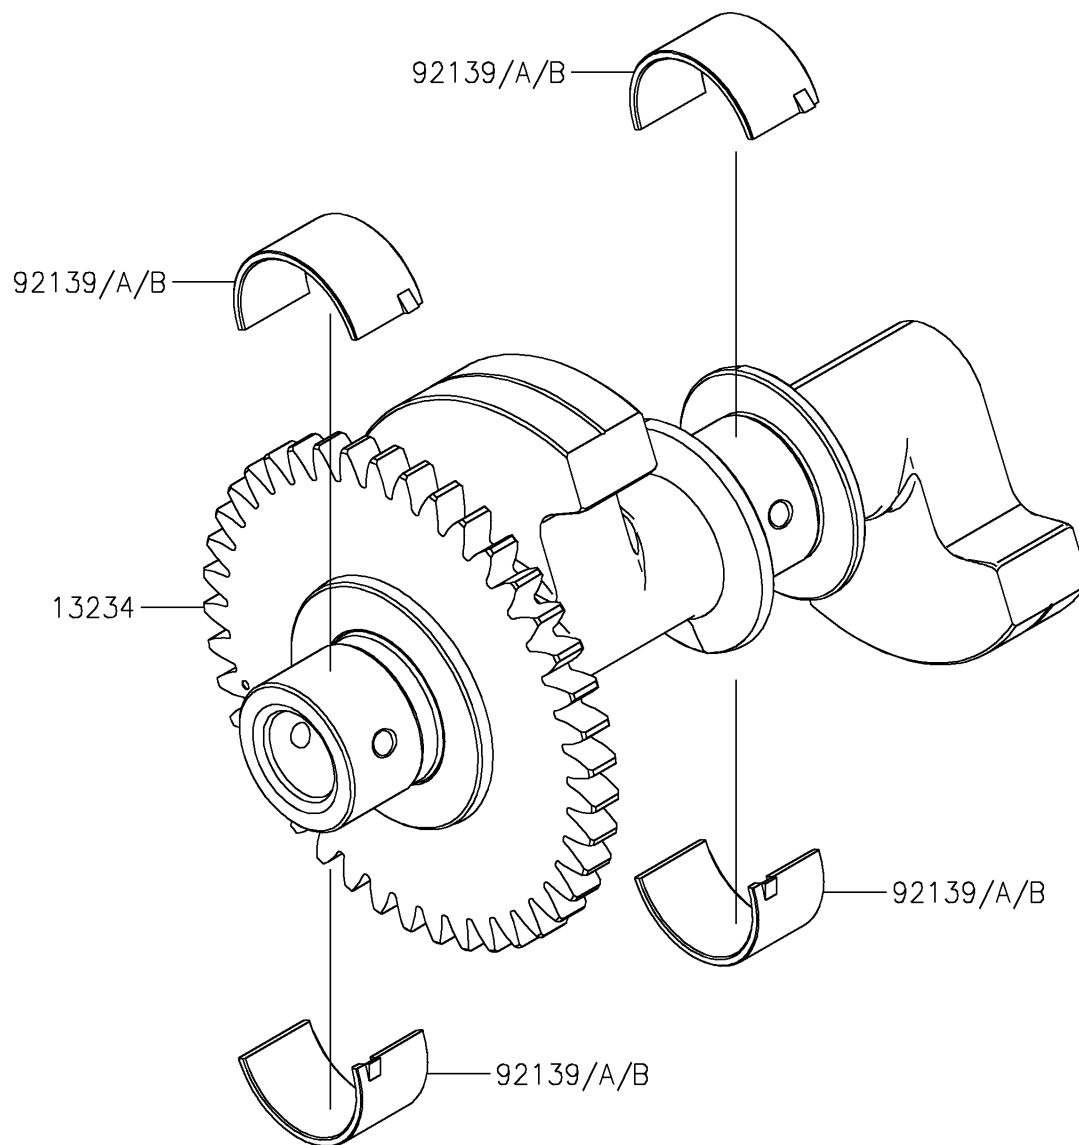

2026 KLE[®] 500 ABS

PARTS DIAGRAM

Balancer

2026 KLE[®] 500 ABS

PARTS LIST

Balancer

ITEM NAME	PART NUMBER	QUANTITY
SHAFT-COMP,BALANCER (Ref # 13234)	13234-0639	1
BUSHING,BALANCER,BLUE (Ref # 92139)	92139-0883	AR
BUSHING,BALANCER,BLACK (Ref # 92139A)	92139-0884	4
BUSHING,BALANCER,BROWN (Ref # 92139B)	92139-0885	AR